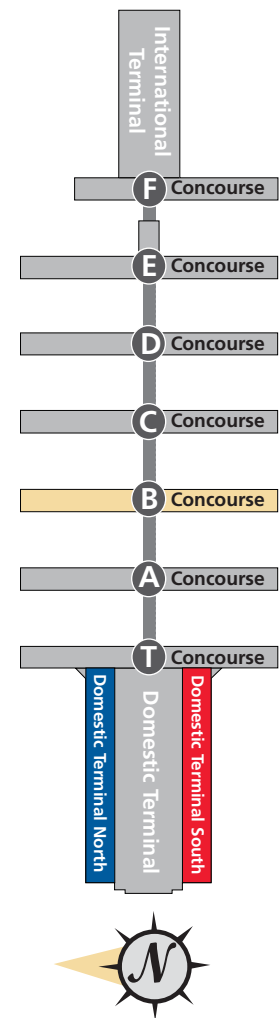

# Concourse B Directory

## Food & Beverage

- |  |                               |                                      |
|--|-------------------------------|--------------------------------------|
| 1 Bakery Atlanta Bread Company           | 7 Gabriel's                   | 14 Proof of the Pudding              |
| 2 Café Intermezzo                        | 8 Little Azio Pizza and Pasta | 15 Sweet Water Draft House and Grill |
| 3 Checkers                               | 9 LottaFrutta                 | 16 TGI Friday's                      |
| 4 The Coffee Beanery<br>Purple Leaf Café | 10 Nathan's Hot Dogs          | 17 TGI Friday's To Go                |
| 5 Fresh to Order                         | 11 Nature's Best Market       | 18 Vending Machines                  |
| 6 Freshens                               | 12 Paschal's                  | 19 Willy's Mexicana Grill            |
|  | 13 Popeye's                   |                                      |

## Retail

- |   |                             |
|---|-----------------------------|
| 20 11 Alive Travel Store                | 30 Luxe International       |
| 21 Airport Wireless                     | 31 Newsweek                 |
| 22 Atlanta Daily World                  | 32 Panda Veranda            |
| 23 The Beauty Lounge<br>Lancome/Kiehl's | 33 Savannah's Candy Kitchen |
| 24 Brookstone                           | 34 Sean John                |
| 25 Buckhead Books                       | 35 Simply Books             |
| 26 CNN News 24/7                        | 36 Southern Living News     |
| 27 Fire CZ                              | 37 Sunglass Icon            |
| 28 Inmotion Entertainment               | 38 Taxco Sterling Company   |
| 29 iTravel (Apple Authorized Dealer)    | 39 Z - Market               |