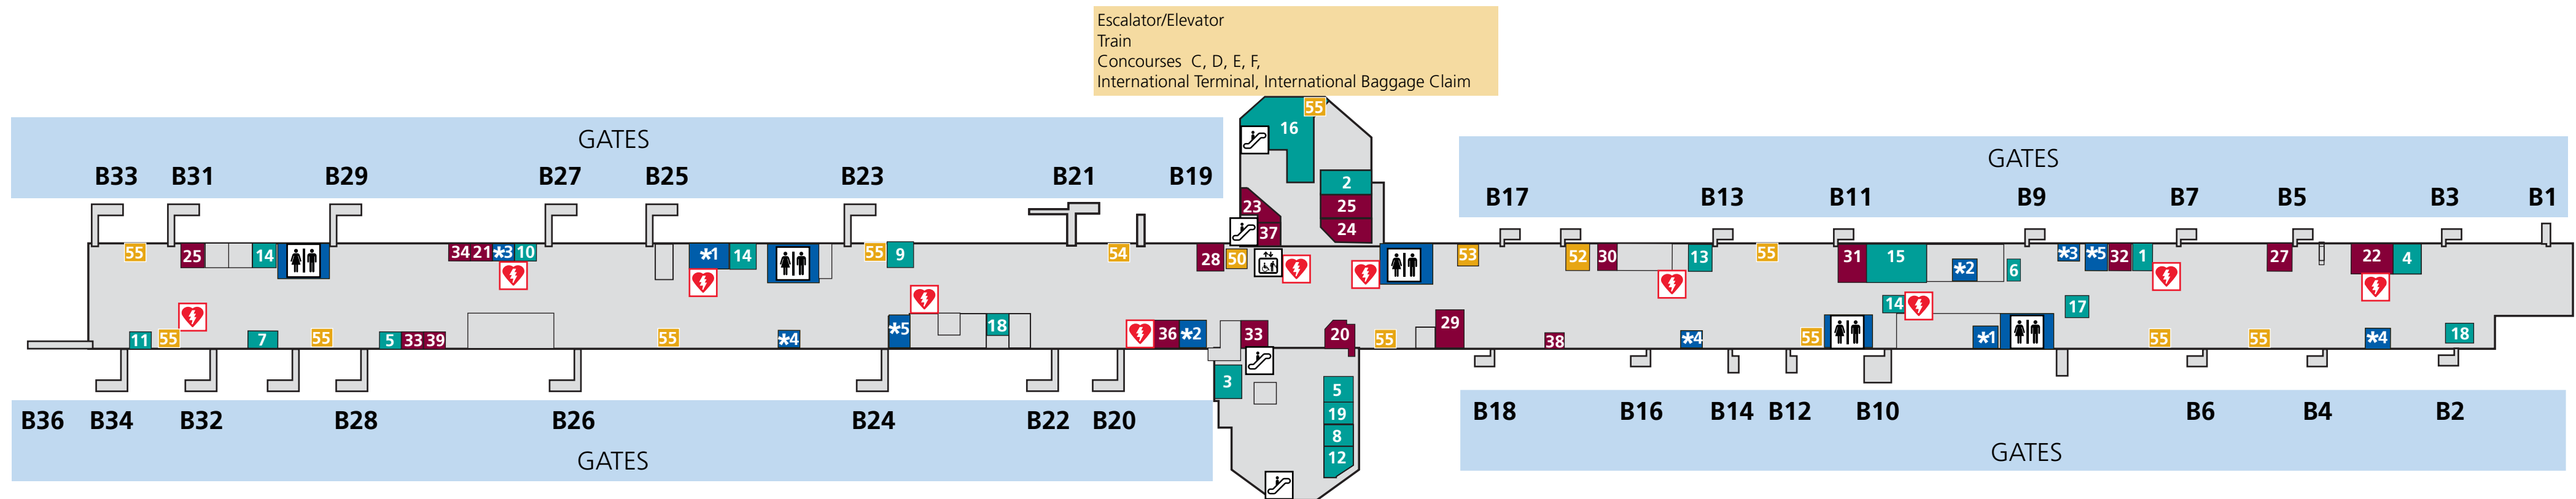

# Concourse B Directory

## Retail

- |   |                             |
|---|-----------------------------|
| 20 11 Alive Travel Store                | 30 Luxe International       |
| 21 Airport Wireless                     | 31 Newsweek                 |
| 22 Atlanta Daily World                  | 32 Panda Veranda            |
| 23 The Beauty Lounge<br>Lancome/Kiehl's | 33 Savannah's Candy Kitchen |
| 24 Brookstone                           | 34 Sean John                |
| 25 Buckhead Books                       | 35 Simply Books             |
| 26 CNN News 24/7                        | 36 Southern Living News     |
| 27 Fire CZ                              | 37 Sunglass Icon            |
| 28 Inmotion Entertainment               | 38 Taxco Sterling Company   |
| 29 iTravel (Apple Authorized Dealer)    | 39 Z - Market               |

## Services

- 50 ATM
- 52 Minute Suites/Currency Exchange
- 53 Shoeshine
- 54 Telephones, TTY, Volume Control Telephones
- 55 Telephones, Volume Control Telephone

## Airport/Airline Facilities

- Delta Sky Club
- Delta Air Lines Ticket Service Center
- Delta Self Service Center
- Delta Recharge Station
- Smoking Lounge
- Automated Emergency Defibrillator (AED)
- Elevator
- Escalator
- Restrooms