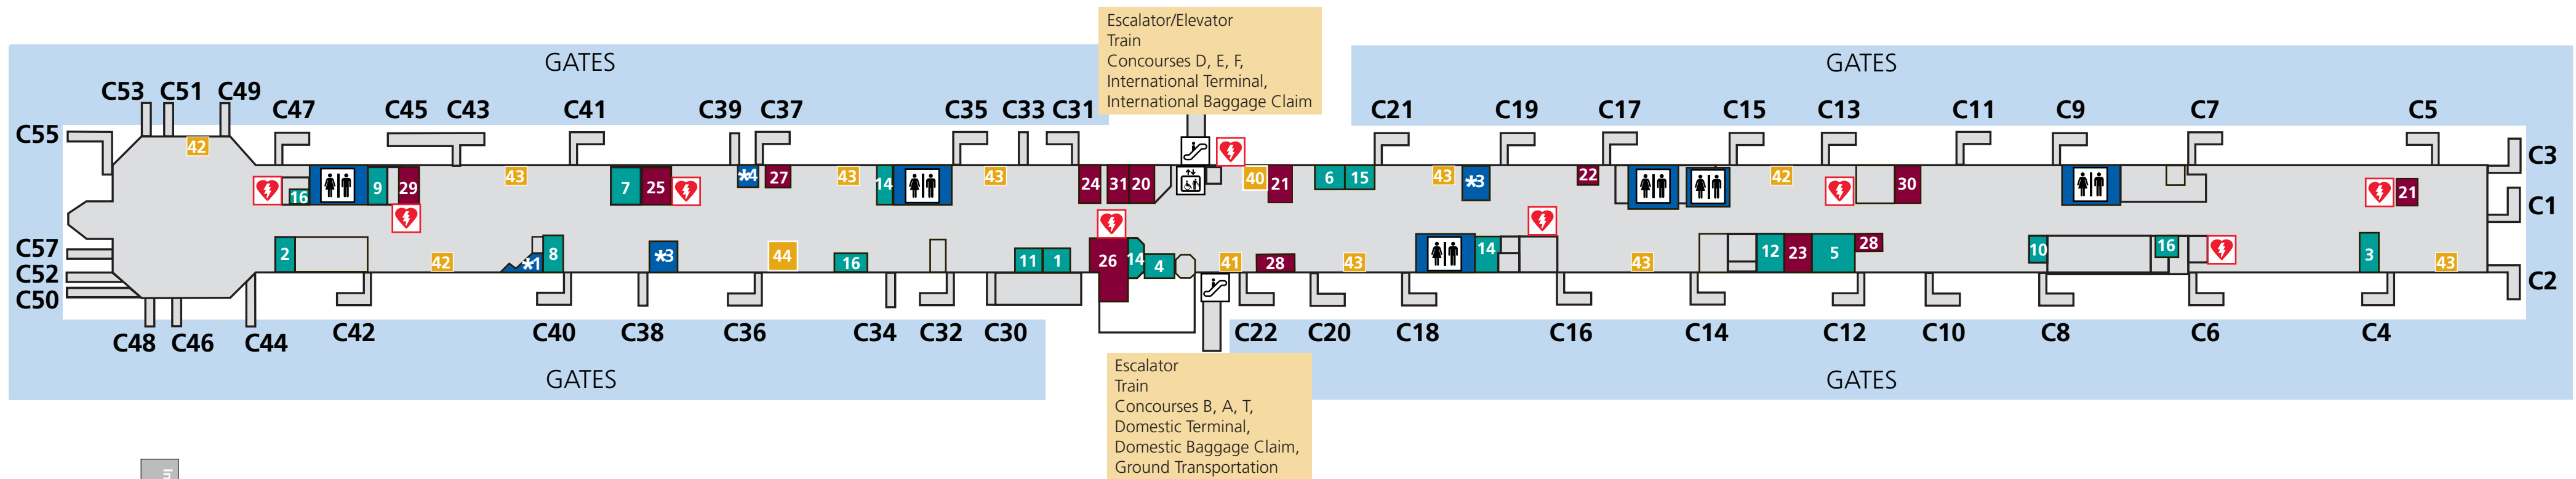

Concourse C Directory

Food & Beverages

- | | | |
|--------------------------|-------------------------------|---------------------|
| 1 Atlanta Bread Company | 7 Five Guys Burgers and Fries | 13 Pronto! Merato |
| 2 Baja Fresh | 8 French Meadow Bakery & Café | 14 Starbucks |
| 3 Brews and Blues | 9 Fresh Healthy Café | 15 The Varsity |
| 4 Burgers BBQ & Brews | 10 La Madeleine Country Fresh | 16 Vending Machines |
| 5 Charley's Grilled Subs | 11 Links | |
| 6 Chick-Fil-A | 12 Pino Gelato | |

Services

- 40 ATM
- 41 FedEx Drop Box
- 42 Telephones, TTY, Volume Control Telephones
- 43 Telephones, Volume Control Telephone
- 44 XpressSpa

Airport Facilities

- *1 Delta Air Lines Connection Ticket Service Center
- *2 Recharge Station
- *3 Smoking Lounge
- *4 Delta Sky Club
- Automated Emergency Defibrillator (AED)
- Elevator
- Escalator
- Restrooms