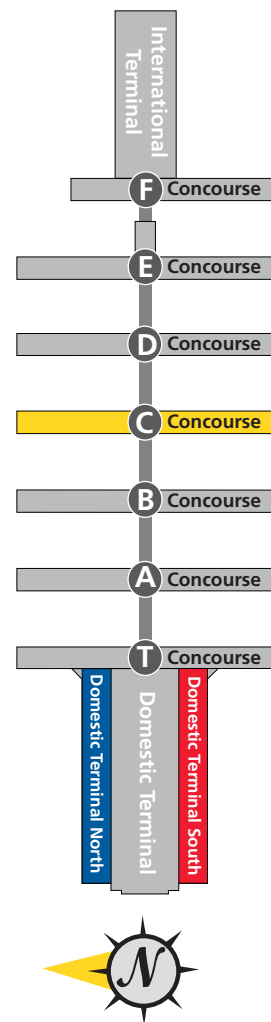

Concourse C Directory

Food & Beverages

- | | | |
|--------------------------|-------------------------------|---------------------|
| 1 Atlanta Bread Company | 7 Five Guys Burgers and Fries | 13 Pronto! Merato |
| 2 Baja Fresh | 8 French Meadow Bakery & Café | 14 Starbucks |
| 3 Brews and Blues | 9 Fresh Healthy Café | 15 The Varsity |
| 4 Burgers BBQ & Brews | 10 La Madeleine Country Fresh | 16 Vending Machines |
| 5 Charley's Grilled Subs | 11 Links | |
| 6 Chick-Fil-A | 12 Pino Gelato | |

Retail

- | | |
|---------------------------------|---------------------------|
| 20 ALL ATL | 26 Diverse |
| 21 ATL Today News & Convenience | 27 Fire CZ |
| 22 Atlanta Daily World | 28 Inmotion Entertainment |
| 23 Bijoux Ternier | 29 Midtown Magazines |
| 24 Brookstone | 30 Mori Luggage |
| 25 Buckhead Books | 31 Swarovski |

Services

- 40 ATM
- 41 FedEx Drop Box
- 42 Telephones, TTY, Volume Control Telephones
- 43 Telephones, Volume Control Telephone
- 44 XpressSpa

Airport Facilities

- *1 Delta Air Lines Connection Ticket Service Center
- *2 Recharge Station
- *3 Smoking Lounge
- *4 Delta Sky Club
- Automated Emergency Defibrillator (AED)
- Elevator
- Escalator
- Restrooms