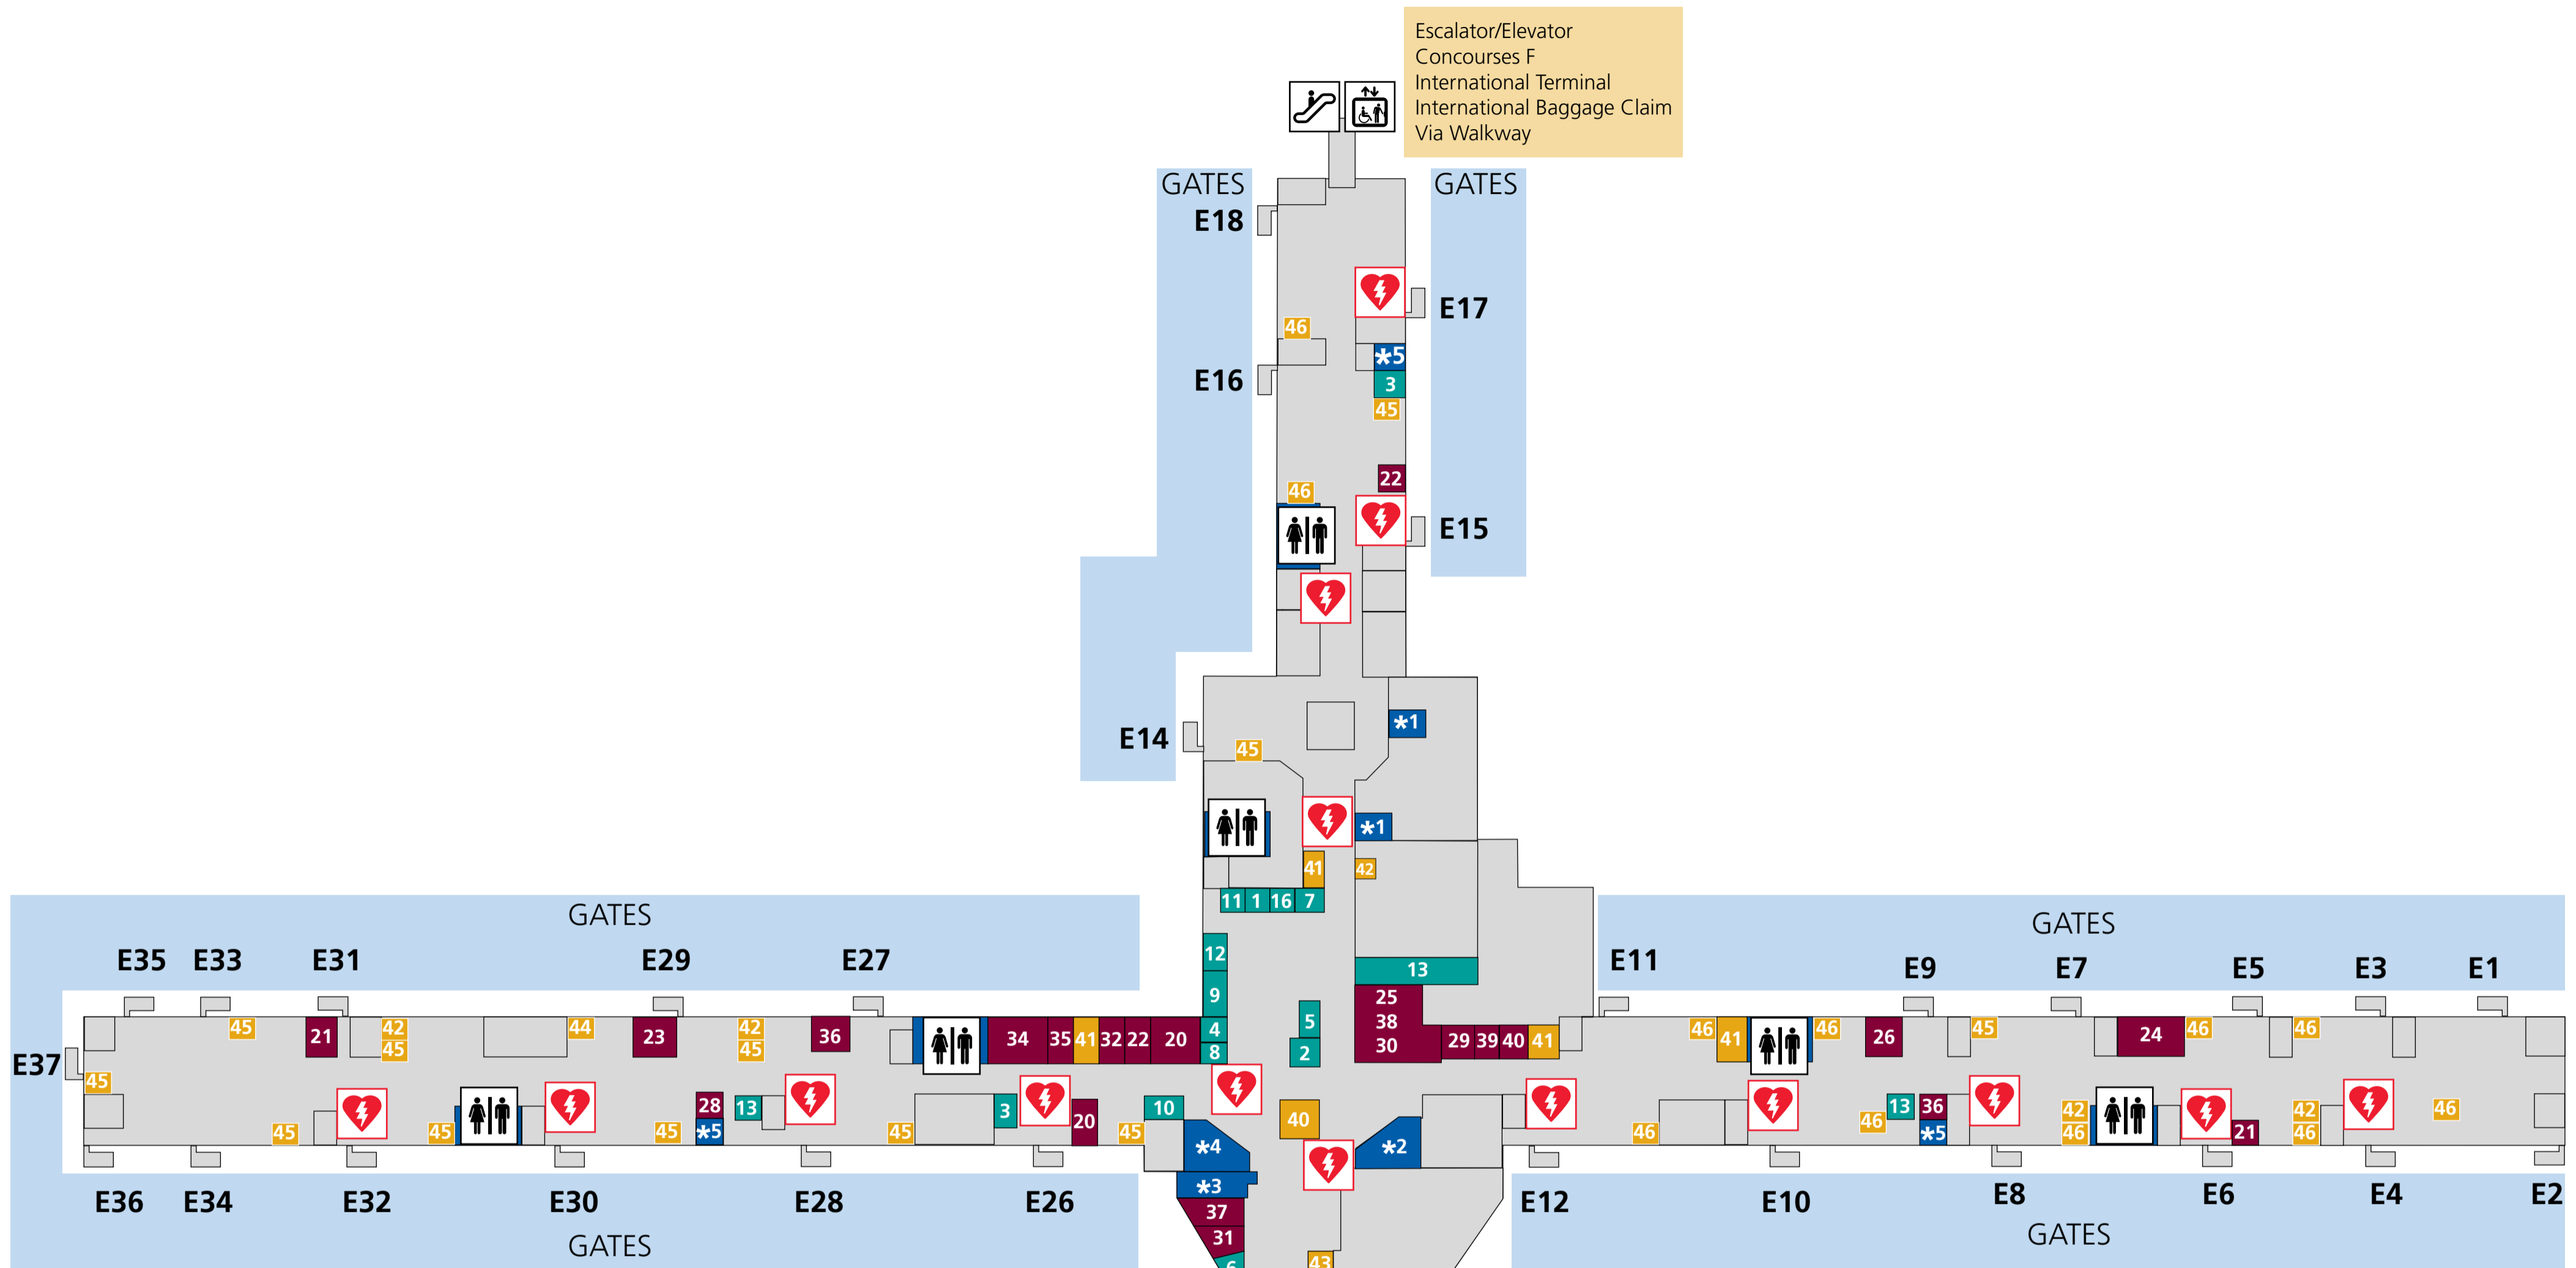

Concourse E Directory

Escalator/Elevator
Concourses F
International Terminal
International Baggage Claim
Via Walkway

Escalator / Elevator
Mezzanine Level
Concourses F, D, C, B, A, T
International Terminal
International Baggage Claim
Domestic Terminal
Domestic Baggage Claim
Ground Transportation
Via Train

Airport / Airline Facilities

- *1 Delta Sky Club
- *2 Delta Airlines Ticket Counter
- *3 Lufthansa Senator Lounge
- *4 AICA Ticket Counter
- *5 Smoking Lounge
- Automated Emergency Defibrillator (AED)
- Elevator
- Escalator
- Restrooms

Food and Beverage

- 1 Arby's
- 2 The Bar
- 3 Boar's Head Kiosk
- 4 Caribou Coffee
- 5 Freshen's
- 6 Goldberg's Bagels & Deli
- 7 McDonald's
- 8 Nathan's Hot Dogs
- 9 Nature's Table
- 10 One Flew South
- 11 Panda Express
- 12 Qdoba (Open Until Midnight)
- 13 Sojourner's
- 14 TGI Friday's
- 15 Vending Machines
- 16 Villa Pizza

Retail

- 20 ATL News and Gifts
- 21 Best Buy Zoom
- 22 Brooks Brothers
- 23 CNBC Smartshop
- 24 CNN Newsstand
- 25 Duty Free Shops
- 26 Global New Express
- 27 Headphone Hub
- 28 Inmotion Entertainment
- 29 Michael Kors
- 30 Mont Blanc
- 31 New York Times Books & News
- 32 Pandora
- 33 Shades of Time
- 34 Sound Balance
- 35 Spanx
- 36 Straight Talk Wireless
- 37 Swarovski
- 38 Swatch
- 39 Tech Interaction
- 40 Tumi