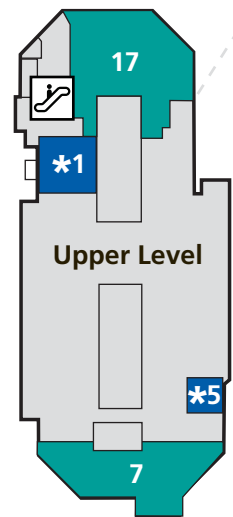

Concourse A Directory

- ### Food & Beverage
- 1 A - Bar
 - 2 Abica Coffee
 - 3 Asian Chao
 - 4 Atlanta Hawk's Highlight Factory
 - 5 Boar's Head
 - 6 Boardwalk Burgers & Fries
 - 7 Brioche Doree Cafe
 - 8 Budweiser Bar & Grill (upper level)
 - 9 Caribou Coffee
 - 10 Chick-Fil-A
 - 11 The Coffee Bean & Tea Leaf
 - 12 Freshen's
 - 13 Goldberg's Bagels
 - 14 Great Wraps
 - 15 Krystal
 - 16 Low Country
 - 17 McDonalds
 - 18 P.F. Chang's (upper level)
 - 19 Piano Bar
 - 20 Piece of Cake
 - 21 Pinkberry
 - 22 Qdoba (24 hours)
 - 23 Sweetwater Brewhouse
 - 24 Varasano's Pizzeria
 - 25 Vending Machines