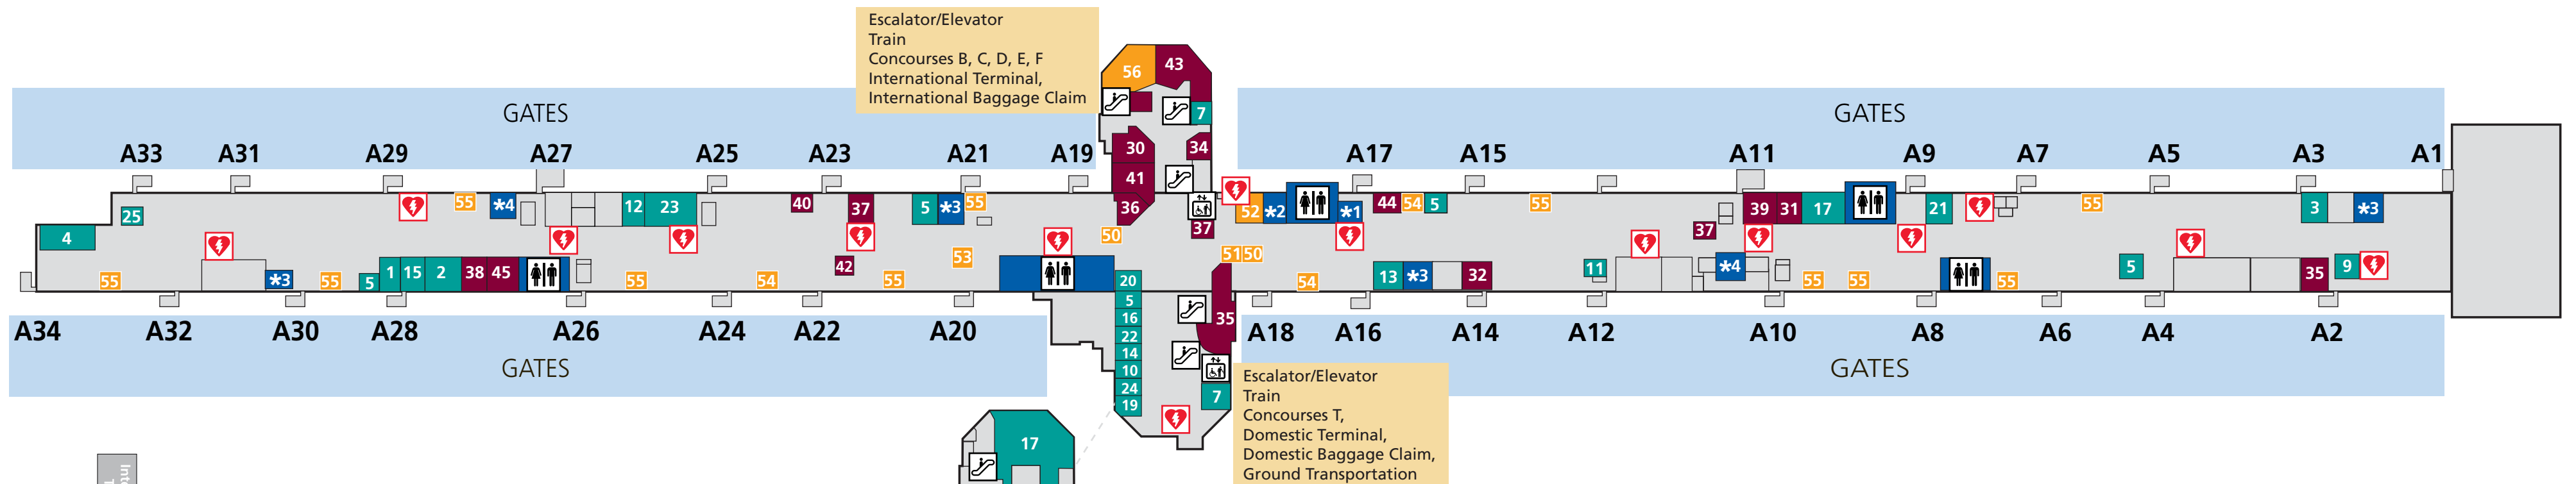

Concourse A Directory

- ### Food & Beverage
- 1 A - Bar
 - 2 Abica Coffee
 - 3 Asian Chao
 - 4 Atlanta Hawk's Highlight Factory
 - 5 Boar's Head
 - 6 Boardwalk Burgers & Fries
 - 7 Brioche Doree Cafe
 - 8 Budweiser Bar & Grill (upper level)
 - 9 Caribou Coffee
 - 10 Chick-Fil-A
 - 11 The Coffee Bean & Tea Leaf
 - 12 Freshen's
 - 13 Goldberg's Bagels
 - 14 Great Wraps
 - 15 Krystal
 - 16 Low Country
 - 17 McDonalds
 - 18 P.F. Chang's (upper level)
 - 19 Piano Bar
 - 20 Piece of Cake
 - 21 Pinkberry
 - 22 Qdoba (24 hours)
 - 23 Sweetwater Brewhouse
 - 24 Varasano's Pizzeria
 - 25 Vending Machines

- ### Airport/Airline Facilities
- *1 Delta Sky Club (upper level additional location)
 - *2 Delta Air Lines Ticket Service Center
 - *3 Delta Recharge Station
 - *4 Delta Self Service Center
 - *5 Smoking Lounge
 - Automated Emergency Defibrillator (AED)
 - Elevator
 - Escalator
 - Restrooms