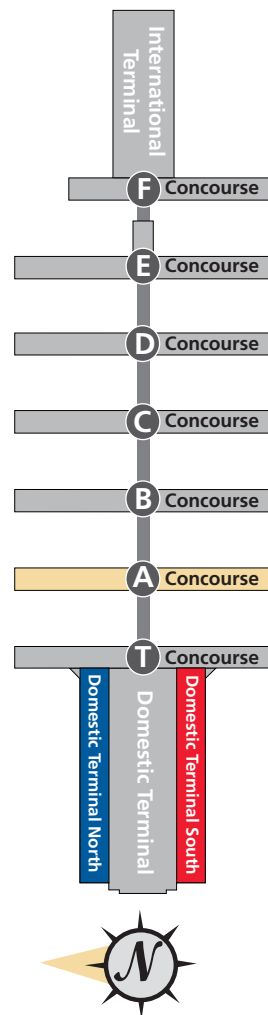

Concourse A Directory

- ### Food & Beverage
- 1 A - Bar
 - 2 Abica Coffee
 - 3 Asian Chao
 - 4 Atlanta Hawk's Highlight Factory
 - 5 Boar's Head
 - 6 Boardwalk Burgers & Fries
 - 7 Brioche Doree Cafe
 - 8 Budweiser Bar & Grill (upper level)
 - 9 Caribou Coffee
 - 10 Chick-Fil-A
 - 11 The Coffee Bean & Tea Leaf
 - 12 Freshen's
 - 13 Goldberg's Bagels
 - 14 Great Wraps
 - 15 Krystal
 - 16 Low Country
 - 17 McDonalds
 - 18 P.F. Chang's (upper level)
 - 19 Piano Bar
 - 20 Piece of Cake
 - 21 Pinkberry
 - 22 Qdoba (24 hours)
 - 23 Sweetwater Brewhouse
 - 24 Varasano's Pizzeria
 - 25 Vending Machines

- ### Retail
- 30 Airport Wireless
 - 31 ATL.net
 - 32 B Iconic
 - 33 Best Buy Zoom
 - 34 Brighton Collectibles
 - 35 CNBC News Atlanta
 - 36 Ermenegildo Zegna
 - 37 InMotion Entertainment
 - 38 L'Occitane
 - 39 Newsbeat ATL
 - 40 Noelle
 - 41 Salvatore Ferragamo /Bulgari
 - 42 Shellis News
 - 43 Simply Books
 - 44 Straight Talk Wireless
 - 45 Z-Market

- ### Airport/Airline Facilities
- *1 Delta Sky Club (upper level additional location)
 - *2 Delta Air Lines Ticket Service Center
 - *3 Delta Recharge Station
 - *4 Delta Self Service Center
 - *5 Smoking Lounge
 - Automated Emergency Defibrillator (AED)
 - Elevator
 - Escalator
 - Restrooms