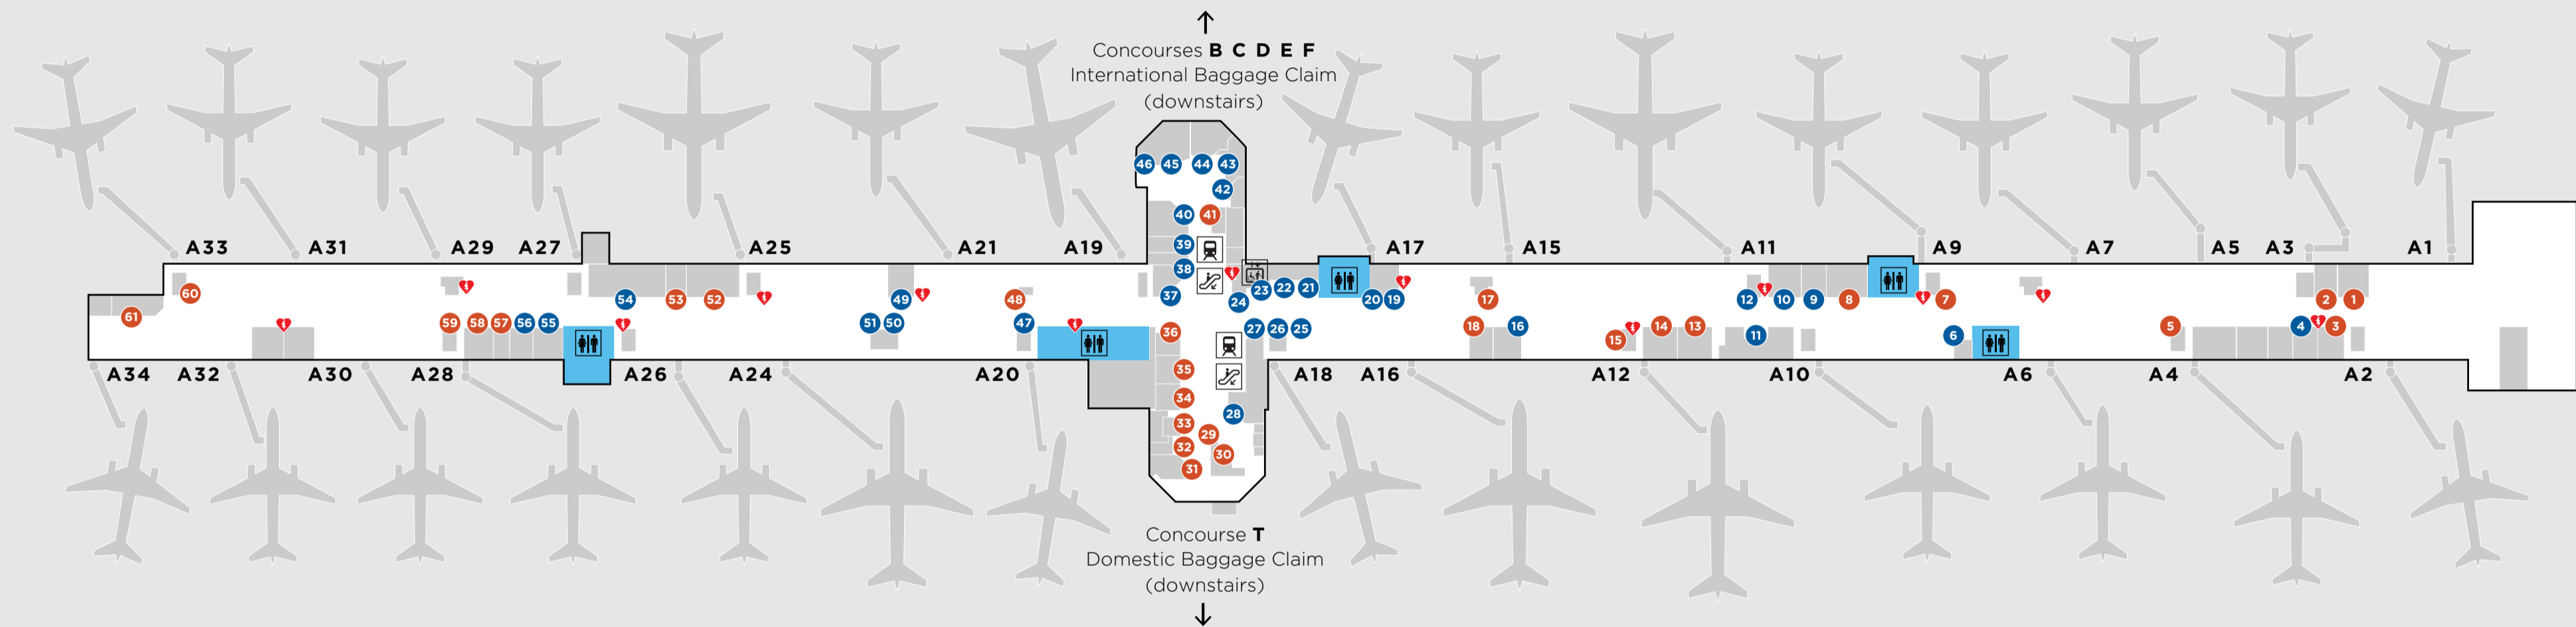

ATL CONCOURSE A

KEY MAP

- | | | | | | | |
|--|---|--|--|---|--|--|
| <ul style="list-style-type: none"> 36 Abica Coffee (centerpoint) 13 Atlanta Bread & Bar (A12) 61 Atlanta Hawks Bar & Grill (A34) 9 Atlanta.net (A9) 1 Asian Chao (A3) 26 Best Buy Kiosk (A18) 36 Boar's Head Cafe (centerpoint) 5 17 48 58 Boar's Head Kiosk (A4, A15, A21, A28) | <ul style="list-style-type: none"> 29 Boardwalk Burgers & Fries (centerpoint) 42 Brighton Collectibles (centerpoint) 41 Brioche Dorée Café Bakery (centerpoint) 51 Brookstone Kiosk (A24) 39 Bulgari (centerpoint) 3 Caribou Coffee (A2) 52 Cat Cora's Kitchen (A25) 31 Chick-fil-A (centerpoint) | <ul style="list-style-type: none"> 22 The Chiropractic (A17) 4 24 CNBC News Atlanta (A2, centerpoint) 60 Coca-Cola Vending (A33) 15 The Coffee Bean & Tea Leaf (A12) 20 46 Delta Sky Club (A17, A19) 21 Delta Help Desk (A17) 57 Dunkin' Donuts (A27) 16 ExOfficio (A16) | <ul style="list-style-type: none"> 27 FedEx Express (centerpoint) 53 Freshéns (A25) 18 Goldberg's Bagel Company & Deli (A16) 30 Gordon Biersch Brewery Restaurant (center upstairs) 33 Great Wraps (A20) 14 Heineken (A10) 11 21 54 Delta Information (A8, A10, A18) 27 40 49 InMotion Entertainment (A19, A21, A24) | <ul style="list-style-type: none"> 12 InMotion Kiosk (A11, A18) 56 L'Occitane en Provence (A28) 35 Low Country New Southern Cuisine (centerpoint) 37 MAC Cosmetics (centerpoint) 8 McDonald's (A9) 10 News Beat ATL (A11) 45 P. F. Chang's (center upstairs) 36 Piece of Cake (centerpoint) | <ul style="list-style-type: none"> 7 Pinkberry (A9) 34 Qdoba Mexican Grill (centerpoint) 38 Salvatore Ferragamo (centerpoint) 6 Service Animal Relief Area (A6) 59 Shake Shack (coming soon A28) 50 Shellis News (A24) 47 Shoe Shine (A20) 43 Simply Books (centerpoint) | <ul style="list-style-type: none"> 19 CVS Pharmacy Kiosk (A16) 2 Tap (A3) 23 Travelex Currency Exchange (A18) 25 Wells Fargo ATM (A18) 31 Varasano's Pizzeria (centerpoint) 44 XpresSpa (centerpoint) 55 Z Market (A27) |
|--|---|--|--|---|--|--|