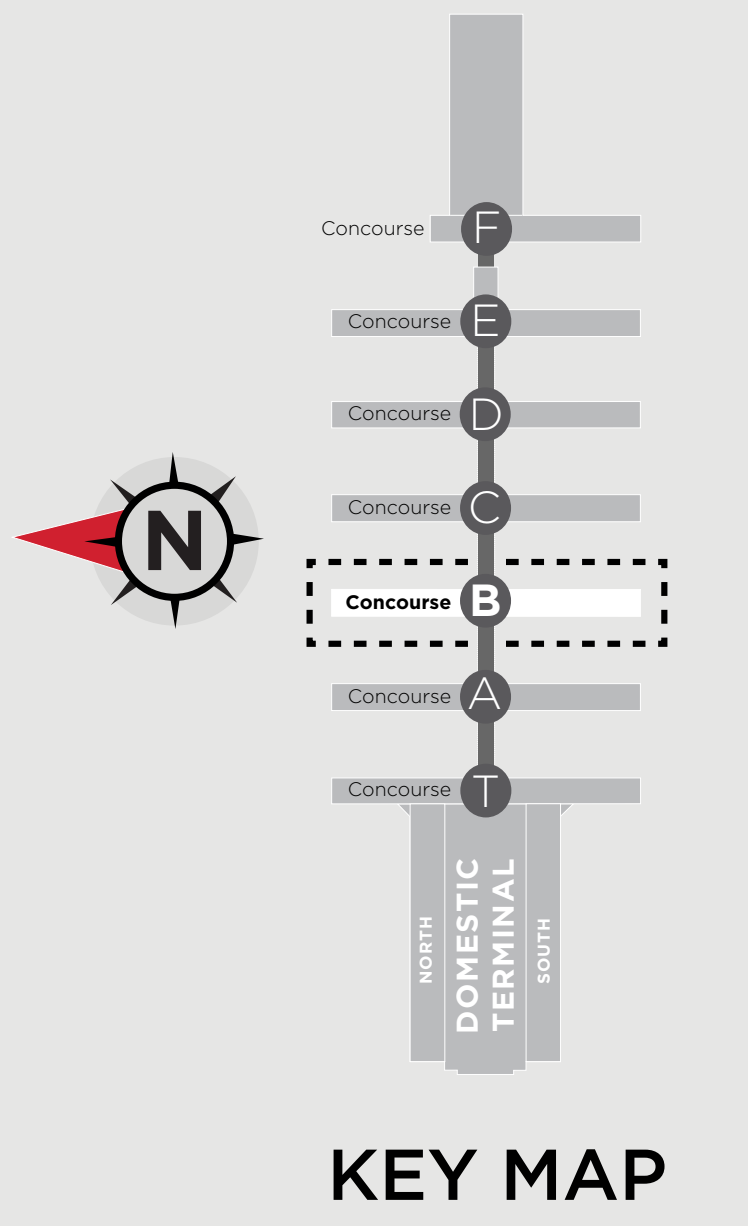

# ATL CONCOURSE B

- |  |   |   |   |  |  |
|--|---|---|---|--|--|
| <b>37</b> 11Alive Travel Store (centerpoint) | <b>45</b> Bobby's Burger Palace (B26)                         | <b>47</b> Dunkin' Donuts (B27)                        | <b>13</b> Midtown Magazines (B10)                   | <b>30</b> Savannah's Candy Kitchen (centerpoint) | <b>53</b> Sweetwater Last Cast Bar & Grill (B31) |
| <b>25</b> Asian Chao (centerpoint)           | <b>22</b> Brookstone (B17)                                    | <b>18</b> Fire CZ Jewelry Kiosk (B16)                 | <b>17</b> Minute Suites (B16)                       | <b>50</b> Sean John (B28)                        | <b>36</b> TGI Fridays (B19)                      |
| <b>56</b> Atlanta Bagel Company Kiosk (B34)  | <b>32</b> Buckhead Books (centerpoint)                        | <b>23</b> Fresh to Order (centerpoint)                | <b>3</b> Nursing Station (B3)                       | <b>57</b> Service Animal Relief Area (B33)       | <b>6</b> TGI Fridays On The Go (B9)              |
| <b>5</b> Atlanta Bread Kiosk (B7)            | <b>31</b> Café Intermezzo (centerpoint)                       | <b>9</b> Freshēns (B9)                                | <b>7</b> Panda Veranda (B9)                         | <b>19</b> Shoe Shine (B17)                       | <b>16</b> Travelex Currency Exchange (B13)       |
| <b>54</b> Atlanta Business Chronicle (B31)   | <b>28</b> Café Tazza (centerpoint)                            | <b>10</b> <b>49</b> InMotion Entertainment (B10, B27) | <b>26</b> Paschal's (centerpoint)                   | <b>51</b> Simply Books (B29)                     | <b>38</b> Wells Fargo ATM (B19)                  |
| <b>4</b> Atlanta Daily World (B4)            | <b>1</b> <b>41</b> <b>52</b> Coca-Cola Vending (B2, B22, B28) | <b>20</b> iTravel (B18)                               | <b>14</b> Popeye's (B14)                            | <b>8</b> <b>44</b> Smoking Lounge (B9, B24)      | <b>29</b> Wendy's (centerpoint)                  |
| <b>35</b> The Beauty Lounge (centerpoint)    | <b>2</b> Coffee Beanery & Purple Leaf Cafe (B2)               | <b>34</b> Kiehl's (centerpoint)                       | <b>12</b> <b>43</b> Proof of the Pudding (B10, B25) | <b>42</b> Southern Living (B25)                  | <b>24</b> Willy's Mexican Grill (centerpoint)    |
| <b>11</b> Blue Moon Brewhouse (B11)          | <b>39</b> <b>48</b> Delta Customer Service (B20, B26)         | <b>40</b> Lotta Frutta (B21)                          | <b>27</b> Samuel Adams (centerpoint)                | <b>33</b> Sunglass Icon (centerpoint)            | <b>46</b> Z Market (B28)                         |
| <b>55</b> Boar's Head Kiosk (B32)            | <b>21</b> Delta Sky Club (B18)                                | <b>15</b> Luxe International (B14)                    |   |  | Automated External Defibrillator                 |