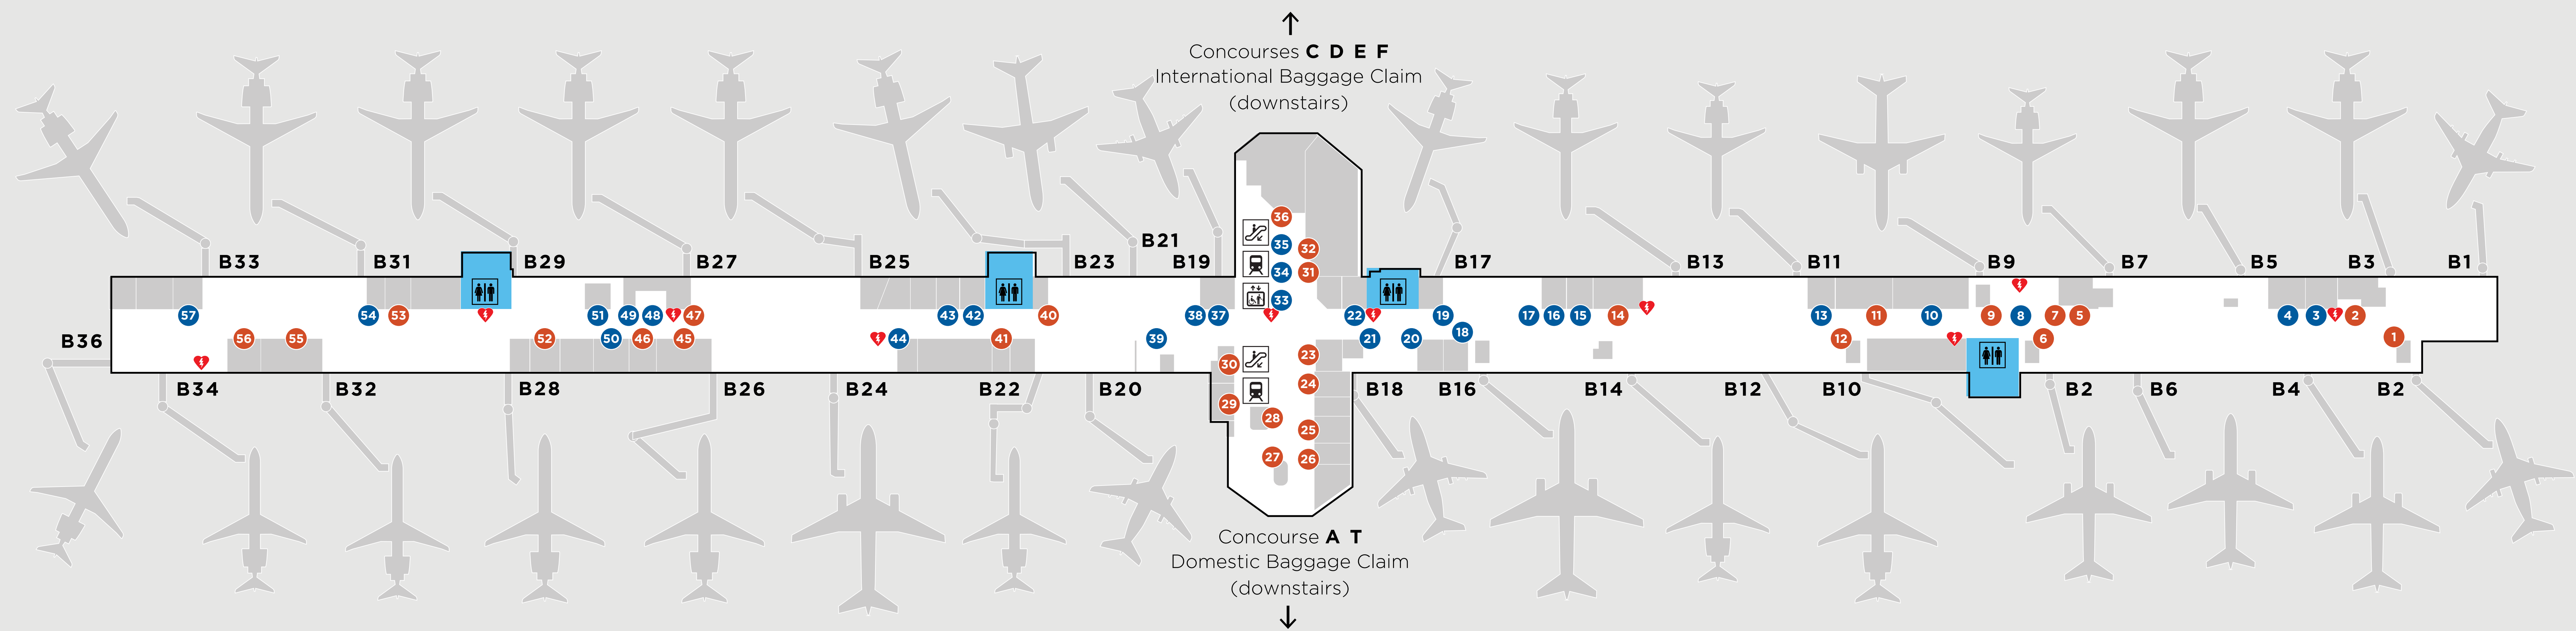

# ATL CONCOURSE B

- |  |   |   |   |  |  |
|--|---|---|---|--|--|
| <b>37</b> 11Alive Travel Store (centerpoint) | <b>45</b> Bobby's Burger Palace (B26)                         | <b>47</b> Dunkin' Donuts (B27)                        | <b>13</b> Midtown Magazines (B10)                   | <b>30</b> Savannah's Candy Kitchen (centerpoint) | <b>53</b> Sweetwater Last Cast Bar & Grill (B31) |
| <b>25</b> Asian Chao (centerpoint)           | <b>22</b> Brookstone (B17)                                    | <b>18</b> Fire CZ Jewelry Kiosk (B16)                 | <b>17</b> Minute Suites (B16)                       | <b>50</b> Sean John (B28)                        | <b>36</b> TGI Fridays (B19)                      |
| <b>56</b> Atlanta Bagel Company Kiosk (B34)  | <b>32</b> Buckhead Books (centerpoint)                        | <b>23</b> Fresh to Order (centerpoint)                | <b>3</b> Nursing Station (B3)                       | <b>57</b> Service Animal Relief Area (B33)       | <b>6</b> TGI Fridays On The Go (B9)              |
| <b>5</b> Atlanta Bread Kiosk (B7)            | <b>31</b> Café Intermezzo (centerpoint)                       | <b>9</b> Freshēns (B9)                                | <b>7</b> Panda Veranda (B9)                         | <b>19</b> Shoe Shine (B17)                       | <b>16</b> Travelex Currency Exchange (B13)       |
| <b>54</b> Atlanta Business Chronicle (B31)   | <b>28</b> Café Tazza (centerpoint)                            | <b>10</b> <b>49</b> InMotion Entertainment (B10, B27) | <b>26</b> Paschal's (centerpoint)                   | <b>51</b> Simply Books (B29)                     | <b>38</b> Wells Fargo ATM (B19)                  |
| <b>4</b> Atlanta Daily World (B4)            | <b>1</b> <b>41</b> <b>52</b> Coca-Cola Vending (B2, B22, B28) | <b>20</b> iTravel (B18)                               | <b>14</b> Popeye's (B14)                            | <b>8</b> <b>44</b> Smoking Lounge (B9, B24)      | <b>29</b> Wendy's (centerpoint)                  |
| <b>35</b> The Beauty Lounge (centerpoint)    | <b>2</b> Coffee Beanery & Purple Leaf Cafe (B2)               | <b>34</b> Kiehl's (centerpoint)                       | <b>12</b> <b>43</b> Proof of the Pudding (B10, B25) | <b>42</b> Southern Living (B25)                  | <b>24</b> Willy's Mexican Grill (centerpoint)    |
| <b>11</b> Blue Moon Brewhouse (B11)          | <b>39</b> <b>48</b> Delta Customer Service (B20, B26)         | <b>40</b> Lotta Frutta (B21)                          | <b>27</b> Samuel Adams (centerpoint)                | <b>33</b> Sunglass Icon (centerpoint)            | <b>46</b> Z Market (B28)                         |
| <b>55</b> Boar's Head Kiosk (B32)            | <b>21</b> Delta Sky Club (B18)                                | <b>15</b> Luxe International (B14)                    |   |  | Automated External Defibrillator                 |