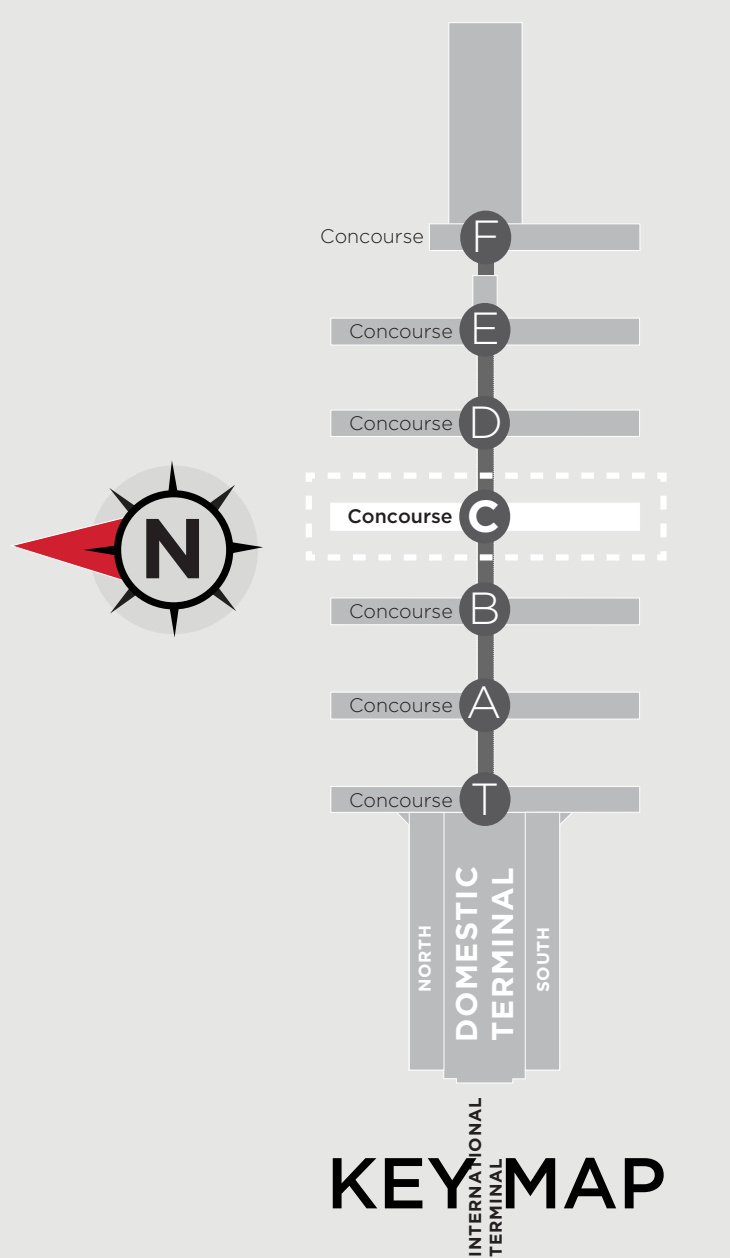

ATL CONCOURSE C

5 ATL Luggage & Gifts (C9)

23 ATL Today News (C21)

1 ATL Today News Kiosk (C4)

31 Atlanta Bread Co. (C30)

14 Atlanta Daily World (C17)

47 Baja Fresh Express (C46)

22 Benefit Cosmetics Vending (C22)

10 Bijoux Ternier (C12)

26 Brookstone (Centerpoint)

38 Buckhead Books (C40)

25 Carrabba's Italian Grill (centerpoint)

8 Charley's Philly Steaks (C12)

19 Chick-fil-A (C21)

4 34 46 Coca-Cola Vending (C6, C47, C34)

13 Jersey Mike's Subs (C14)

3 40 La Madeleine (C7)

32 Links Grill (C30)

7 LongHorn Steakhouse (C13)

29 The Market (centerpoint)

43 Midtown Magazines (C42)

27 Orange Optix (centerpoint)

2 The Pecan Bar (C4)

12 The Original El Taco (C14)

30 Umaizushi (centerpoint)

18 The Varsity (C21)

24 Wells Fargo ATM (centerpoint)

35 XpresSpa (C36)