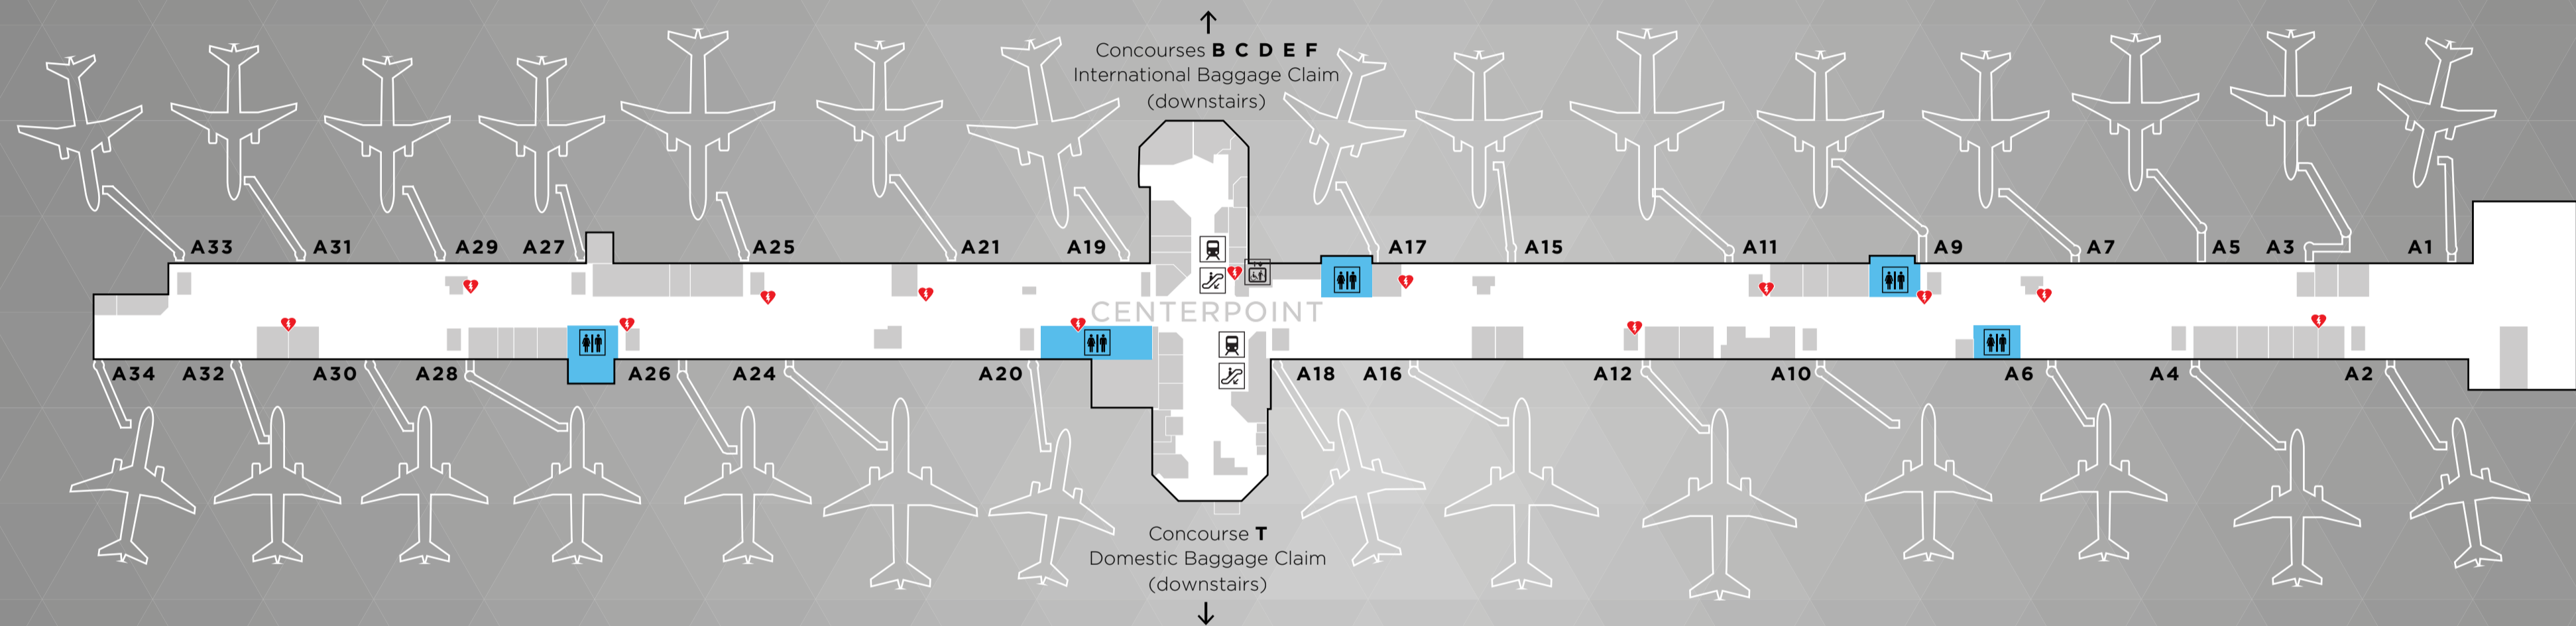

ATL CONCOURSE A

KEY MAP

Abica Coffee (centerpoint)

Atlanta Bread & Bar (A12)

Atlanta Hawks Bar & Grill (A34)

Atlanta.net (A9)

ATM - SunTrust (A18, A19)

Asian Chao (A3)

Brookstone Kiosk (A24)

Bulgari (centerpoint)

Caribou Coffee (A2)

Cat Cora's Kitchen (A25)

Chick-fil-A (centerpoint)

The Chiropractic Chiropractic (A17)

CNBC News Atlanta
(A2, centerpoint)

Coca-Cola Vending (A33)

Gordon Biersch Brewery Restaurant
(center upstairs)

Great Wraps (A20)

Heineken (A10)

Delta Information
(A8, A10, A18)

InMotion Entertainment
(centerpoint, A24)

InMotion Kiosk (A11)

L'Occitane en Provence (A28)

Salvatore Ferragamo (centerpoint)

Service Animal Relief Area (A6)

Shake Shack (A28)

Shellis News (A24)

Shoe Shine (A20)

Simply Books (centerpoint)

CVS Pharmacy Kiosk (A16)

Tap (A3)