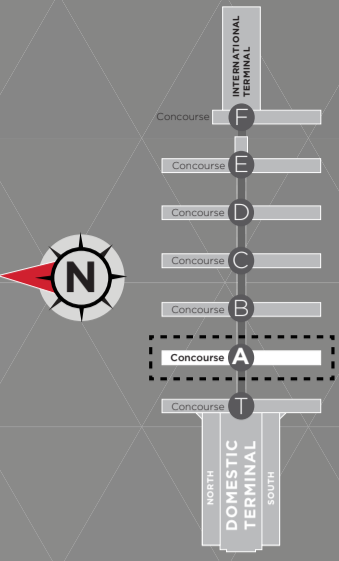

ATL CONCOURSE A

KEY MAP

Abica Coffee (centerpoint)

Atlanta Bread & Bar (A12)

Atlanta Hawks Bar & Grill (A34)

Atlanta.net (A9)

ATM - SunTrust (A18, A19)

Asian Chao (A3)

Best Buy Kiosk (A18)

Boar's Head Cafe (centerpoint)

Boar's Head Kiosk
(A4, A15, A21, A28)

Boardwalk Burgers & Fries
(centerpoint)

Brighton Collectibles (centerpoint)

Brioche Dorée Café Bakery
(centerpoint)

Brookstone Kiosk (A24)

Bulgari (centerpoint)

Caribou Coffee (A2)

Cat Cora's Kitchen (A25)

Chick-fil-A (centerpoint)

The Chiropractic Chiropractic (A17)

CNBC News Atlanta
(A2, centerpoint)

Coca-Cola Vending (A33)

Gordon Biersch Brewery Restaurant
(center upstairs)

Great Wraps (A20)

Heineken (A10)

Delta Information
(A8, A10, A18)

InMotion Entertainment
(centerpoint, A24)

InMotion Kiosk (A11)

L'Occitane en Provence (A28)