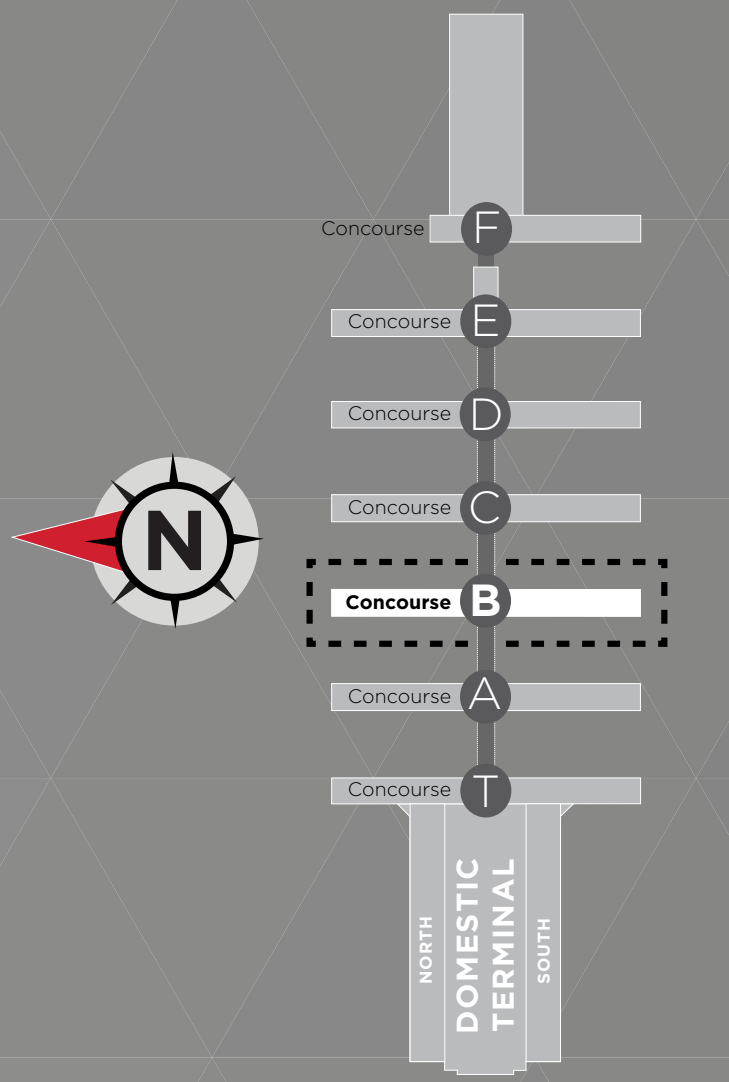

ATL CONCOURSE B

KEY MAP

- | | | | | | |
|------------------------------------|--|-----------------------------------|---------------------------------|--|--|
| 11Alive Travel Store (centerpoint) | Bobby's Burger Palace (B26) | Dunkin' Donuts (B27) | Midtown Magazines (B10) | Savannah's Candy Kitchen (centerpoint) | Sweetwater Last Cast Bar & Grill (B31) |
| Asian Chao (centerpoint) | Brookstone (centerpoint) | Fire CZ Jewelry Kiosk (B16) | Minute Suites (B17) | Sean John (B28) | TGI Fridays (B19) |
| Atlanta Bagel Company Kiosk (B34) | Buckhead Books (centerpoint) | Fresh to Order (centerpoint) | Nursing Station (B3) | Service Animal Relief Area (B33) | TGI Fridays On The Go (B9) |
| Atlanta Bread Kiosk (B7) | Café Intermezzo (centerpoint) | Freshēns (B9) | Panda Veranda (B9) | Shoe Shine (B17) | Travelex Currency Exchange (B13) |
| Atlanta Business Chronicle (B31) | Café Tazza (centerpoint) | InMotion Entertainment (B10, B27) | Pascal's (centerpoint) | Simply Books (B29) | Wendy's (centerpoint) |
| Atlanta Daily World (B4) | Coca-Cola Vending (B2, B22, B28) | iTravel (B18) | Popeye's (B14) | Smoking Lounge (B9, B24) | Willy's Mexican Grill (centerpoint) |
| ATM - SunTrust (B19) | Coffee Beanery & Purple Leaf Cafe (B2) | Kiehl's (centerpoint) | Proof of the Pudding (B10, B25) | Southern Living (B25) | Z Market (B28) |
| The Beauty Lounge (centerpoint) | Delta Customer Service (B20, B26) | Lotta Frutta (B21) | Samuel Adams (centerpoint) | Sunglass Icon (centerpoint) | |
| Blue Moon Brewhouse (B11) | Delta Sky Club (B18) | Luxe International (B14) | | | |
| Boar's Head Kiosk (B32) | | | | | |

Automated External Defibrillator