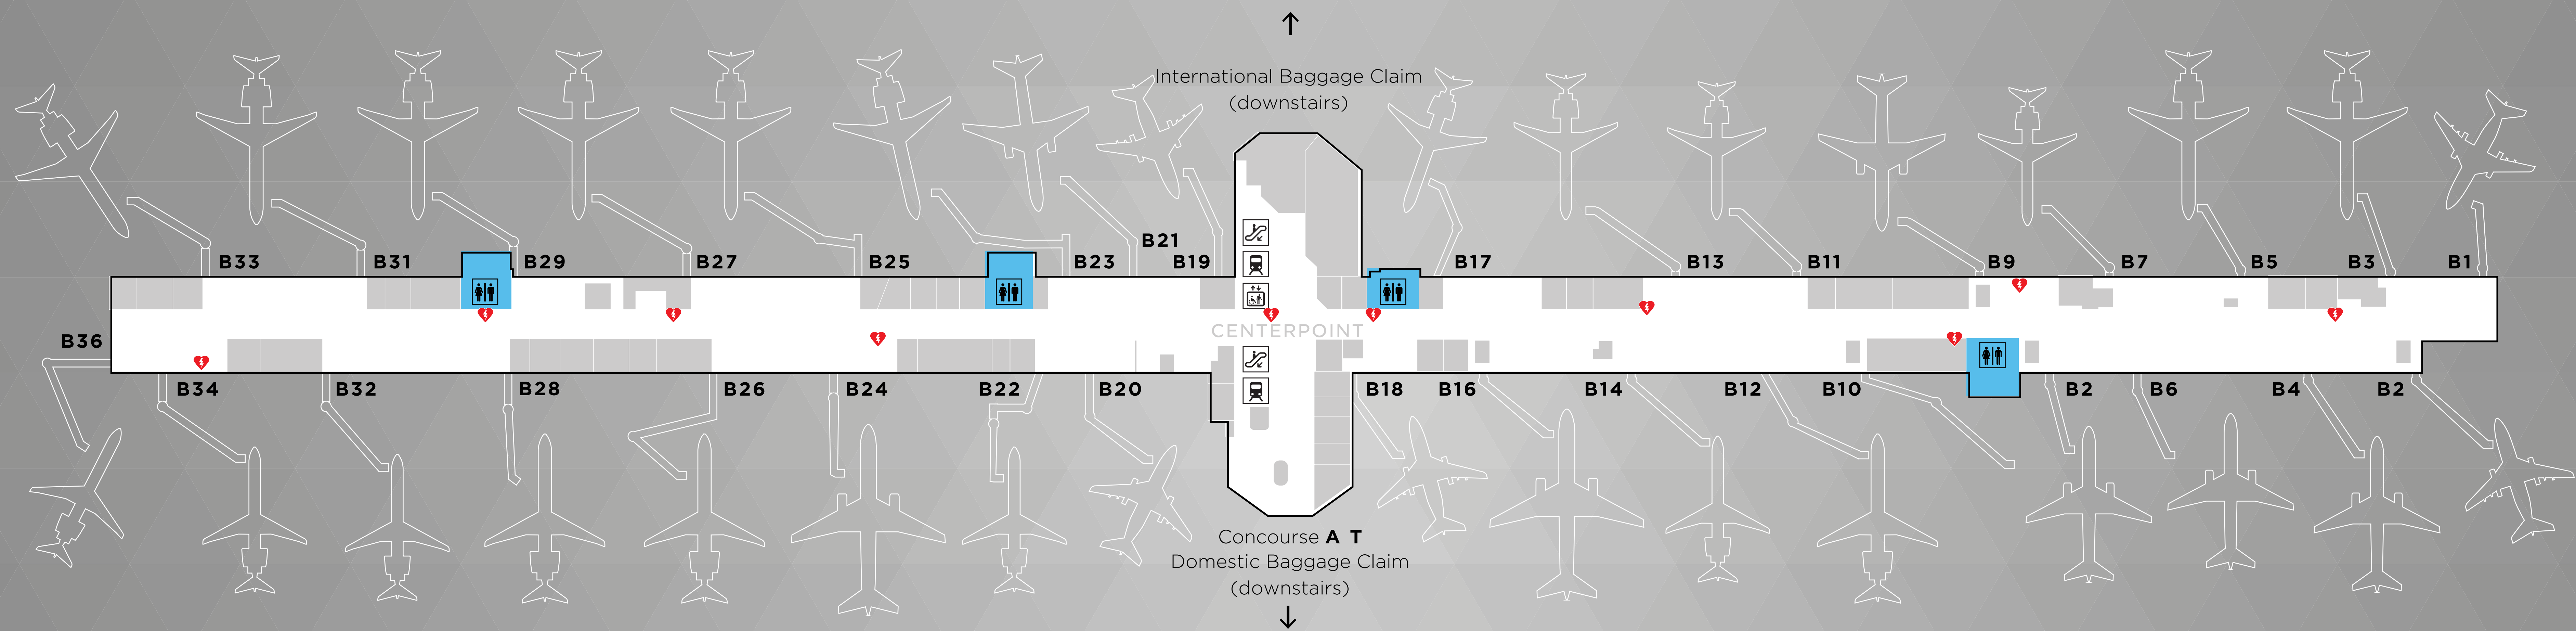

ATL CONCOURSE B

KEY MAP

- | | | | | | |
|------------------------------------|--|-----------------------------------|---------------------------------|--|--|
| 11Alive Travel Store (centerpoint) | Bobby's Burger Palace (B26) | Dunkin' Donuts (B27) | Midtown Magazines (B10) | Savannah's Candy Kitchen (centerpoint) | Sweetwater Last Cast Bar & Grill (B31) |
| Asian Chao (centerpoint) | Brookstone (centerpoint) | Fire CZ Jewelry Kiosk (B16) | Minute Suites (B17) | Sean John (B28) | TGI Fridays (B19) |
| Atlanta Bagel Company Kiosk (B34) | Buckhead Books (centerpoint) | Fresh to Order (centerpoint) | Nursing Station (B3) | Service Animal Relief Area (B33) | TGI Fridays On The Go (B9) |
| Atlanta Bread Kiosk (B7) | Café Intermezzo (centerpoint) | Freshēns (B9) | Panda Veranda (B9) | Shoe Shine (B17) | Travelex Currency Exchange (B13) |
| Atlanta Business Chronicle (B31) | Café Tazza (centerpoint) | InMotion Entertainment (B10, B27) | Pascal's (centerpoint) | Simply Books (B29) | Wendy's (centerpoint) |
| Atlanta Daily World (B4) | Coca-Cola Vending (B2, B22, B28) | iTravel (B18) | Popeye's (B14) | Smoking Lounge (B9, B24) | Willy's Mexican Grill (centerpoint) |
| ATM - SunTrust (B19) | Coffee Beanery & Purple Leaf Cafe (B2) | Kiehl's (centerpoint) | Proof of the Pudding (B10, B25) | Southern Living (B25) | Z Market (B28) |
| The Beauty Lounge (centerpoint) | Delta Customer Service (B20, B26) | Lotta Frutta (B21) | Samuel Adams (centerpoint) | Sunglass Icon (centerpoint) | |
| Blue Moon Brewhouse (B11) | Delta Sky Club (B18) | Luxe International (B14) | | | |
| Boar's Head Kiosk (B32) | | | | | |

Automated External Defibrillator