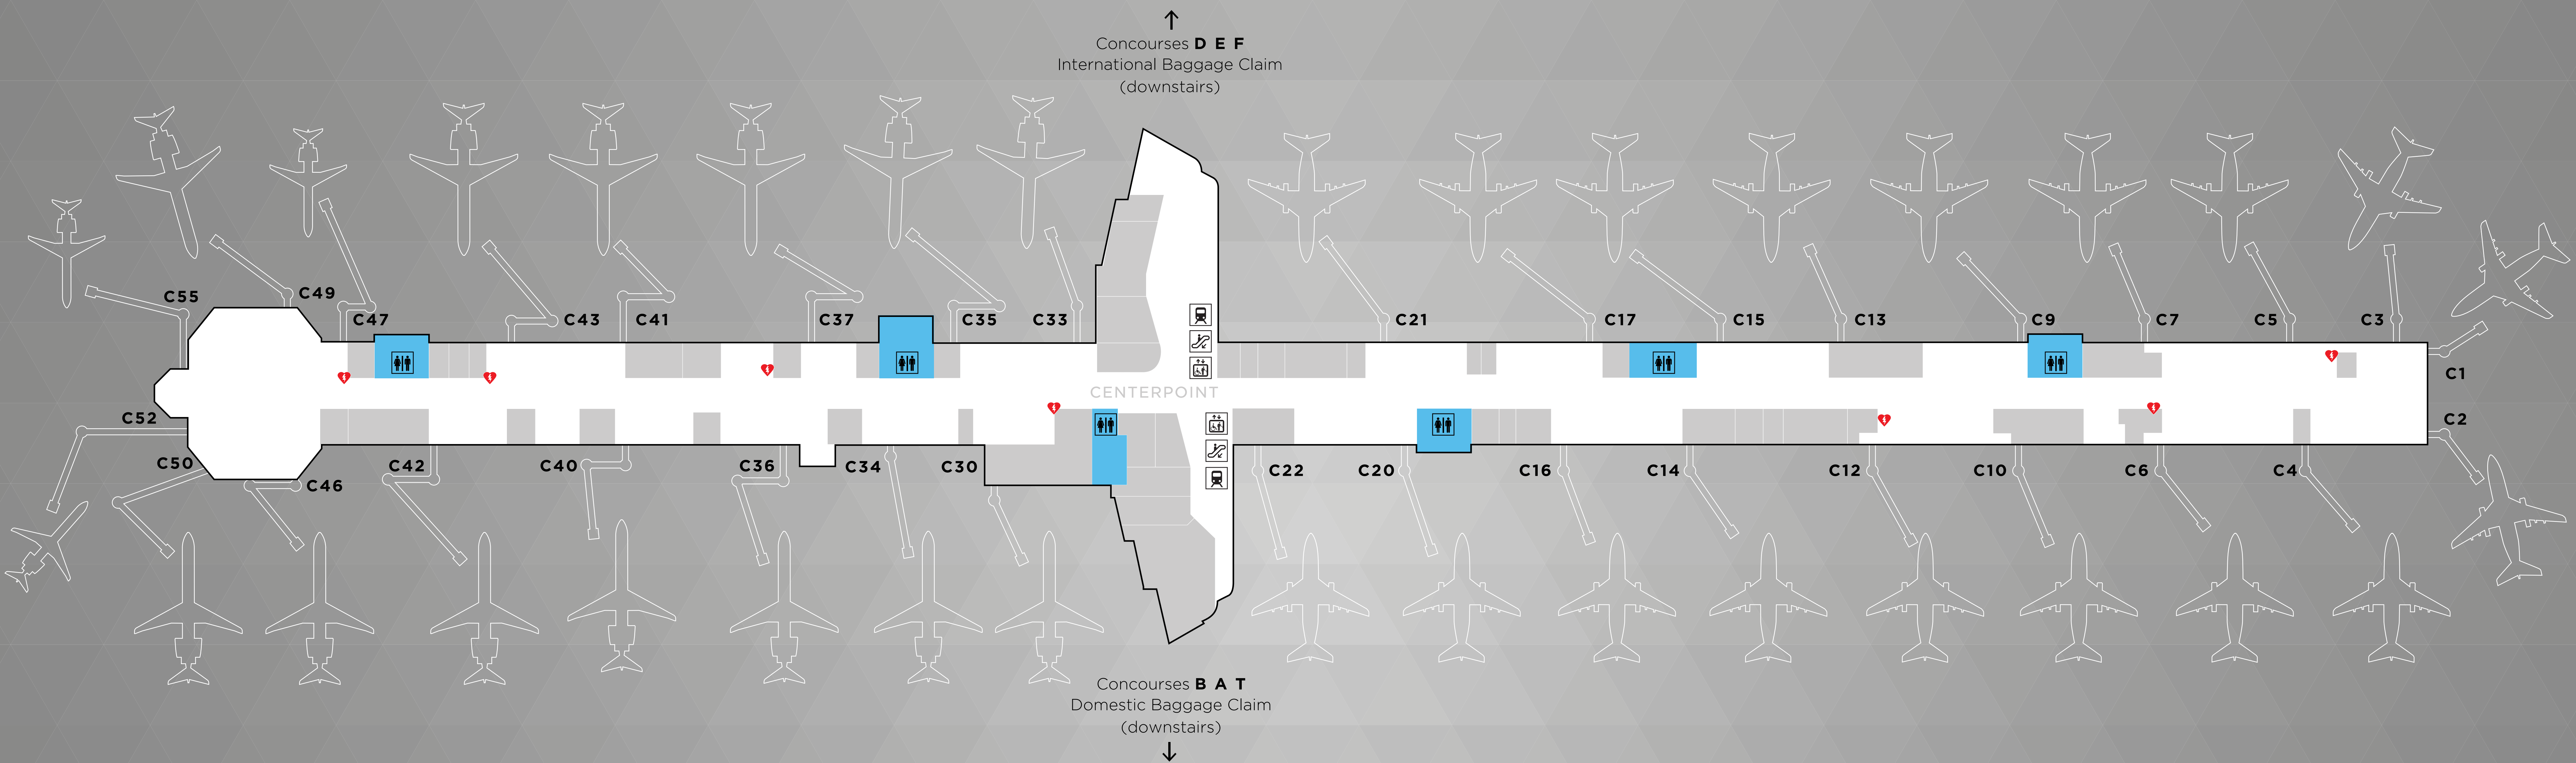

ATL CONCOURSE C

ATL Luggage & Gifts (C9)

ATL Today News (C21)

ATL Today News Kiosk (C4)

Atlanta Bread Co. (C30)

Atlanta Daily World (C17)

ATM - SunTrust (centerpoint)

Baja Fresh Express (C46)

Benefit Cosmetics Vending (C22)

Bijoux Ternier (C12)

Brookstone (centerpoint)

Buckhead Books (C40)

Carrabba's Italian Grill (centerpoint)

Charley's Philly Steaks (C12)

Chick-fil-A (C21)

Coca-Cola Vending (C6, C47, C34)

Delta Help Desk SkyTeam (C42)

Delta Sky Club (C37)

Famous Famiglia Pizzeria (C13)

FedEx Express (C22)

Five Guys Burgers (C41)

Fresh Healthy Café (C47)

InMotion Entertainment (C12, C22)

Jersey Mike's Subs (C14)

La Madeleine Kiosk (C7, C40)

Links Grill (C30)

LongHorn Steakhouse (C13)

The Market (centerpoint)

Midtown Magazines (C42)

Orange Optix (centerpoint)

The Pecan Bar (C4)

Pino Gelato (C14)

Service Animal Relief Area (C17)

Savannah's Candy Kitchen (centerpoint)

Sbarro (C42)

Smoking Lounge (C17, C36)

Starbucks (C16, C37)

Sweet Georgia's Juke Joint (C42)

The Original El Taco (C14)

Umaizushi (centerpoint)

XpresSpa (C36)