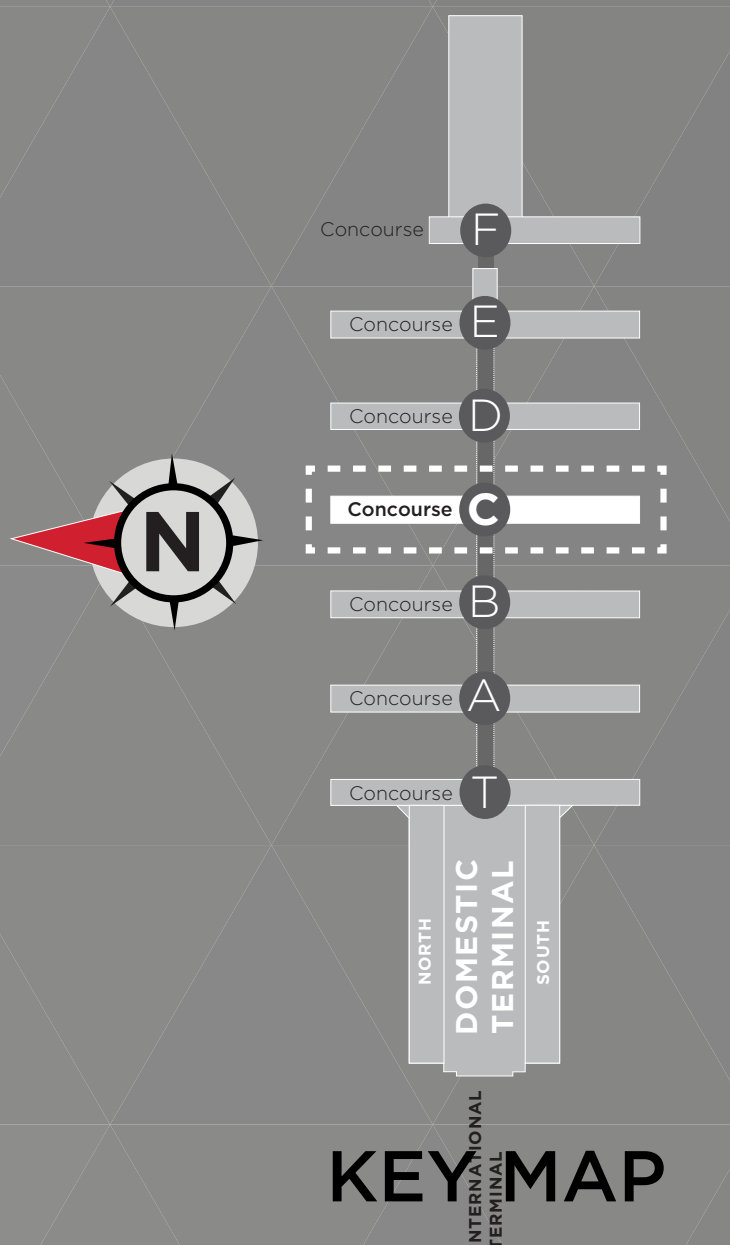

# ATL CONCOURSE C

ATL Luggage & Gifts (C9)

ATL Today News (C21)

ATL Today News Kiosk (C4)

Atlanta Bread Co. (C30)

Atlanta Daily World (C17)

ATM - SunTrust (centerpoint)

Baja Fresh Express (C46)

Benefit Cosmetics Vending (C22)

Bijoux Ternier (C12)

Brookstone (centerpoint)

Buckhead Books (C40)

Carrabba's Italian Grill (centerpoint)

Charley's Philly Steaks (C12)

Chick-fil-A (C21)

Coca-Cola Vending (C6, C47, C34)

La Madeleine Kiosk (C7, C40)

Links Grill (C30)

LongHorn Steakhouse (C13)

The Market (centerpoint)

Midtown Magazines (C42)

Orange Optix (centerpoint)

The Pecan Bar (C4)

Pino Gelato (C14)

Service Animal Relief Area (C17)

Savannah's Candy Kitchen (centerpoint)

Sbarro (C42)

Smoking Lounge (C17, C36)

Starbucks (C16, C37)

Sweet Georgia's Juke Joint (C42)

The Original El Taco (C14)

Umaizushi (centerpoint)