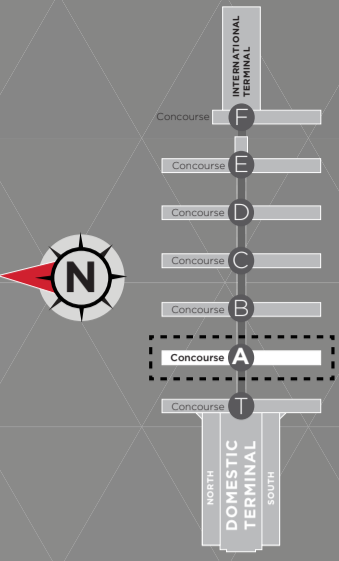

ATL CONCOURSE A

KEY MAP

- | | | | | | | |
|--|--|---|--|--|--|---|
| Abica Coffee (centerpoint) | Boardwalk Burgers & Fries (centerpoint) | CNBC News Atlanta (A2, centerpoint) | Goldberg's Bagel Company & Deli (A16) | MAC Cosmetics (centerpoint) | Shake Shack (A28) | XpresSpa (centerpoint) |
| Atlanta Bread & Bar (A12) | Brighton Collectibles (centerpoint) | Coca-Cola Vending (A33) | Gordon Biersch Brewery Restaurant (center upstairs) | McDonald's (A9) | Shellis News (A24) | Z Market (A27) |
| Atlanta Hawks Bar & Grill (A34) | Brioche Dorée Café Bakery (centerpoint) | The Coffee Bean & Tea Leaf (A12) | Great Wraps (A20) | News Beat ATL (A11) | Shoe Shine (A20) | Automated External Defibrillator |
| Atlanta.net (A9) | Brookstone Kiosk (A24) | Delta Sky Club (A17, A19) | Heineken (A10) | P. F. Chang's (center upstairs) | Simply Books (centerpoint) | |
| ATM (A18, A19) | Bulgari (centerpoint) | Delta Help Desk (A17) | Delta Information (A8, A10, A18) | Piece of Cake (centerpoint) | CVS Pharmacy Kiosk (A16) | |
| Asian Chao (A3) | Caribou Coffee (A2) | Dunkin' Donuts (A27) | InMotion Entertainment (centerpoint, A24) | Pinkberry (A9) | Tap (A3) | |
| Best Buy Kiosk (A18) | Cat Cora's Kitchen (A25) | ExOfficio (A16) | InMotion Kiosk (A11) | Qdoba Mexican Grill (centerpoint) | Travelex Currency Exchange (A18) | |
| Boar's Head Cafe (centerpoint) | Chick-fil-A (centerpoint) | FedEx Express (centerpoint) | L'Occitane en Provence (A28) | Salvatore Ferragamo (centerpoint) | Varasano's Pizzeria (centerpoint) | |
| Boar's Head Kiosk (A4, A15, A21, A28) | The Chiropract Chiropractic (A17) | Freshens (A25) | Low Country New Southern Cuisine (centerpoint) | Service Animal Relief Area (A6) | | |