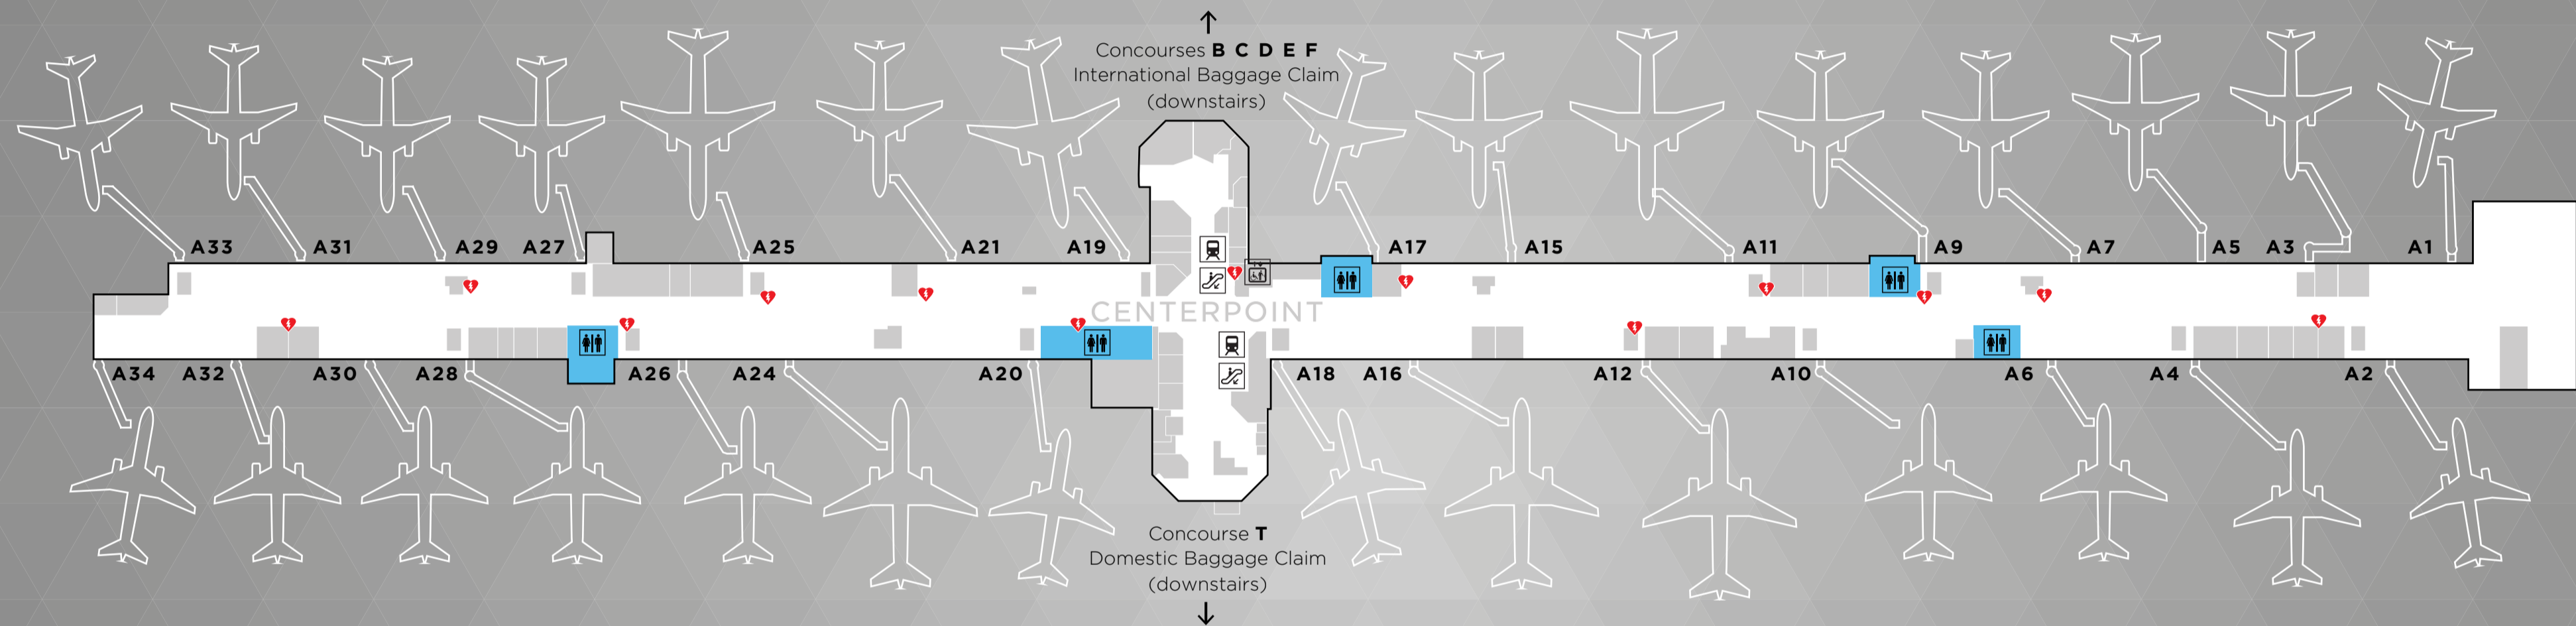

ATL CONCOURSE A

KEY MAP

- | | | | | | | |
|--|--|---|--|--|--|---|
| Abica Coffee (centerpoint) | Boardwalk Burgers & Fries (centerpoint) | CNBC News Atlanta (A2, centerpoint) | Goldberg's Bagel Company & Deli (A16) | MAC Cosmetics (centerpoint) | Shake Shack (A28) | XpresSpa (centerpoint) |
| Atlanta Bread & Bar (A12) | Brighton Collectibles (centerpoint) | Coca-Cola Vending (A33) | Gordon Biersch Brewery Restaurant (center upstairs) | McDonald's (A9) | Shellis News (A24) | Z Market (A27) |
| Atlanta Hawks Bar & Grill (A34) | Brioche Dorée Café Bakery (centerpoint) | The Coffee Bean & Tea Leaf (A12) | Great Wraps (A20) | News Beat ATL (A11) | Shoe Shine (A20) | Automated External Defibrillator |
| Atlanta.net (A9) | Brookstone Kiosk (A24) | Delta Sky Club (A17, A19) | Heineken (A10) | P. F. Chang's (center upstairs) | Simply Books (centerpoint) | |
| ATM (A18, A19) | Bulgari (centerpoint) | Delta Help Desk (A17) | Delta Information (A8, A10, A18) | Piece of Cake (centerpoint) | CVS Pharmacy Kiosk (A16) | |
| Asian Chao (A3) | Caribou Coffee (A2) | Dunkin' Donuts (A27) | InMotion Entertainment (centerpoint, A24) | Pinkberry (A9) | Tap (A3) | |
| Best Buy Kiosk (A18) | Cat Cora's Kitchen (A25) | ExOfficio (A16) | InMotion Kiosk (A11) | Qdoba Mexican Grill (centerpoint) | Travelex Currency Exchange (A18) | |
| Boar's Head Cafe (centerpoint) | Chick-fil-A (centerpoint) | FedEx Express (centerpoint) | L'Occitane en Provence (A28) | Salvatore Ferragamo (centerpoint) | Varasano's Pizzeria (centerpoint) | |
| Boar's Head Kiosk (A4, A15, A21, A28) | The Chiropract Chiropractic (A17) | Freshens (A25) | Low Country New Southern Cuisine (centerpoint) | Service Animal Relief Area (A6) | | |