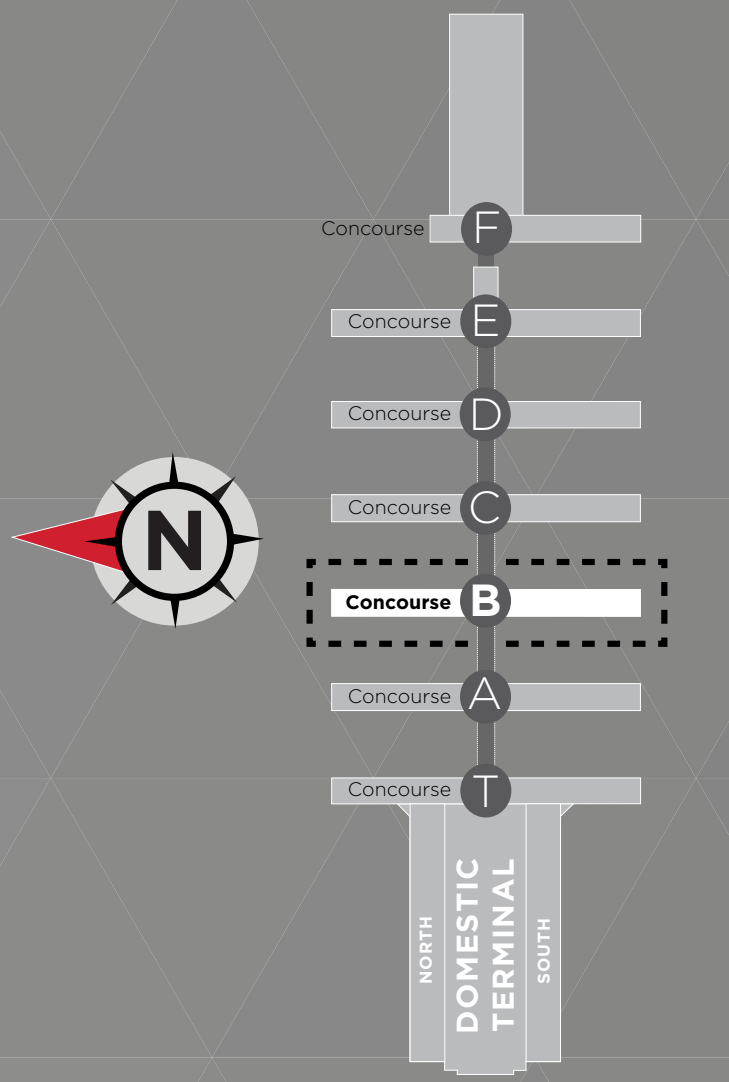

ATL CONCOURSE B

KEY MAP

- | | | | | | |
|------------------------------------|--|-----------------------------------|---------------------------------|--|--|
| 11Alive Travel Store (centerpoint) | Bobby's Burger Palace (B26) | Dunkin' Donuts (B27) | Midtown Magazines (B10) | Savannah's Candy Kitchen (centerpoint) | Sweetwater Last Cast Bar & Grill (B31) |
| Asian Chao (centerpoint) | Brookstone (centerpoint) | Fire CZ Jewelry Kiosk (B16) | Minute Suites (B17) | Sean John (B28) | TGI Fridays (B19) |
| Atlanta Bagel Company Kiosk (B34) | Buckhead Books (centerpoint) | Fresh to Order (centerpoint) | Nursing Station (B3) | Service Animal Relief Area (B33) | TGI Fridays On The Go (B9) |
| Atlanta Bread Kiosk (B7) | Café Intermezzo (centerpoint) | Freshēns (B9) | Panda Veranda (B9) | Shoe Shine (B17) | Travelex Currency Exchange (B13) |
| Atlanta Business Chronicle (B31) | Café Tazza (centerpoint) | InMotion Entertainment (B10, B27) | Pascal's (centerpoint) | Simply Books (B29) | Wendy's (centerpoint) |
| Atlanta Daily World (B4) | Coca-Cola Vending (B2, B22, B28) | iTravel (B18) | Popeye's (B14) | Smoking Lounge (B9, B24) | Willy's Mexican Grill (centerpoint) |
| ATM (B19) | Coffee Beanery & Purple Leaf Cafe (B2) | Kiehl's (centerpoint) | Proof of the Pudding (B10, B25) | Southern Living (B25) | Z Market (B28) |
| The Beauty Lounge (centerpoint) | Delta Customer Service (B20, B26) | Lotta Frutta (B21) | Samuel Adams (centerpoint) | Sunglass Icon (centerpoint) | |
| Blue Moon Brewhouse (B11) | Delta Sky Club (B18) | Luxe International (B14) | | | |
| Boar's Head Kiosk (B32) | | | | | |

Automated External Defibrillator