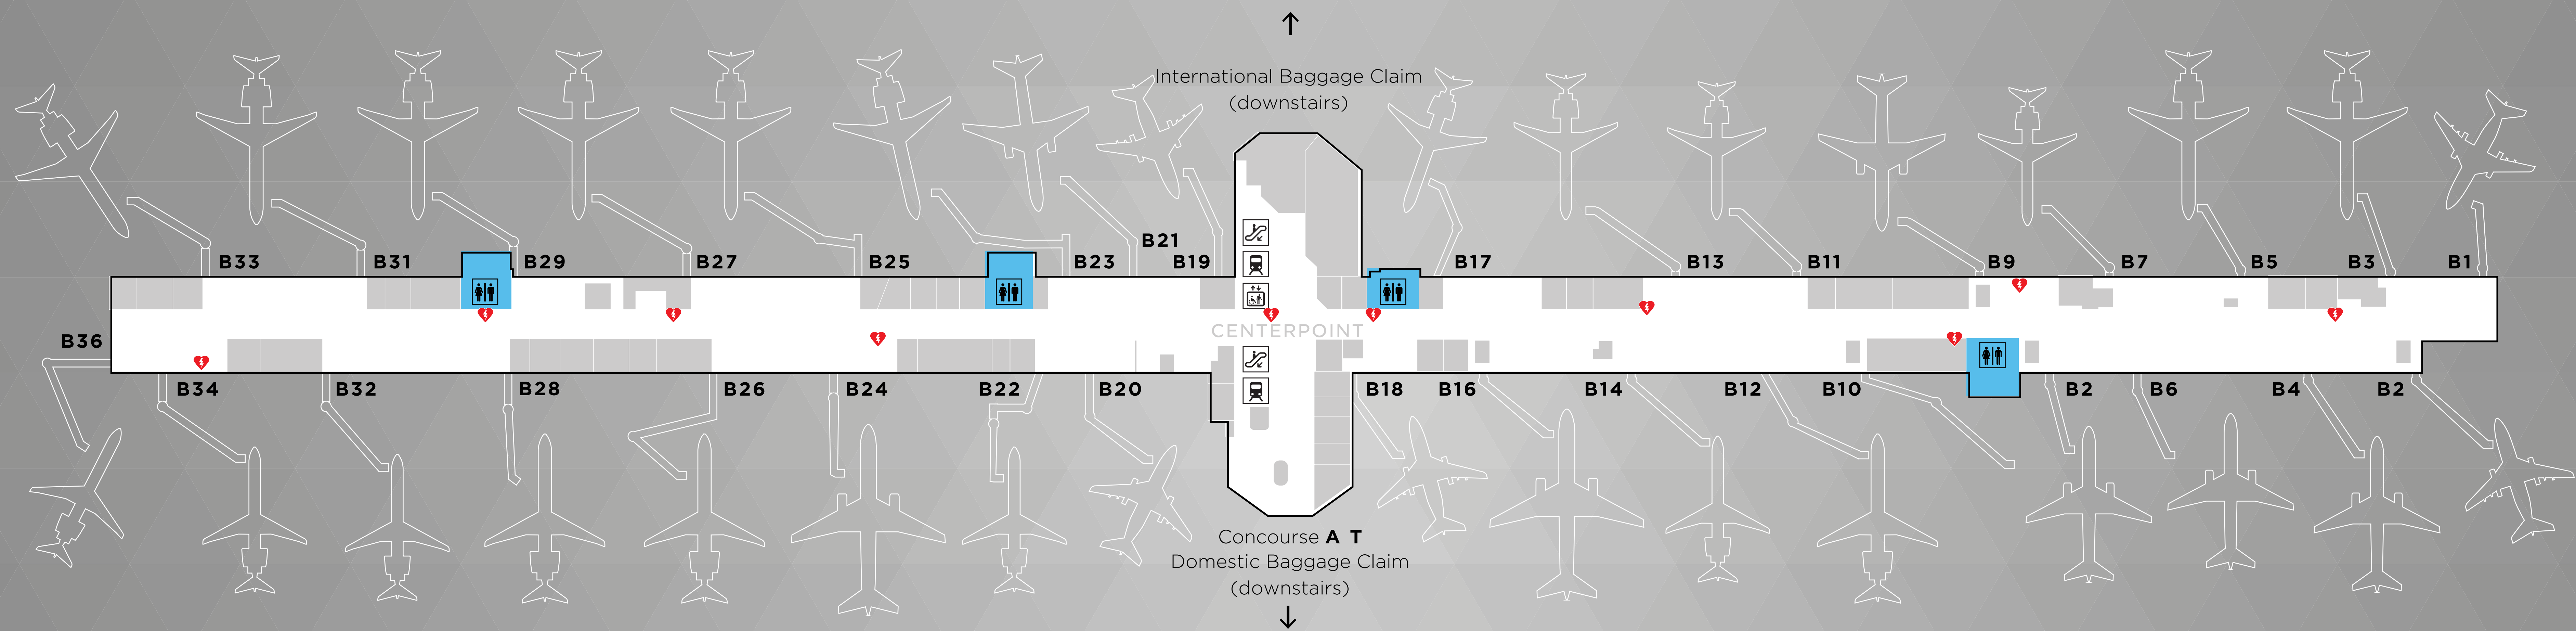

ATL CONCOURSE B

KEY MAP

- | | | | | | |
|------------------------------------|--|-----------------------------------|---------------------------------|--|--|
| 11Alive Travel Store (centerpoint) | Bobby's Burger Palace (B26) | Dunkin' Donuts (B27) | Midtown Magazines (B10) | Savannah's Candy Kitchen (centerpoint) | Sweetwater Last Cast Bar & Grill (B31) |
| Asian Chao (centerpoint) | Brookstone (centerpoint) | Fire CZ Jewelry Kiosk (B16) | Minute Suites (B17) | Sean John (B28) | TGI Fridays (B19) |
| Atlanta Bagel Company Kiosk (B34) | Buckhead Books (centerpoint) | Fresh to Order (centerpoint) | Nursing Station (B3) | Service Animal Relief Area (B33) | TGI Fridays On The Go (B9) |
| Atlanta Bread Kiosk (B7) | Café Intermezzo (centerpoint) | Freshēns (B9) | Panda Veranda (B9) | Shoe Shine (B17) | Travelex Currency Exchange (B13) |
| Atlanta Business Chronicle (B31) | Café Tazza (centerpoint) | InMotion Entertainment (B10, B27) | Pascal's (centerpoint) | Simply Books (B29) | Wendy's (centerpoint) |
| Atlanta Daily World (B4) | Coca-Cola Vending (B2, B22, B28) | iTravel (B18) | Popeye's (B14) | Smoking Lounge (B9, B24) | Willy's Mexican Grill (centerpoint) |
| ATM (B19) | Coffee Beanery & Purple Leaf Cafe (B2) | Kiehl's (centerpoint) | Proof of the Pudding (B10, B25) | Southern Living (B25) | Z Market (B28) |
| The Beauty Lounge (centerpoint) | Delta Customer Service (B20, B26) | Lotta Frutta (B21) | Samuel Adams (centerpoint) | Sunglass Icon (centerpoint) | |
| Blue Moon Brewhouse (B11) | Delta Sky Club (B18) | Luxe International (B14) | | | |
| Boar's Head Kiosk (B32) | | | | | |

Automated External Defibrillator