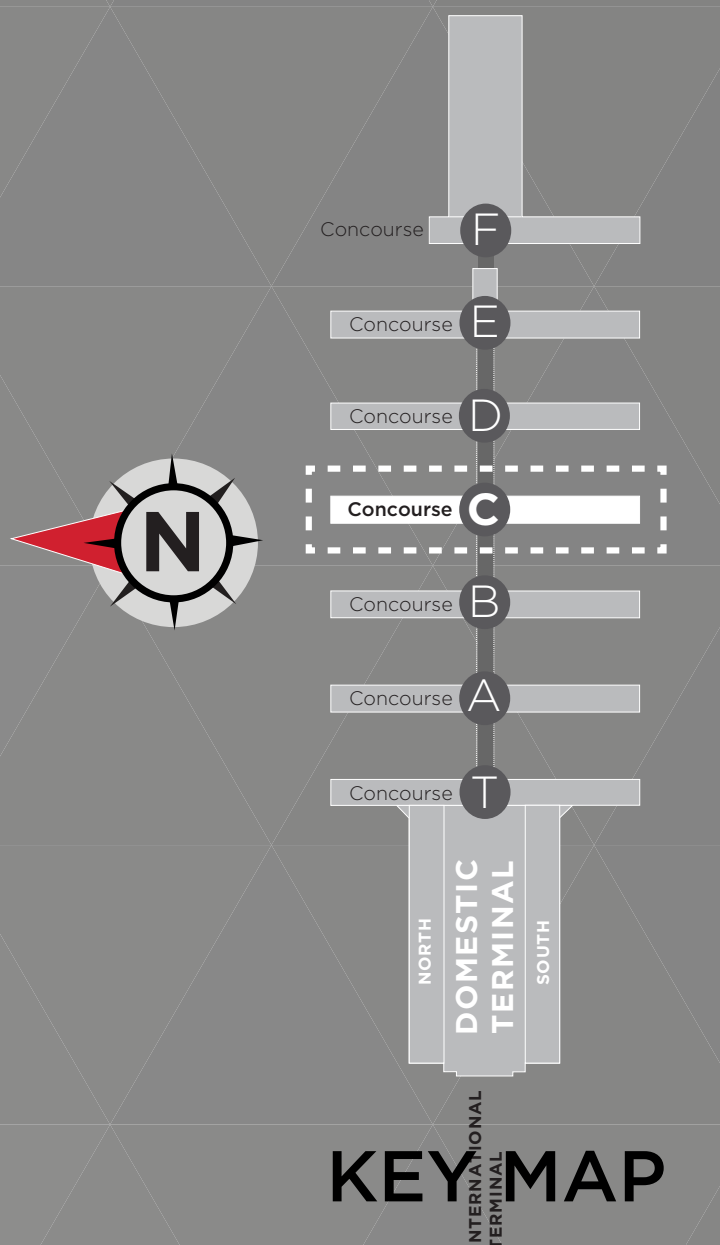

# ATL CONCOOURSE C

- |  |   |  |   |   |
|--|---|--|---|---|
| <b>ATL Luggage &amp; Gifts</b> (C9)    | <b>Brookstone</b> (centerpoint)               | <b>FedEx Express</b> (C22)               | <b>Midtown Magazines</b> (C42)                | <b>Sweet Georgia's Juke Joint</b> (C42) |
| <b>ATL Today News</b> (C21)            | <b>Buckhead Books</b> (C40)                   | <b>Five Guys Burgers</b> (C41)           | <b>Orange Optix</b> (centerpoint)             | <b>The Original El Taco</b> (C14)       |
| <b>ATL Today News Kiosk</b> (C4)       | <b>Carrabba's Italian Grill</b> (centerpoint) | <b>Fresh Healthy Café</b> (C47)          | <b>The Pecan Bar</b> (C4)                     | <b>Umaizushi</b> (centerpoint)          |
| <b>Atlanta Bread Co.</b> (C30)         | <b>Charley's Philly Steaks</b> (C12)          | <b>InMotion Entertainment</b> (C12, C22) | <b>Pino Gelato</b> (C14)                      | <b>XpresSpa</b> (C36)                   |
| <b>Atlanta Daily World</b> (C17)       | <b>Chick-fil-A</b> (C21)                      | <b>Jersey Mike's Subs</b> (C14)          | <b>Service Animal Relief Area</b> (C17)       |   |
| <b>ATM</b> (centerpoint)               | <b>Coca-Cola Vending</b> (C6, C47, C34)       | <b>La Madeleine Kiosk</b> (C7, C40)      | <b>Savannah's Candy Kitchen</b> (centerpoint) |   |
| <b>Baja Fresh Express</b> (C46)        | <b>Delta Help Desk SkyTeam</b> (C42)          | <b>Links Grill</b> (C30)                 | <b>Sbarro</b> (C42)                           |   |
| <b>Benefit Cosmetics Vending</b> (C22) | <b>Delta Sky Club</b> (C37)                   | <b>LongHorn Steakhouse</b> (C13)         | <b>Smoking Lounge</b> (C17, C36)              |   |
| <b>Bijoux Ternier</b> (C12)            | <b>Famous Famiglia Pizzeria</b> (C13)         | <b>The Market</b> (centerpoint)          | <b>Starbucks</b> (C16, C37)                   |   |