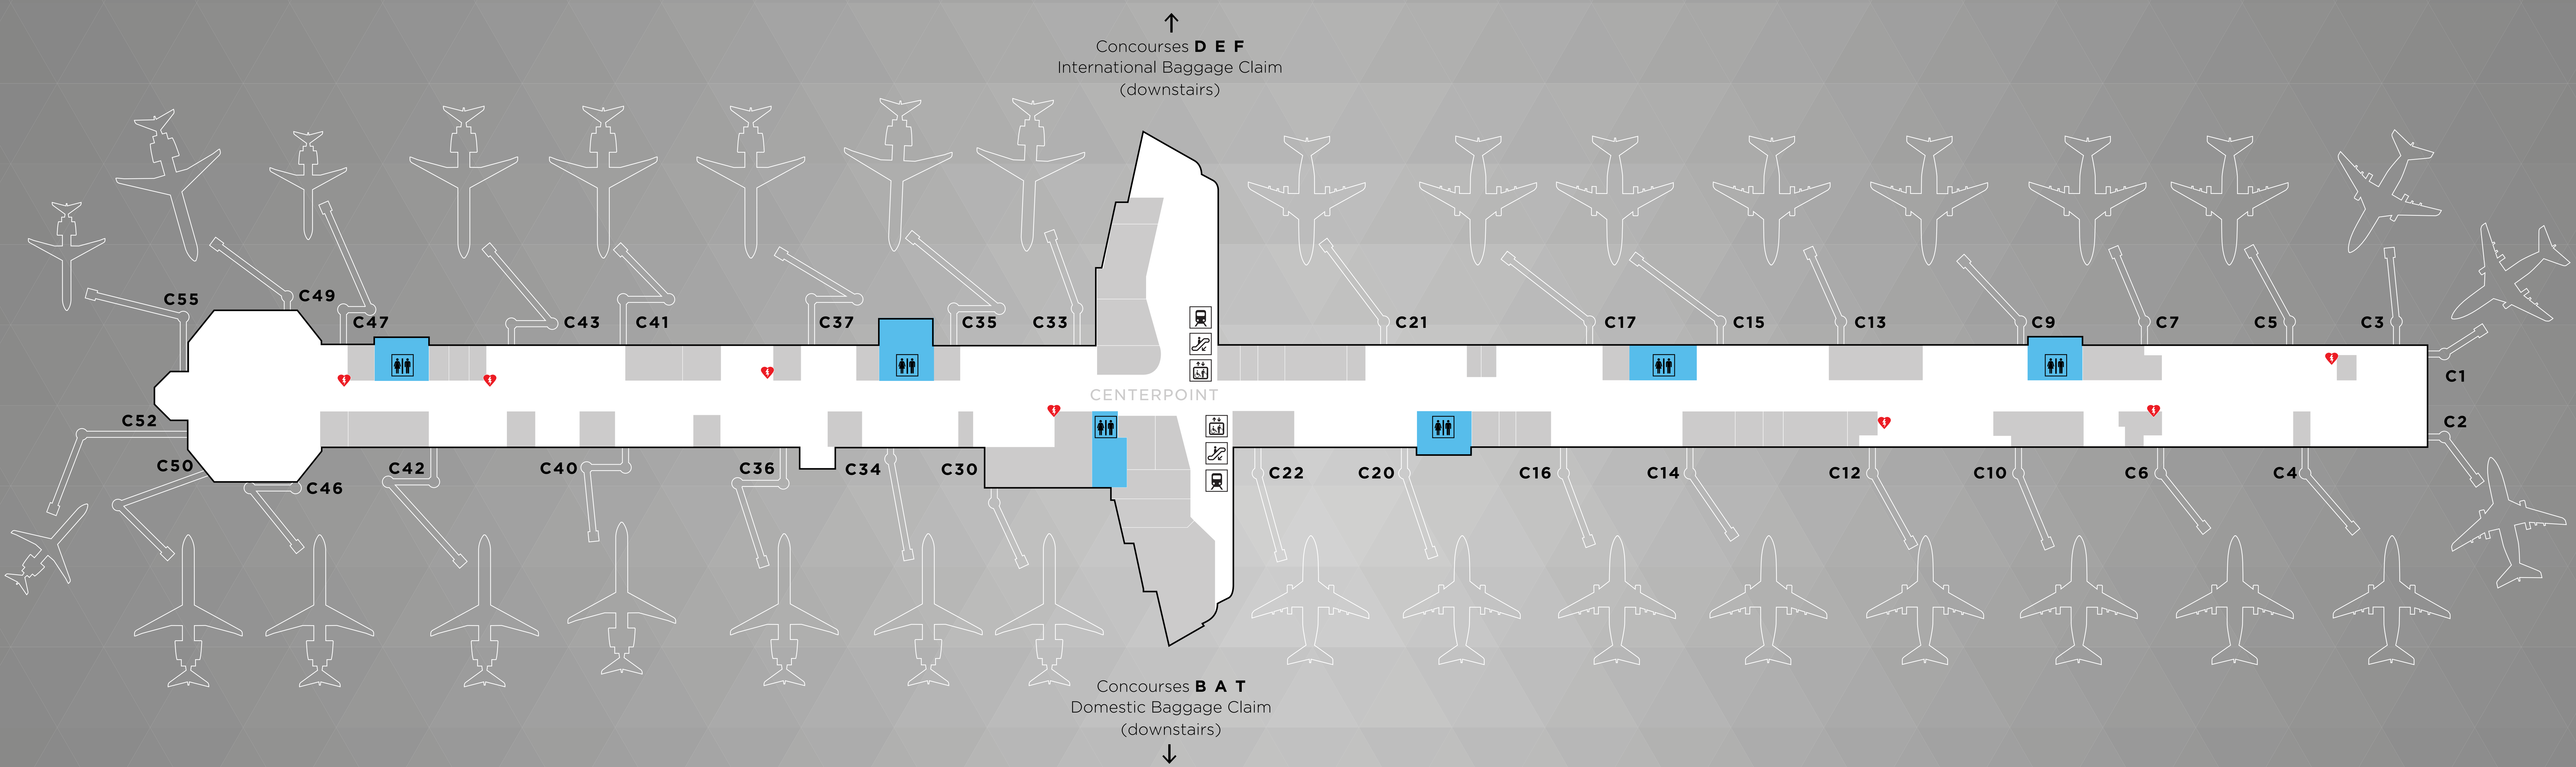

# ATL CONCOOURSE C

- |  |   |  |   |   |
|--|---|--|---|---|
| <b>ATL Luggage &amp; Gifts</b> (C9)    | <b>Brookstone</b> (centerpoint)               | <b>FedEx Express</b> (C22)               | <b>Midtown Magazines</b> (C42)                | <b>Sweet Georgia's Juke Joint</b> (C42) |
| <b>ATL Today News</b> (C21)            | <b>Buckhead Books</b> (C40)                   | <b>Five Guys Burgers</b> (C41)           | <b>Orange Optix</b> (centerpoint)             | <b>The Original El Taco</b> (C14)       |
| <b>ATL Today News Kiosk</b> (C4)       | <b>Carrabba's Italian Grill</b> (centerpoint) | <b>Fresh Healthy Café</b> (C47)          | <b>The Pecan Bar</b> (C4)                     | <b>Umaizushi</b> (centerpoint)          |
| <b>Atlanta Bread Co.</b> (C30)         | <b>Charley's Philly Steaks</b> (C12)          | <b>InMotion Entertainment</b> (C12, C22) | <b>Pino Gelato</b> (C14)                      | <b>XpresSpa</b> (C36)                   |
| <b>Atlanta Daily World</b> (C17)       | <b>Chick-fil-A</b> (C21)                      | <b>Jersey Mike's Subs</b> (C14)          | <b>Service Animal Relief Area</b> (C17)       |   |
| <b>ATM</b> (centerpoint)               | <b>Coca-Cola Vending</b> (C6, C47, C34)       | <b>La Madeleine Kiosk</b> (C7, C40)      | <b>Savannah's Candy Kitchen</b> (centerpoint) |   |
| <b>Baja Fresh Express</b> (C46)        | <b>Delta Help Desk SkyTeam</b> (C42)          | <b>Links Grill</b> (C30)                 | <b>Sbarro</b> (C42)                           |   |
| <b>Benefit Cosmetics Vending</b> (C22) | <b>Delta Sky Club</b> (C37)                   | <b>LongHorn Steakhouse</b> (C13)         | <b>Smoking Lounge</b> (C17, C36)              |   |
| <b>Bijoux Ternier</b> (C12)            | <b>Famous Famiglia Pizzeria</b> (C13)         | <b>The Market</b> (centerpoint)          | <b>Starbucks</b> (C16, C37)                   |   |