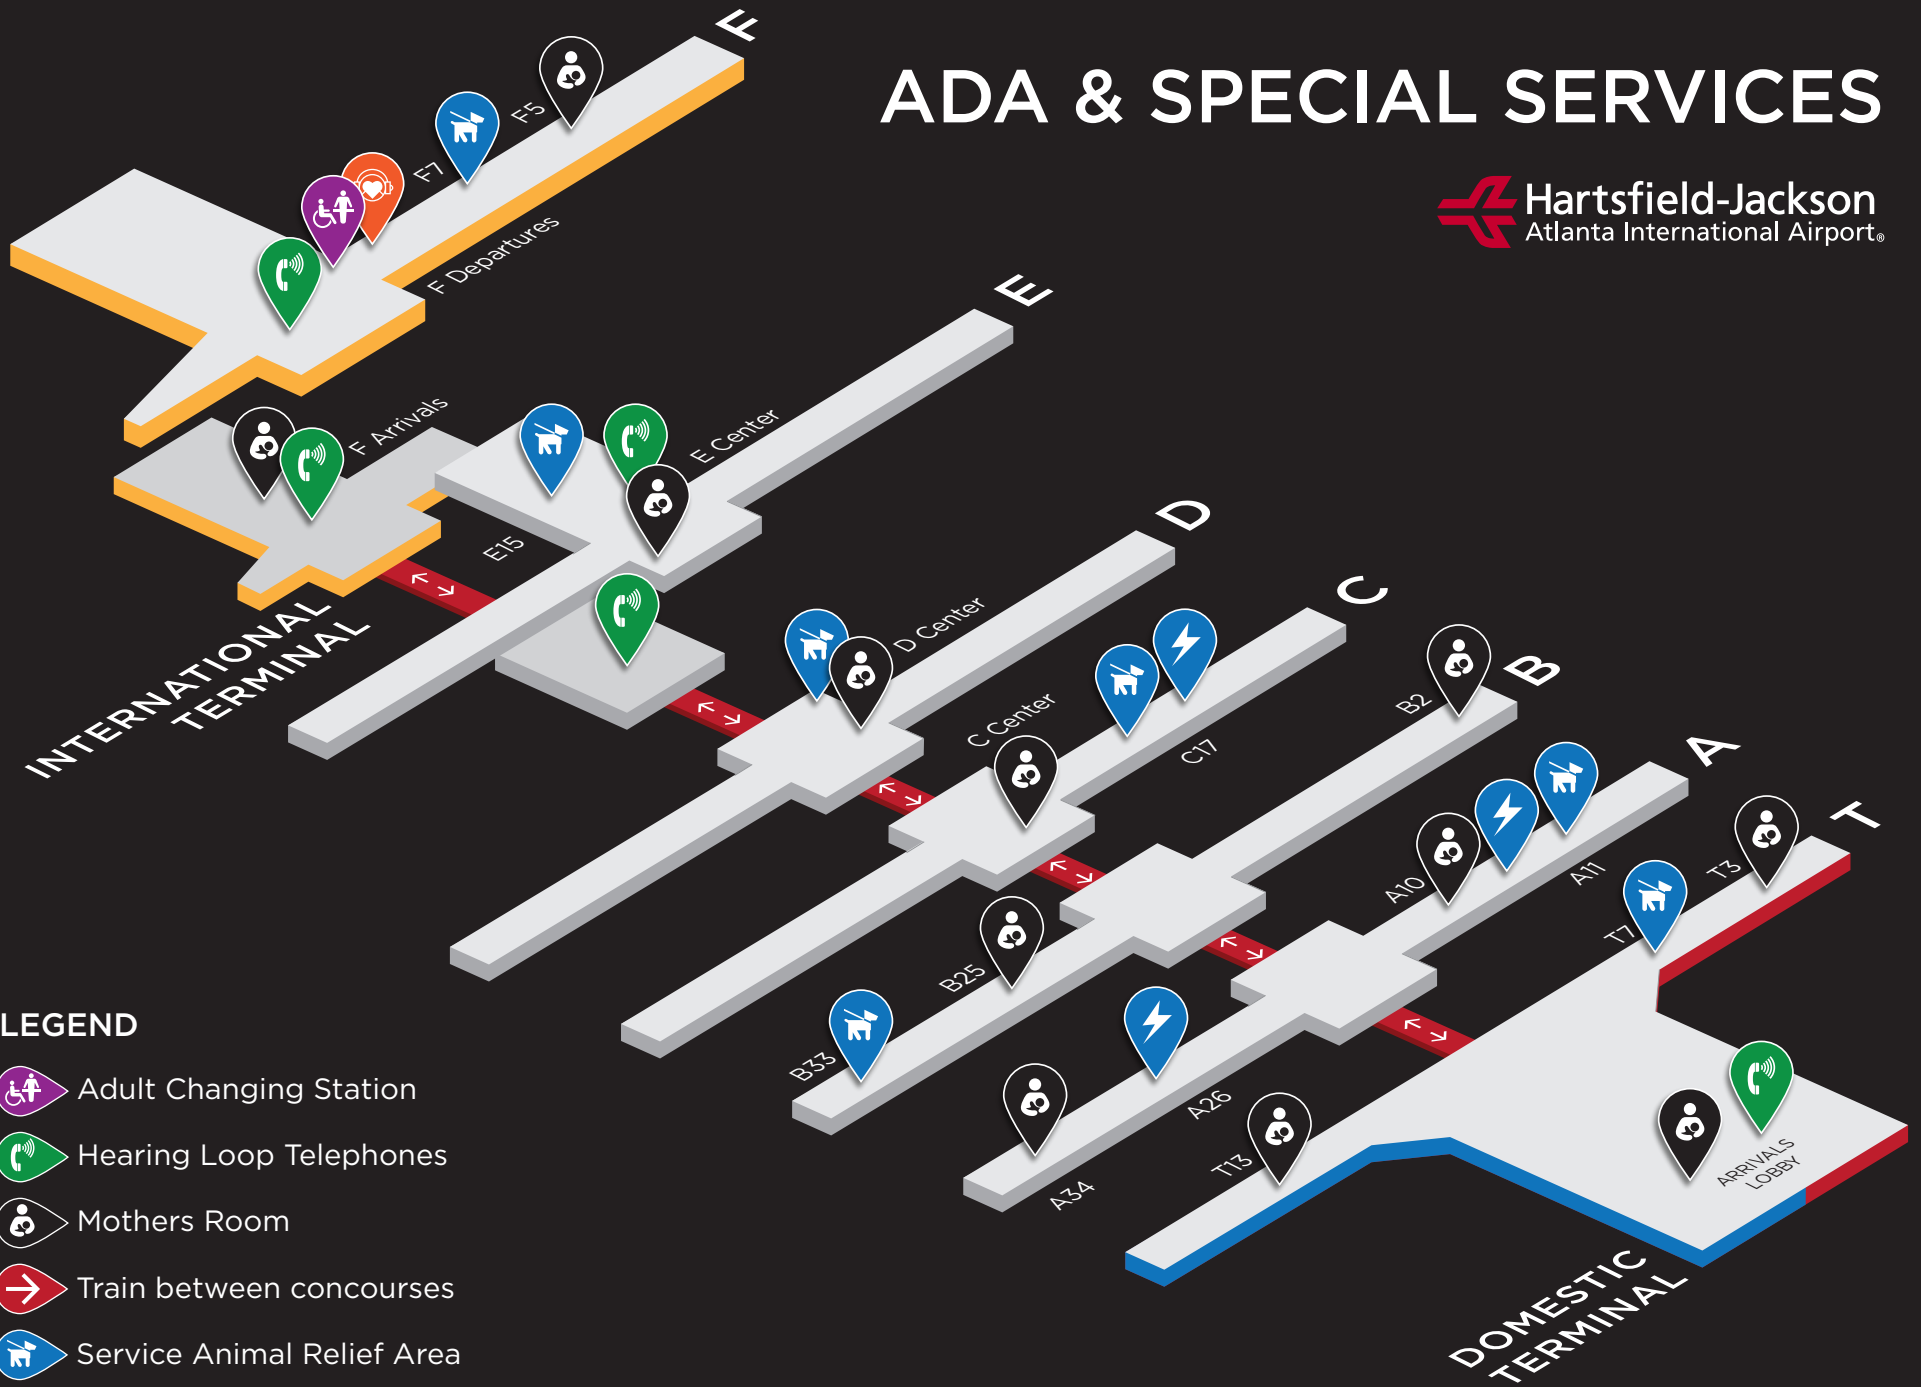

# ADA & SPECIAL SERVICES

## LEGEND

-  Adult Changing Station
-  Hearing Loop Telephones
-  Mothers Room
-  Train between concourses
-  Service Animal Relief Area
-  Sensory Room
-  Wheelchair Charging Station