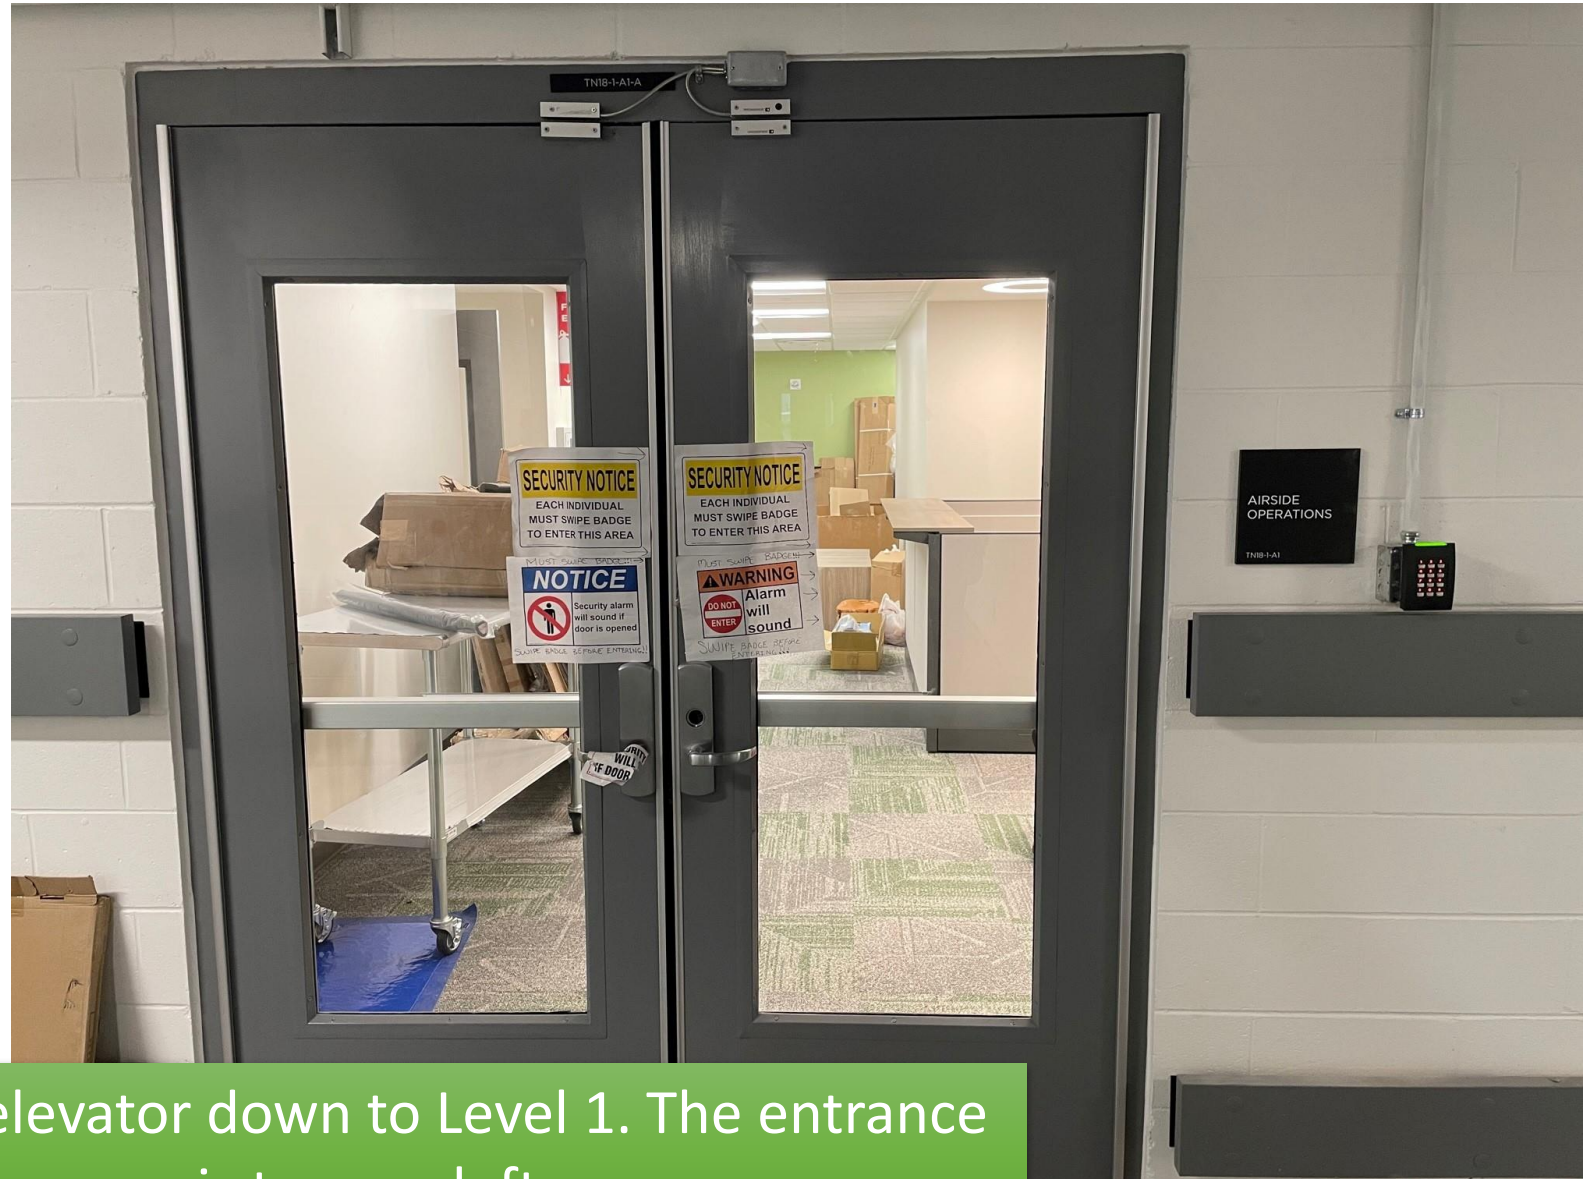

You must go through the Employee TSA Checkpoint to access the Secured Area

Head North toward Gate T17

The entrance door is directly across from Gate T17

Door #: TN17-2-B1-A
All users must swipe to enter

Take the elevator down to Level 1. The entrance is to your left