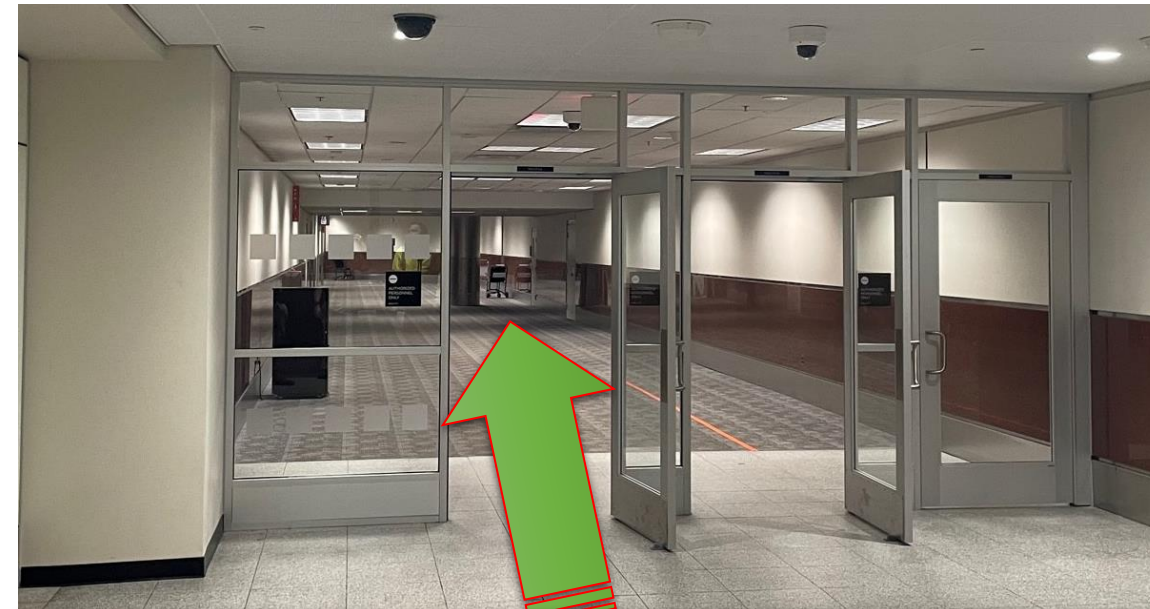

Airside Ops is located on the T Concourse North Extension, Ramp level

Ramp-Level Parking is offered on the WEST side of Concourse T for all AMA students and visitors

In the North Terminal, across from Southwest Airlines ticket counter, take the escalator down to the lower level

You must go through the Employee TSA Checkpoint to access the Secured Area

Head North toward Gate T17

The entrance door is directly across from Gate T17

Door #: TN17-2-B1-A
All users must swipe to enter

Take the elevator down to Level 1. The entrance is to your left