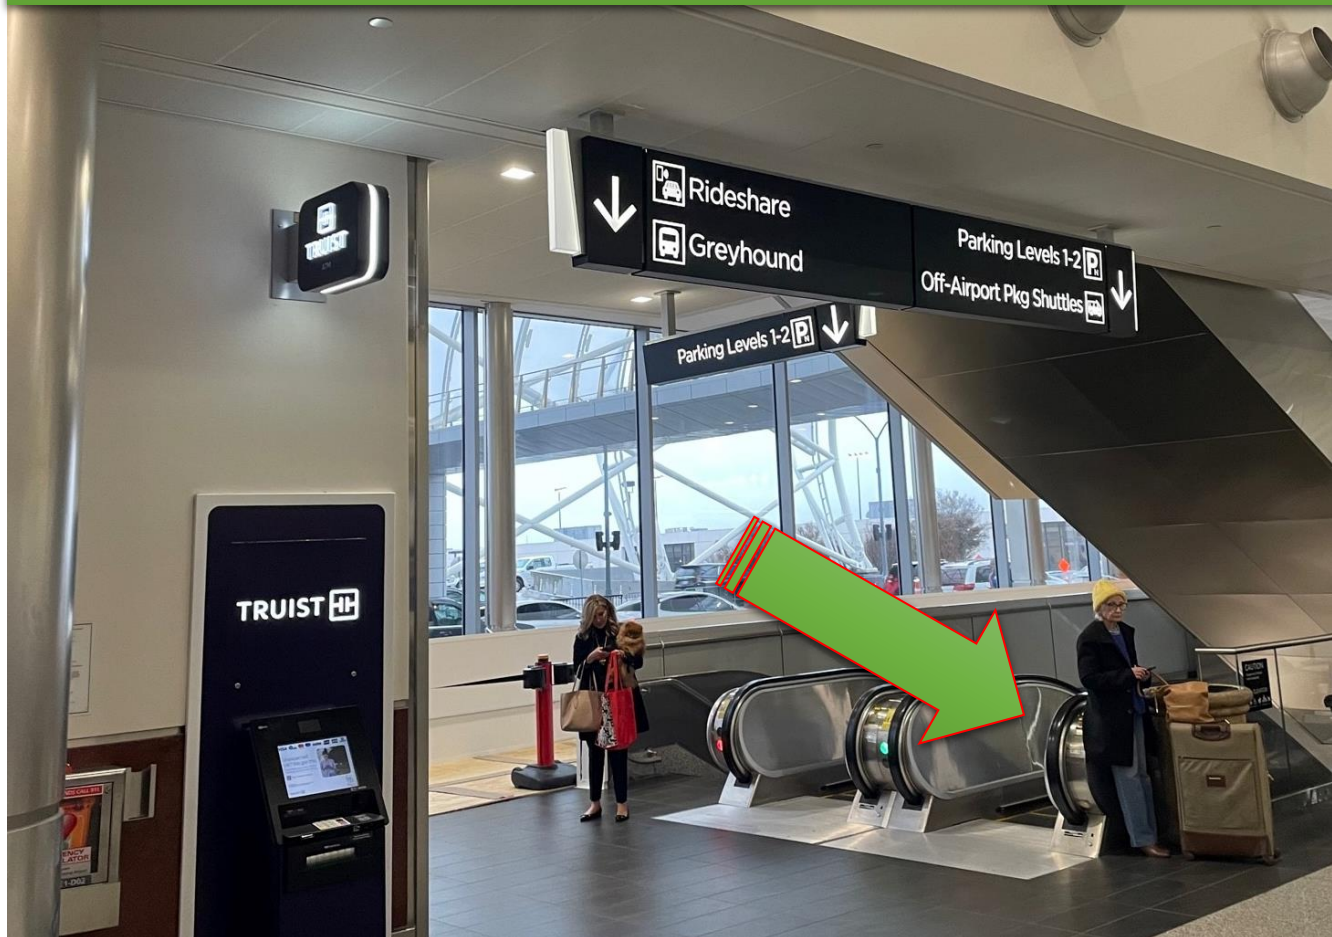

Airside Ops is located on the T Concourse North Extension, Ramp level

Ramp-Level Parking is offered on the WEST side of Concourse T for all AMA students and visitors

In the North Terminal, across from Southwest Airlines ticket counter, take the escalator down to the lower level

You must go through the Employee TSA Checkpoint to access the Secured Area

Head North toward Gate T17

The entrance door is directly across from Gate T17

Door #: TN17-2-B1-A
All users must swipe to enter

Take the elevator down to Level 1. The entrance is to your left