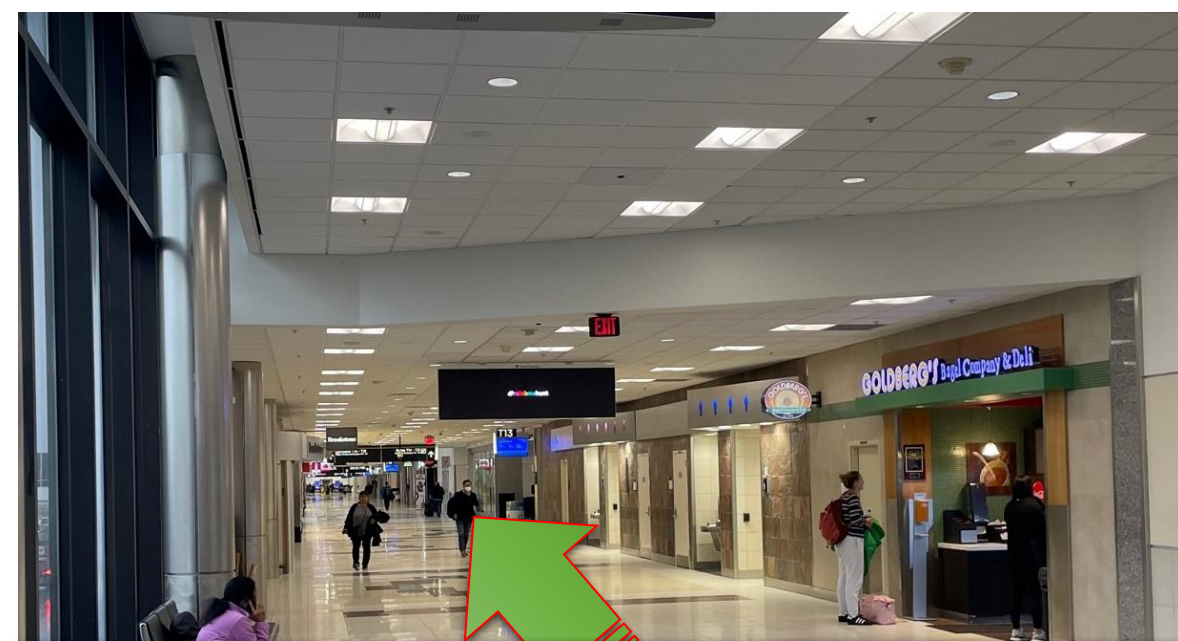

Airside Ops is located on the T Concourse North Extension, Ramp level

Ramp-Level Parking is offered on the WEST side of Concourse T for all AMA students and visitors

In the North Terminal, across from Southwest Airlines ticket counter, take the escalator down to the lower level

You must go through the Employee TSA Checkpoint to access the Secured Area

Head North toward Gate T17

The entrance door is directly across from Gate T17

Door #: TN17-2-B1-A
All users must swipe to enter

Take the elevator down to Level 1. The entrance is to your left