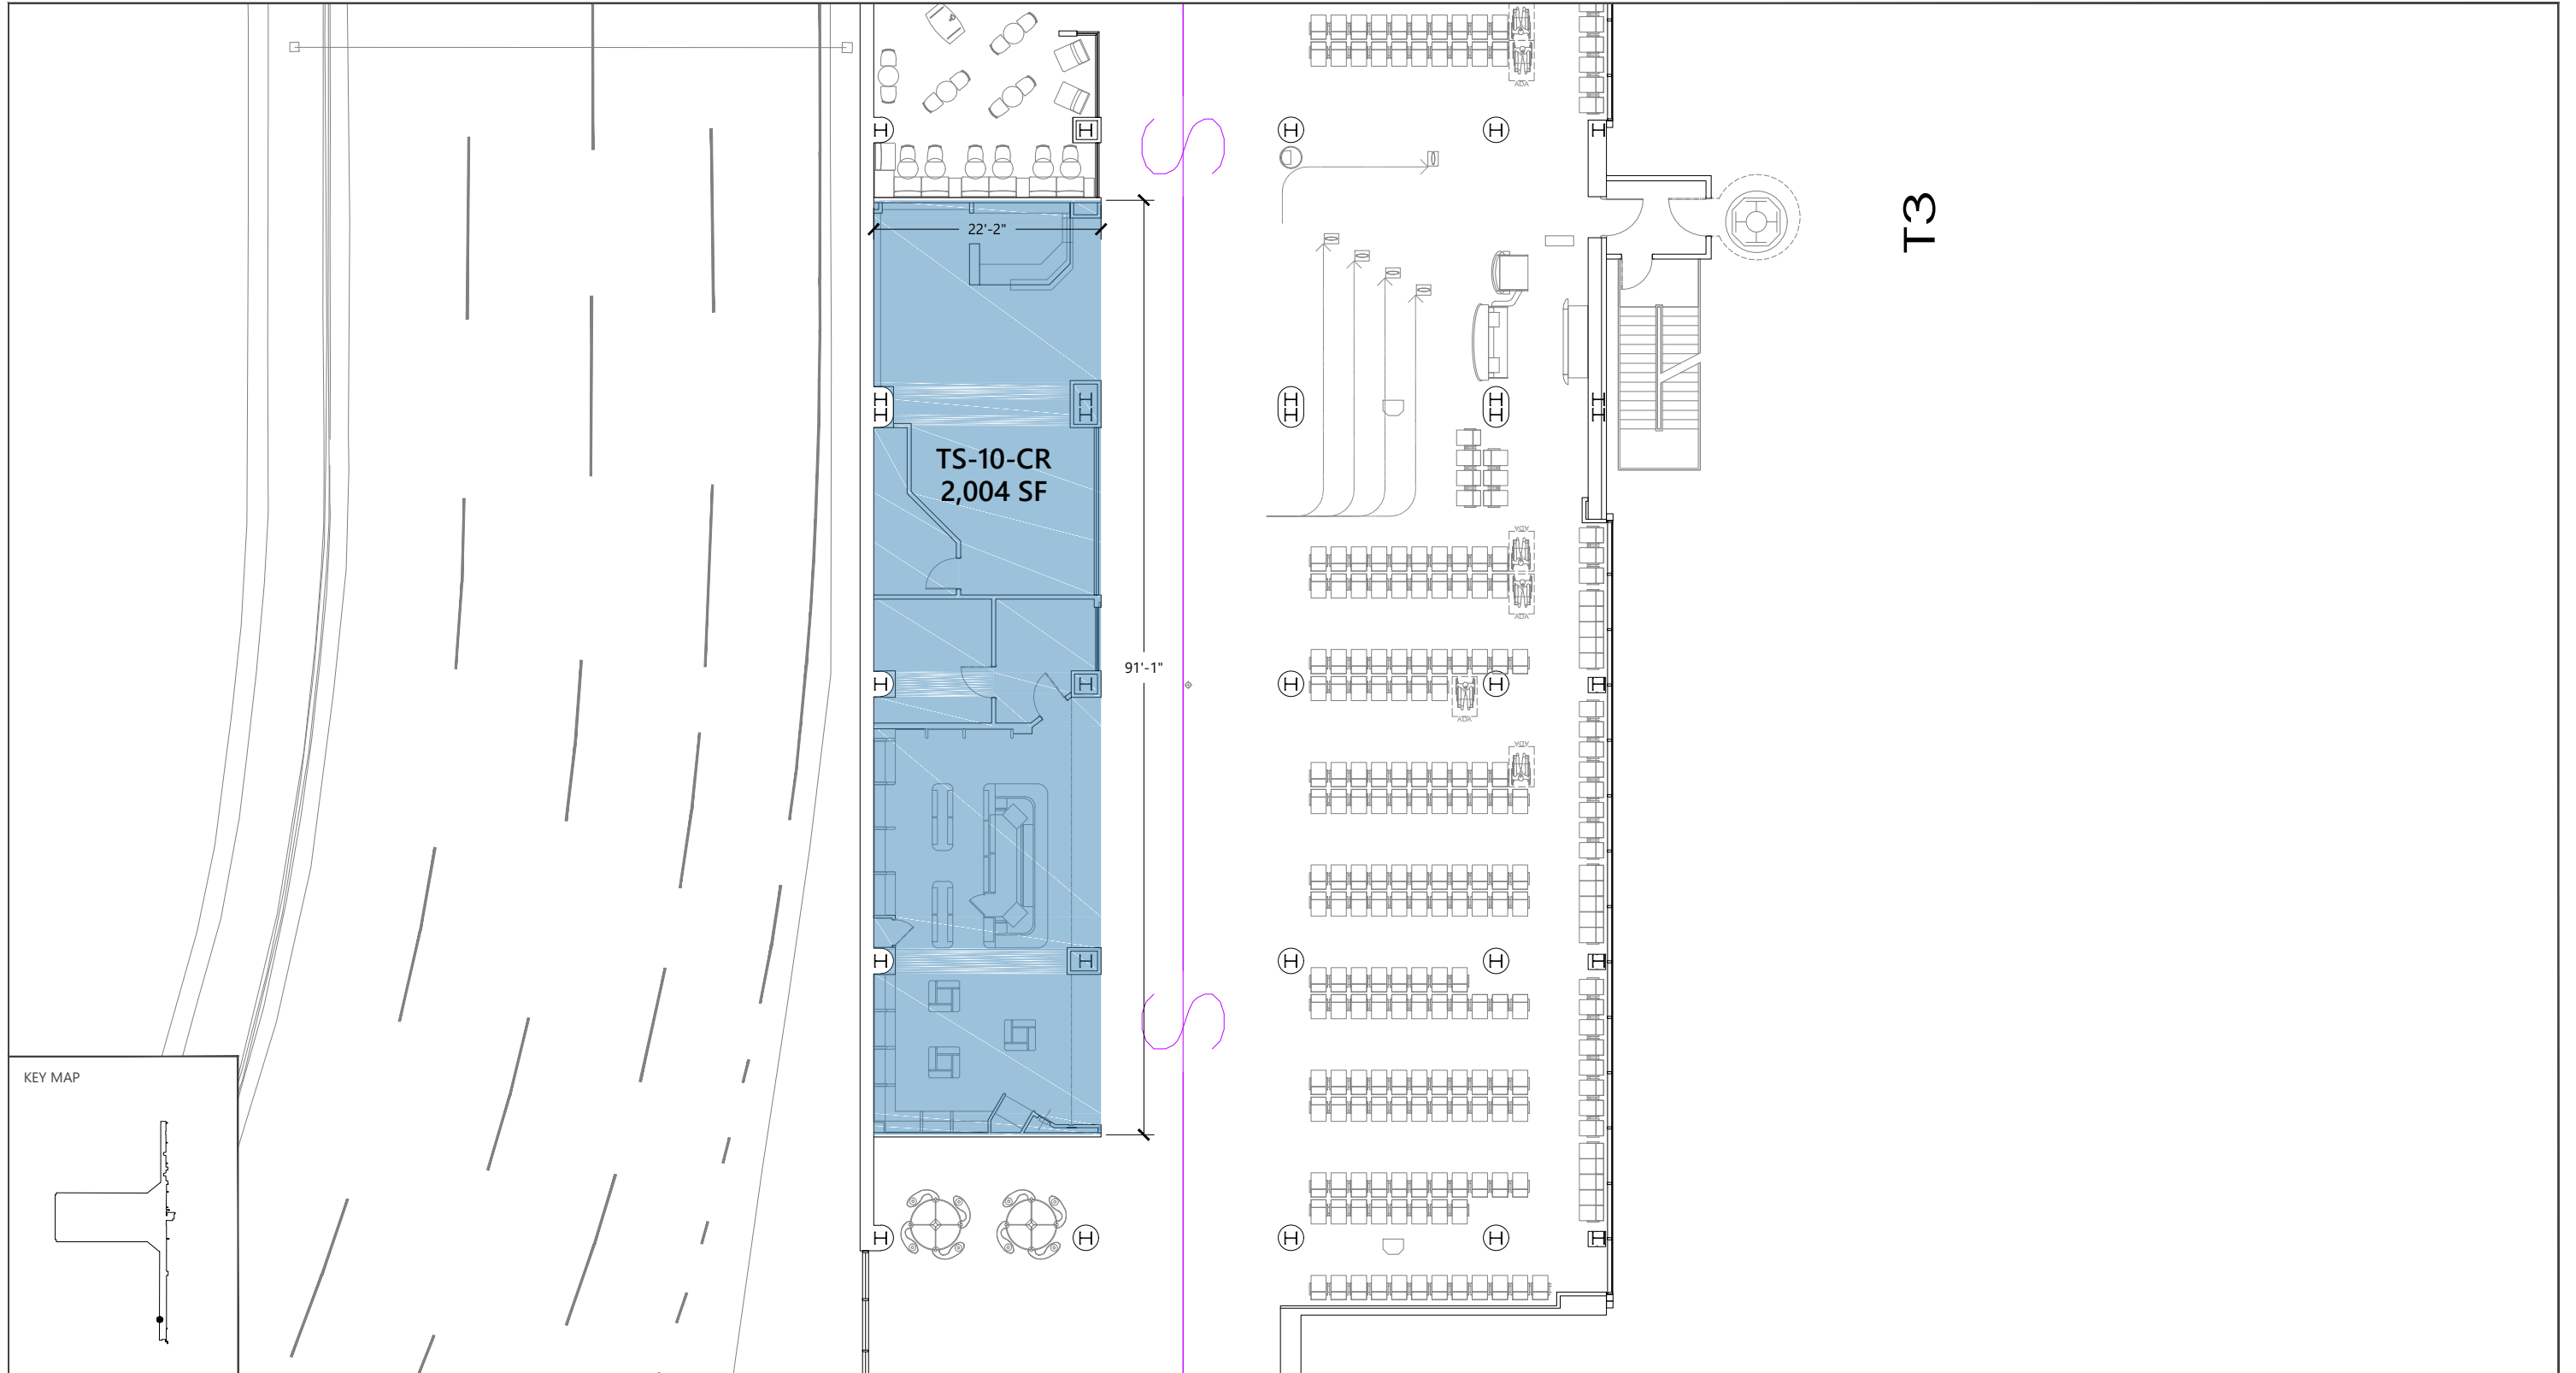

SOURCE: Ricondo & Associates, Inc., May 2023.

EXHIBIT XX

3-R1 Newsstand With Coffee
TS-10-CR