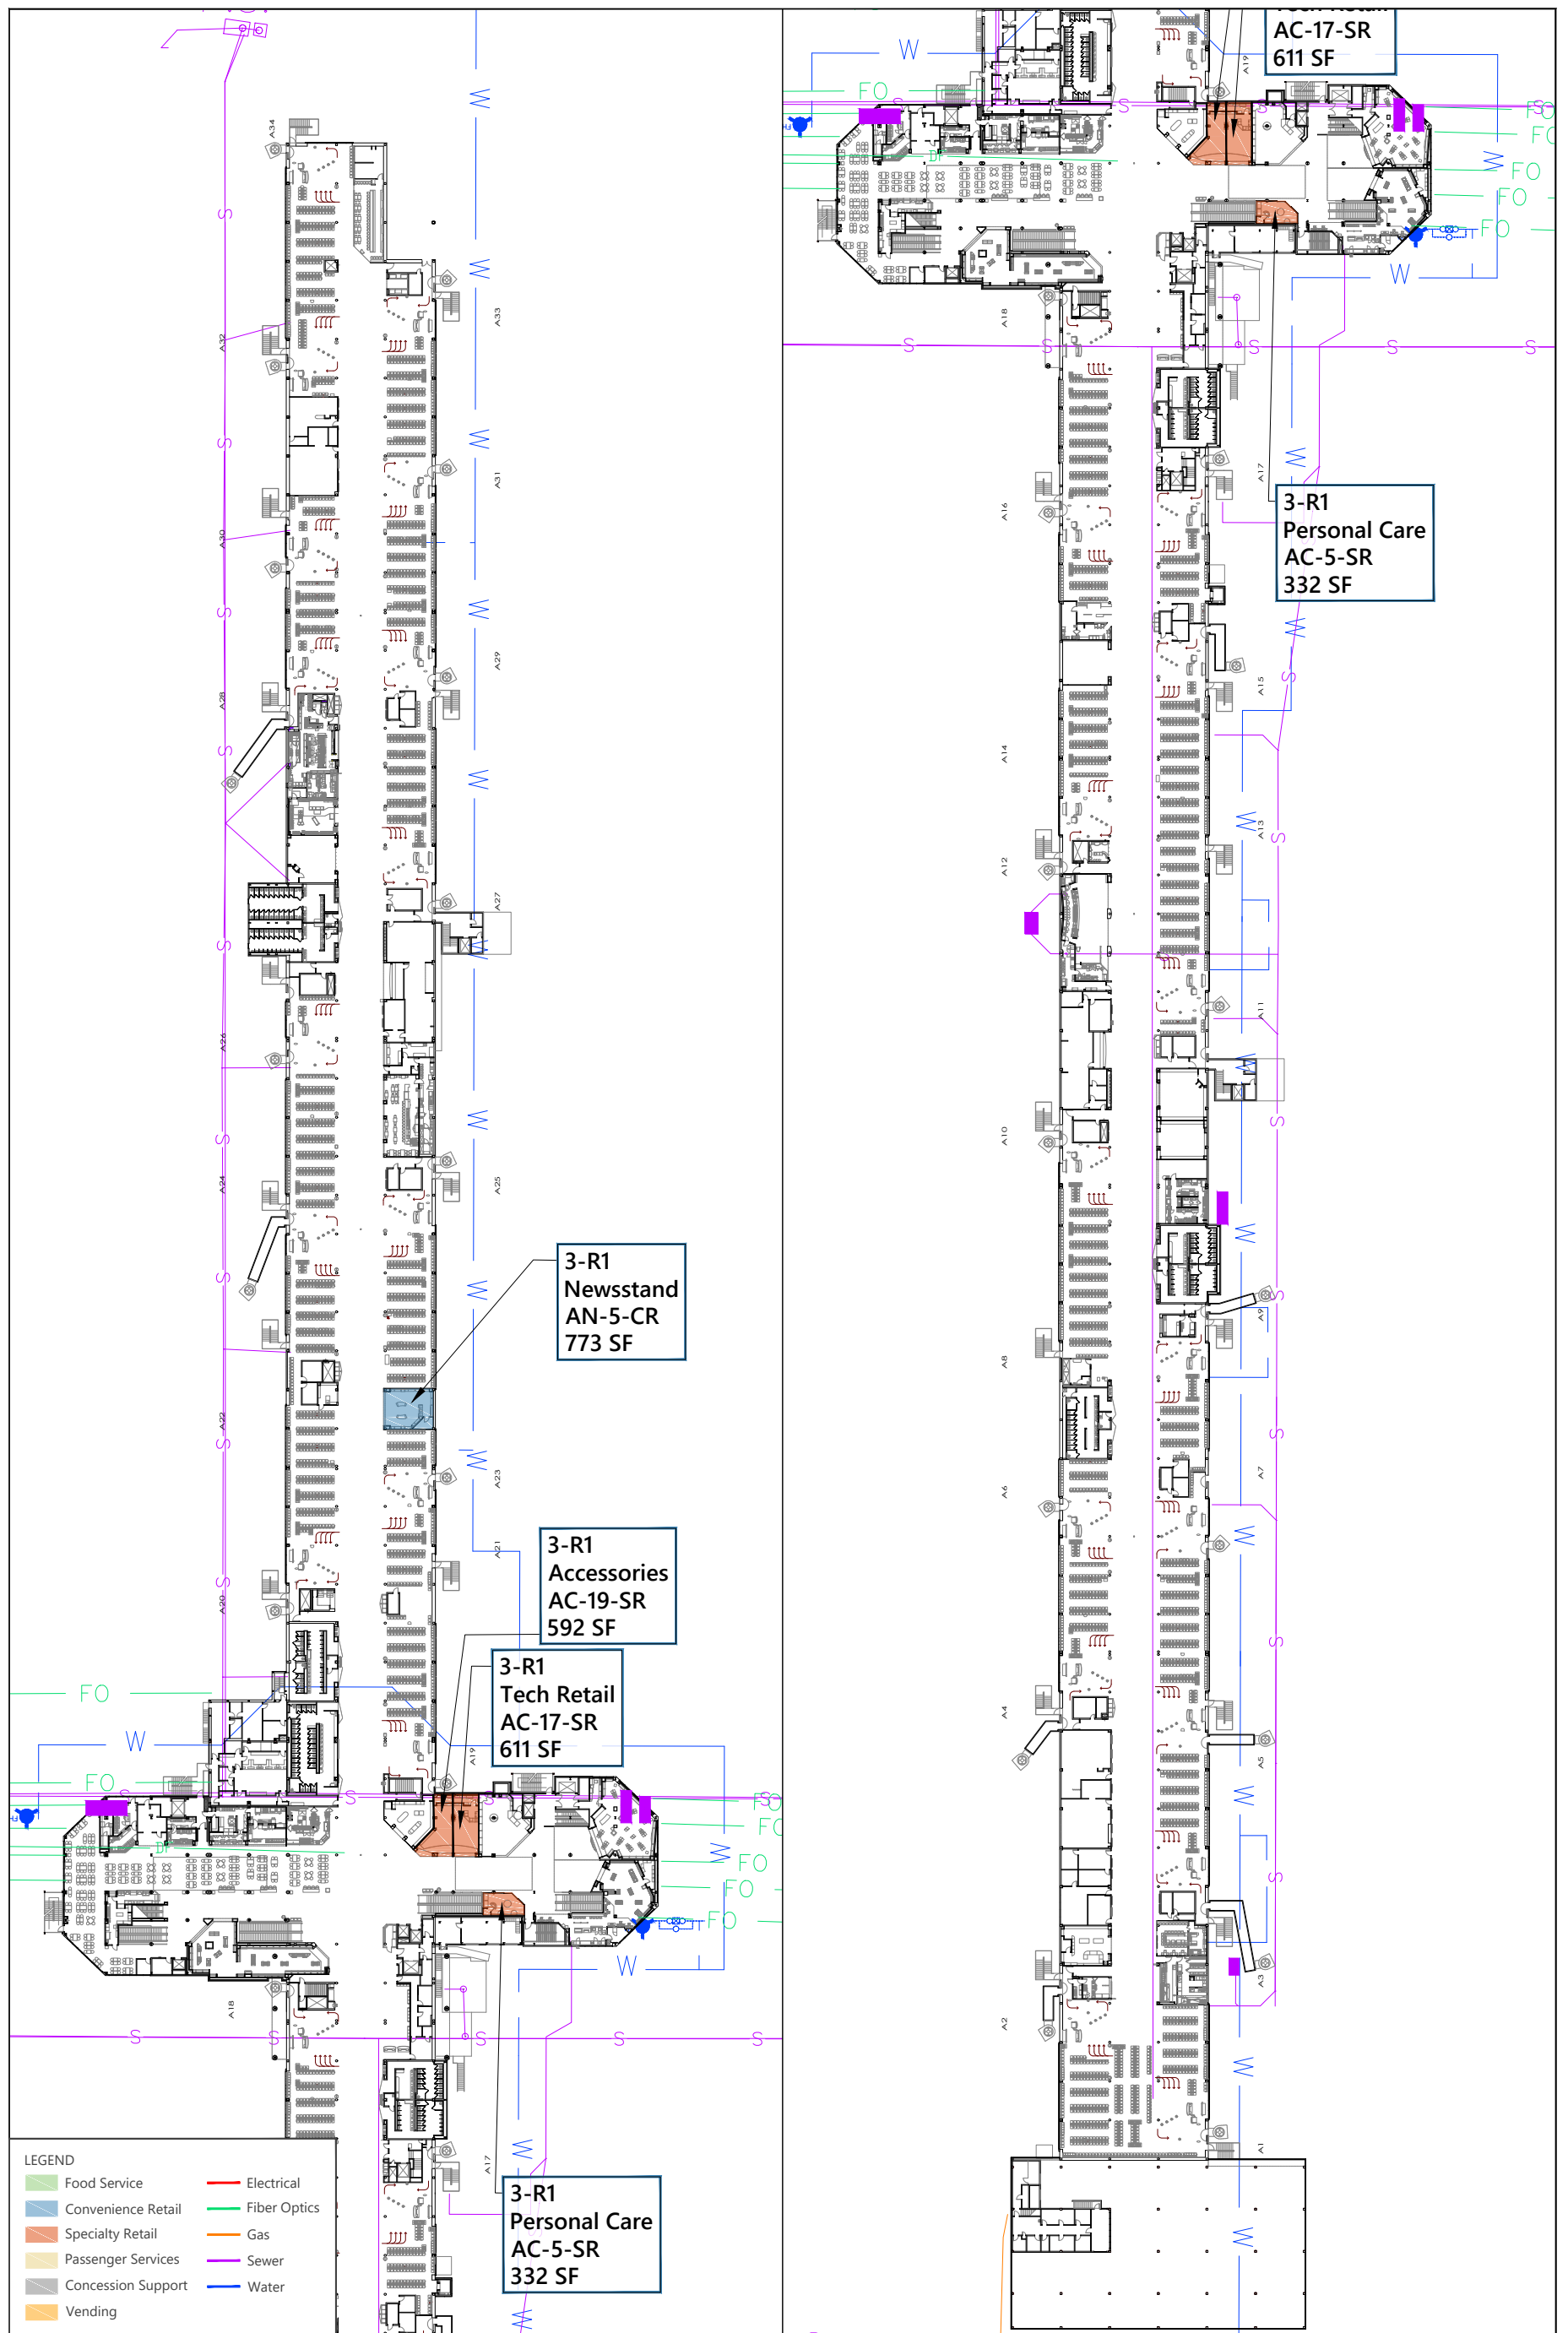

**CONCESSION MASTER PLAN PHASE 3 PACKAGE 3-R1
DOMESTIC TERMINAL-LEVEL 2**

SOURCE: See Documentation Guide on proper sourcing.

SOURCE: See Documentation Guide on proper sourcing.

SOURCE: See Documentation Guide on proper sourcing.

ATR-15-CR
921 SF

48'-7"

15'-9"

KEY MAP

EXHIBIT XX

3-R1 Newsstand
ATR-15-CR

SOURCE: Ricondo & Associates, Inc., May 2023.

EXHIBIT XX