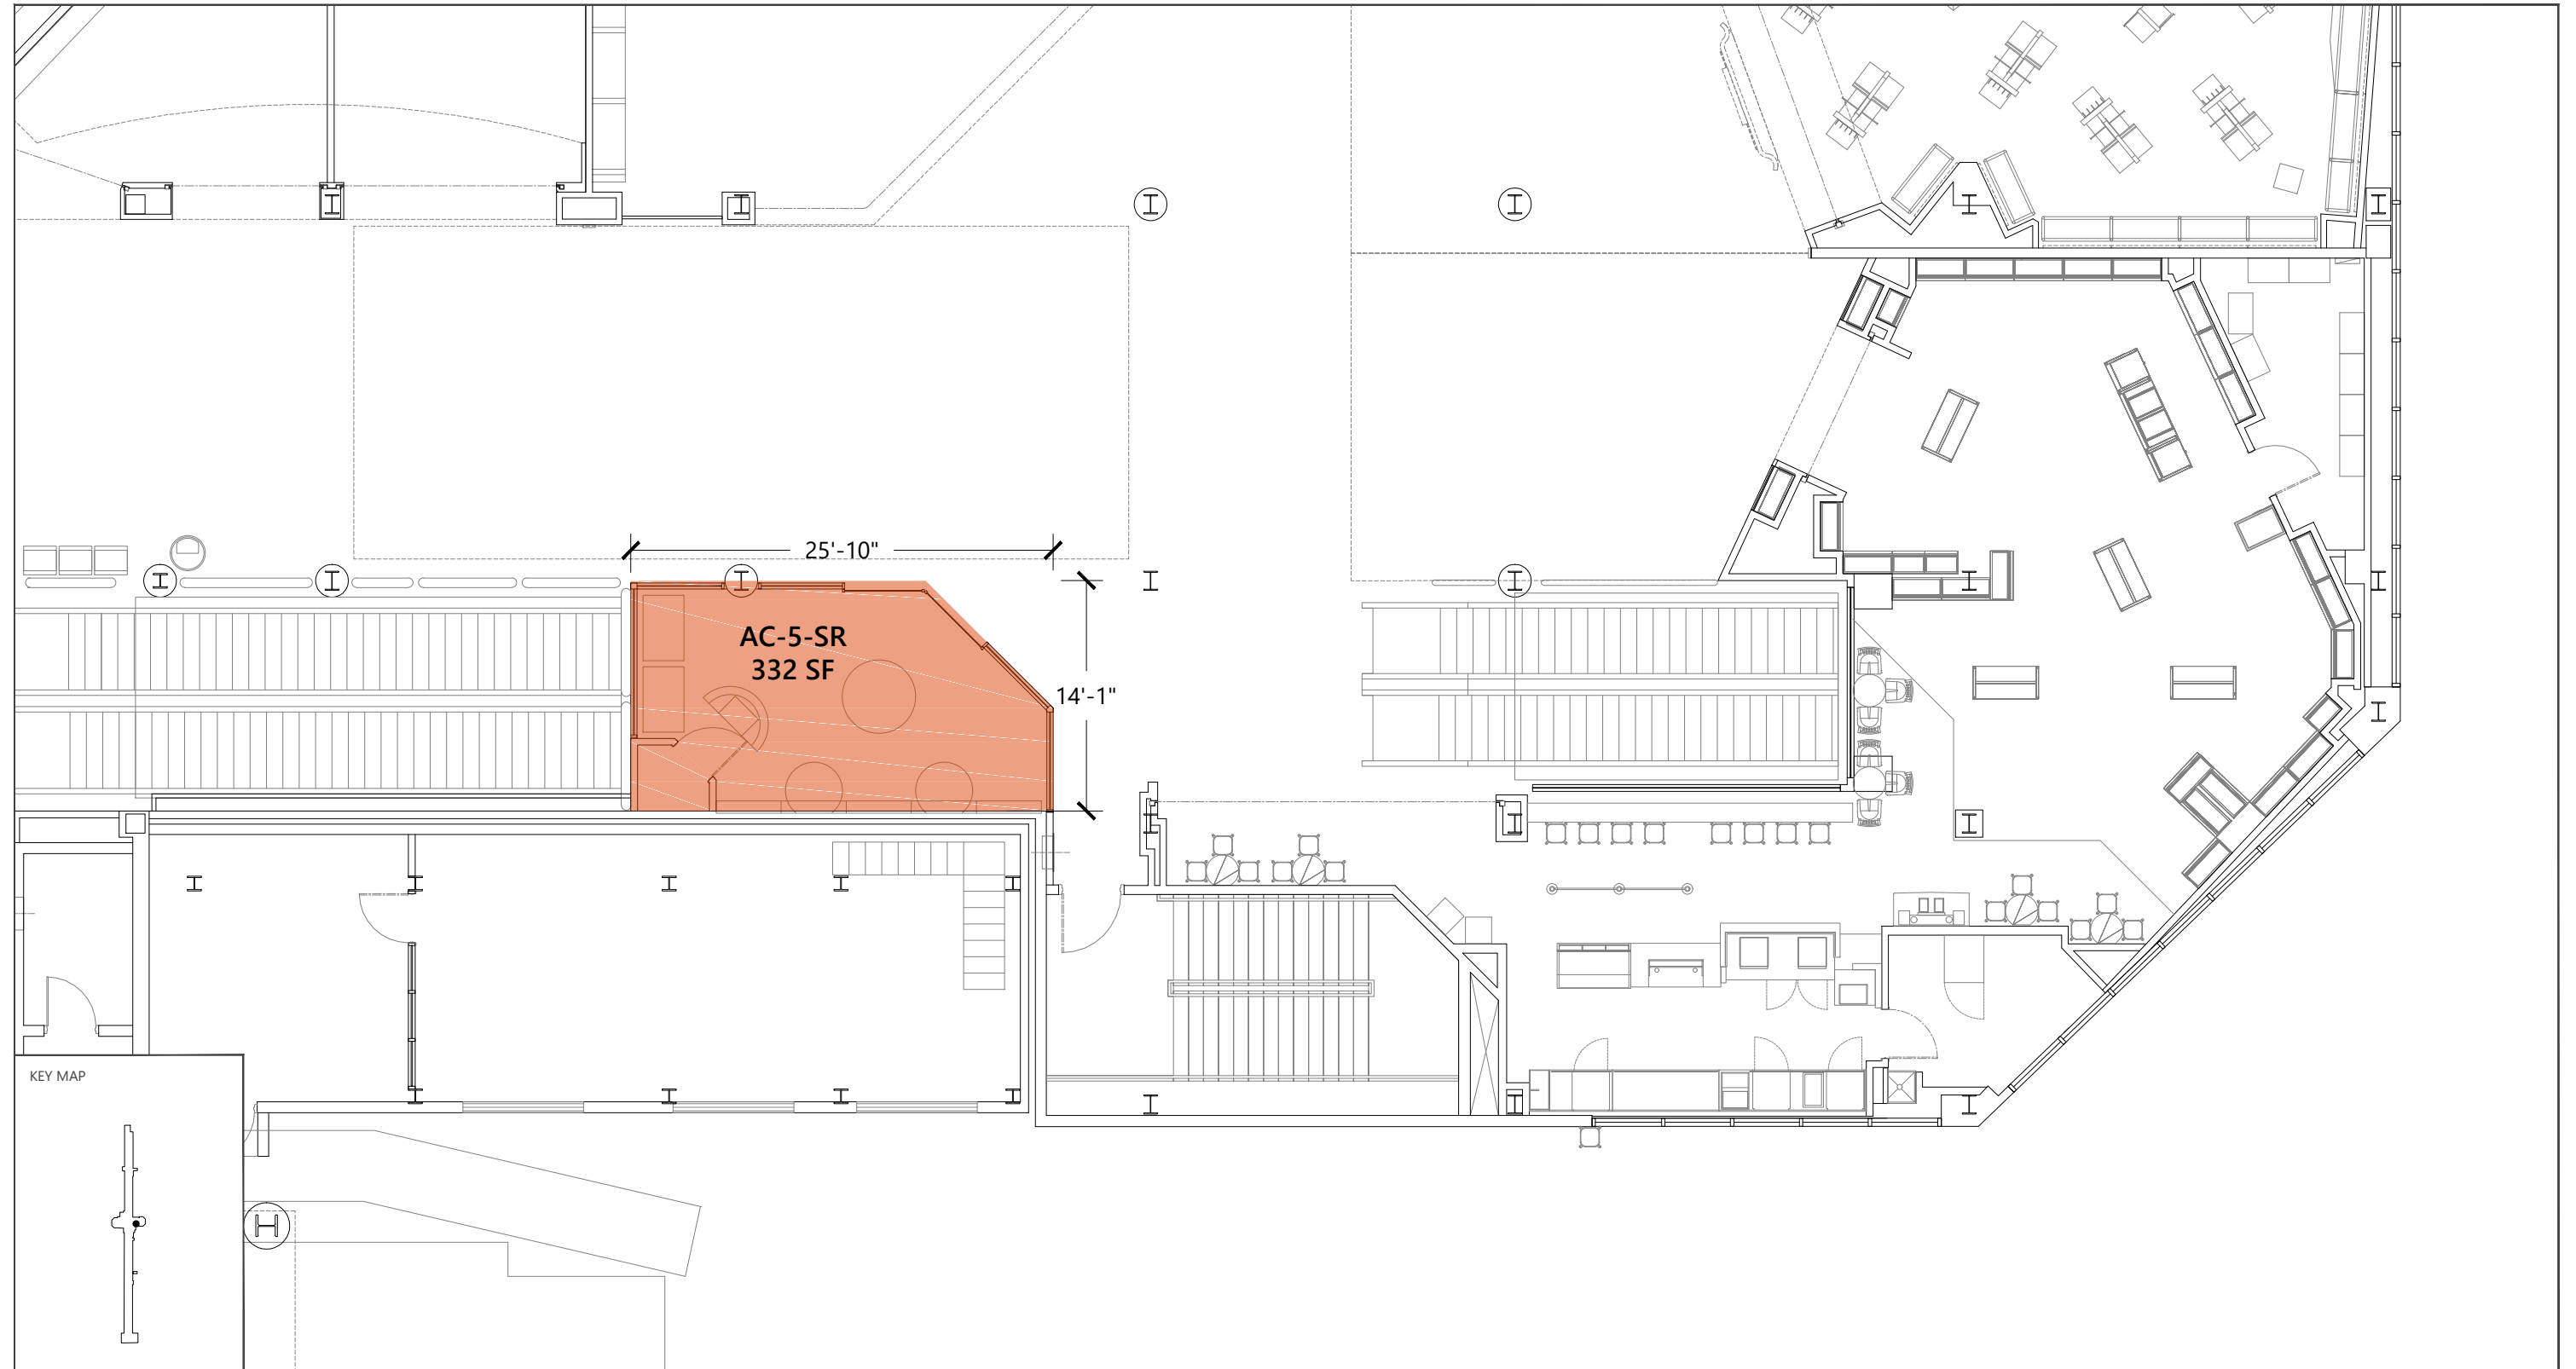

SOURCE: Ricondo & Associates, Inc., May 2023.

EXHIBIT XX

3-R1 Personal Care (like Kiehl's, L'Occitane)
AC-5-SR