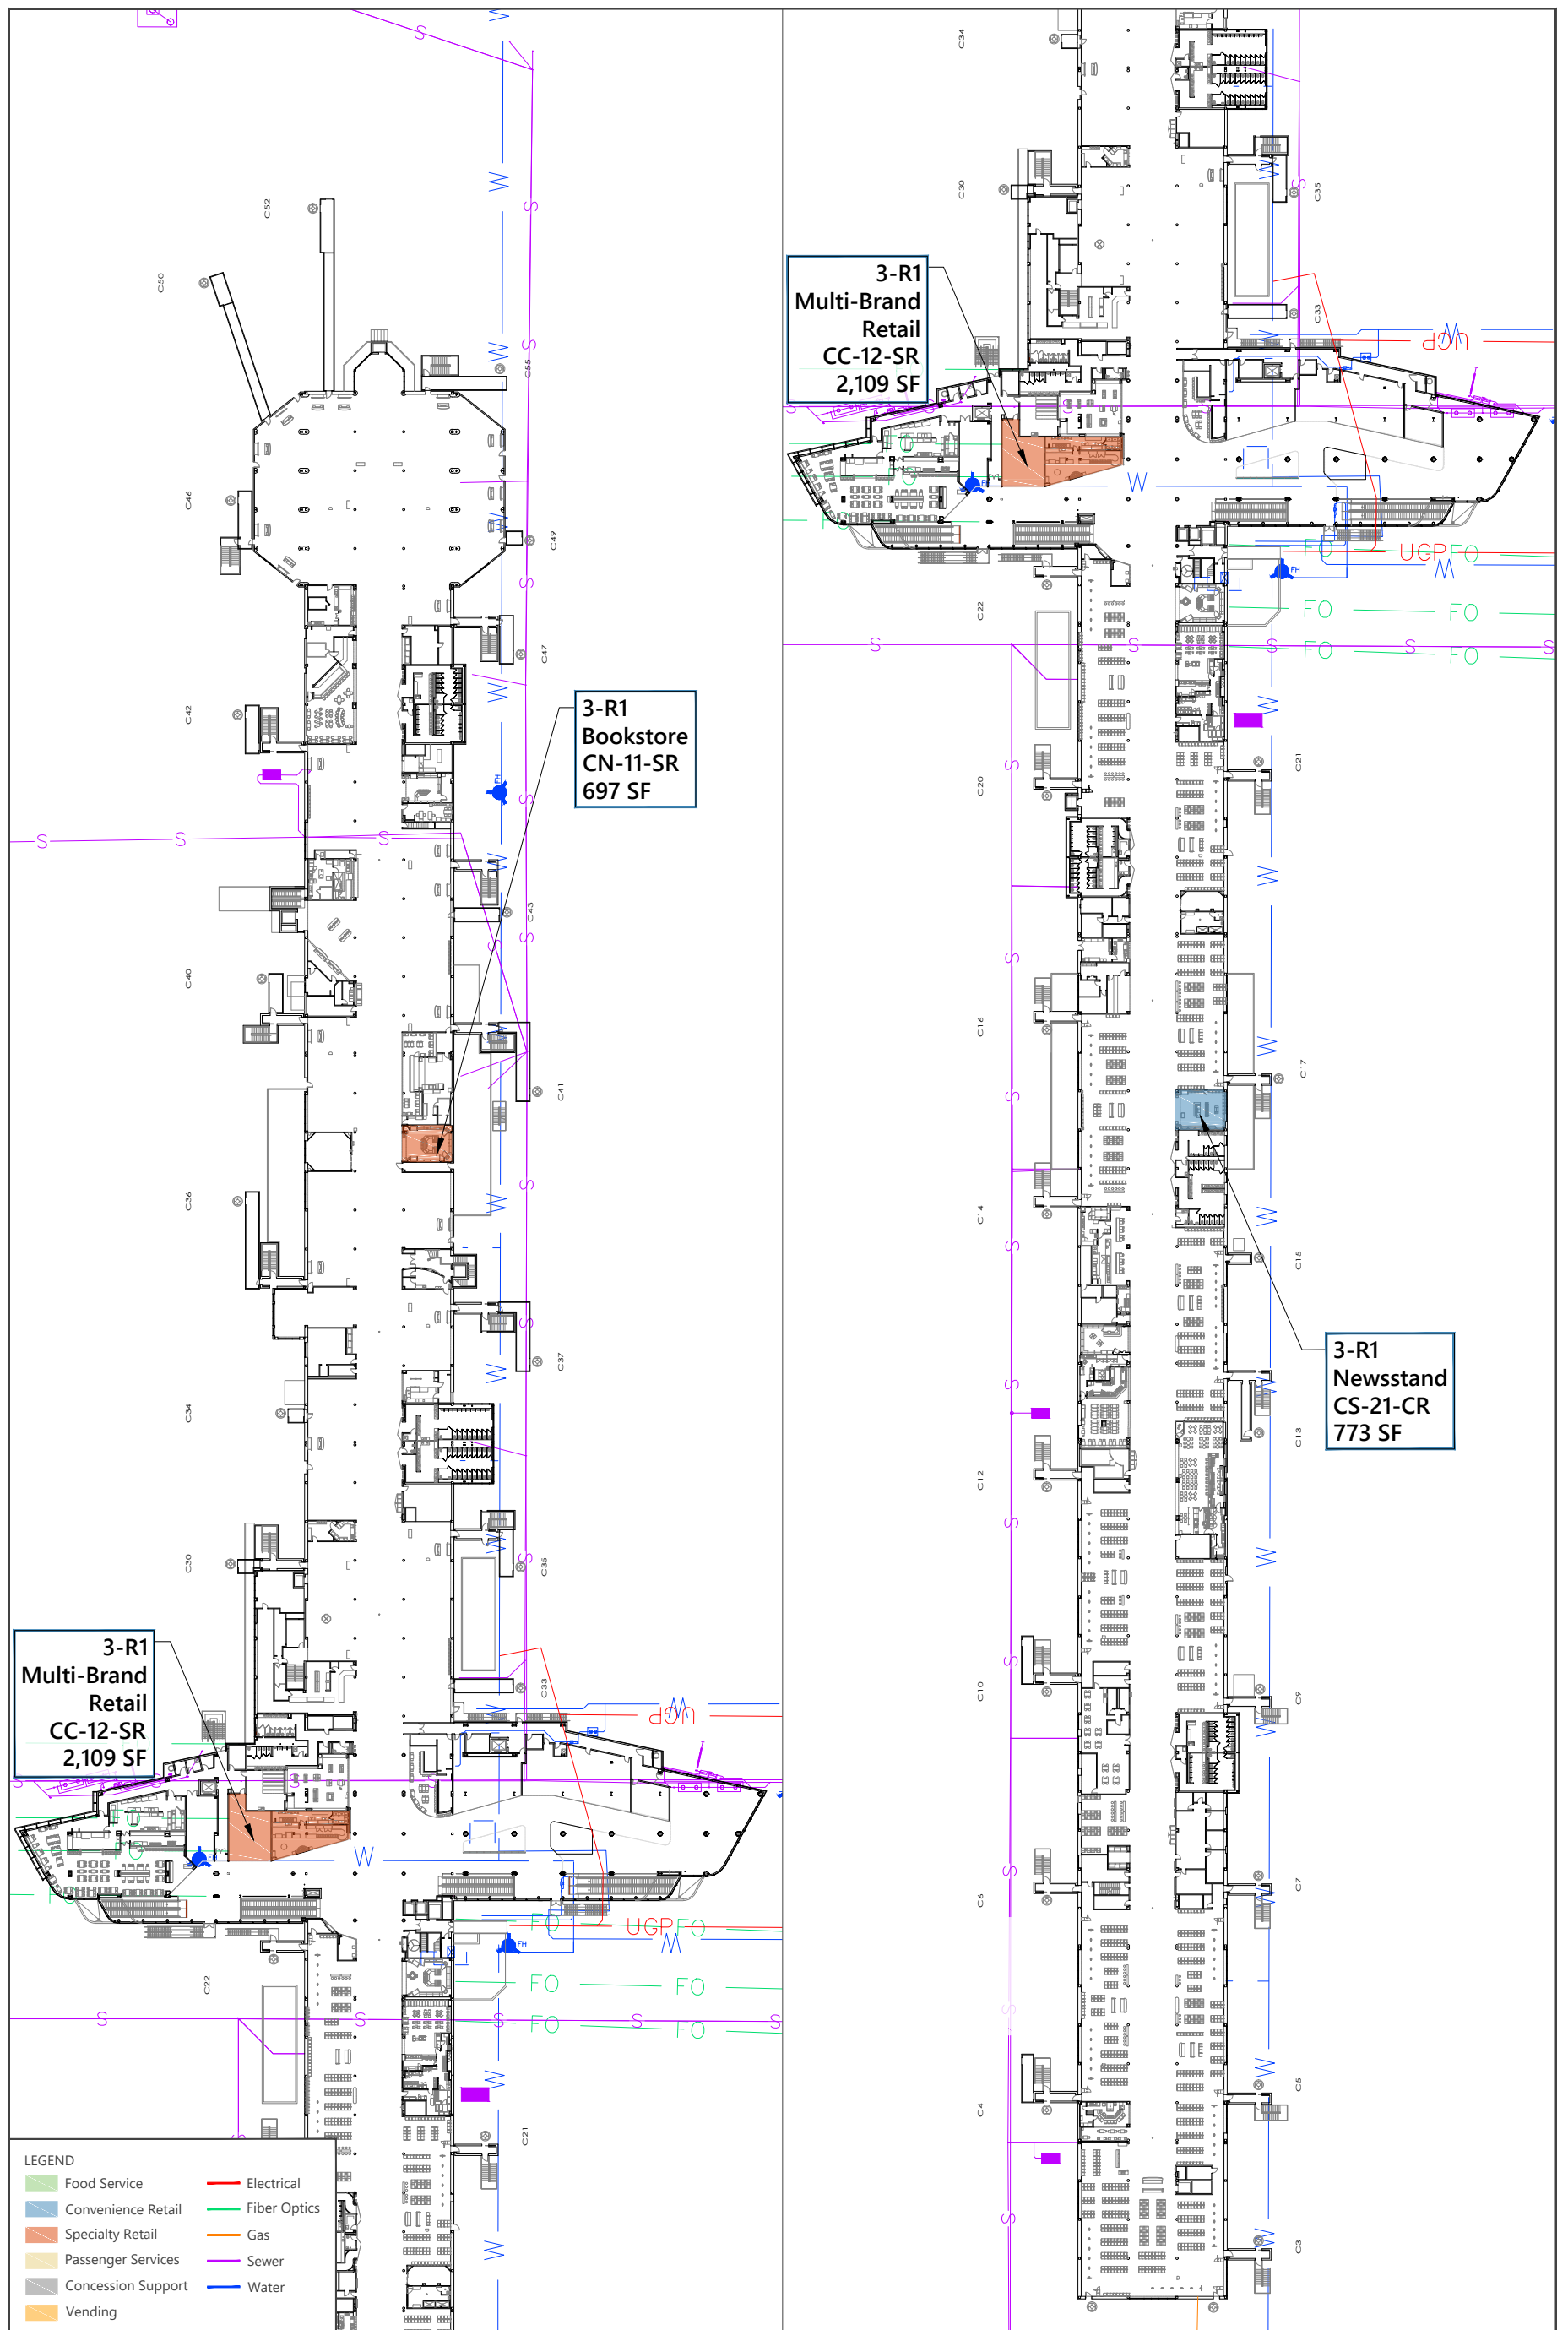

**CONCESSION MASTER PLAN PHASE 3 PACKAGE 3-R1
DOMESTIC TERMINAL-LEVEL 2**

SOURCE: See Documentation Guide on proper sourcing.

SOURCE: See Documentation Guide on proper sourcing.

SOURCE: See Documentation Guide on proper sourcing.

ATR-15-CR
921 SF

48'-7"

15'-9"

KEY MAP

EXHIBIT XX

3-R1 Newsstand
ATR-15-CR

SOURCE: Ricondo & Associates, Inc., May 2023.

EXHIBIT XX