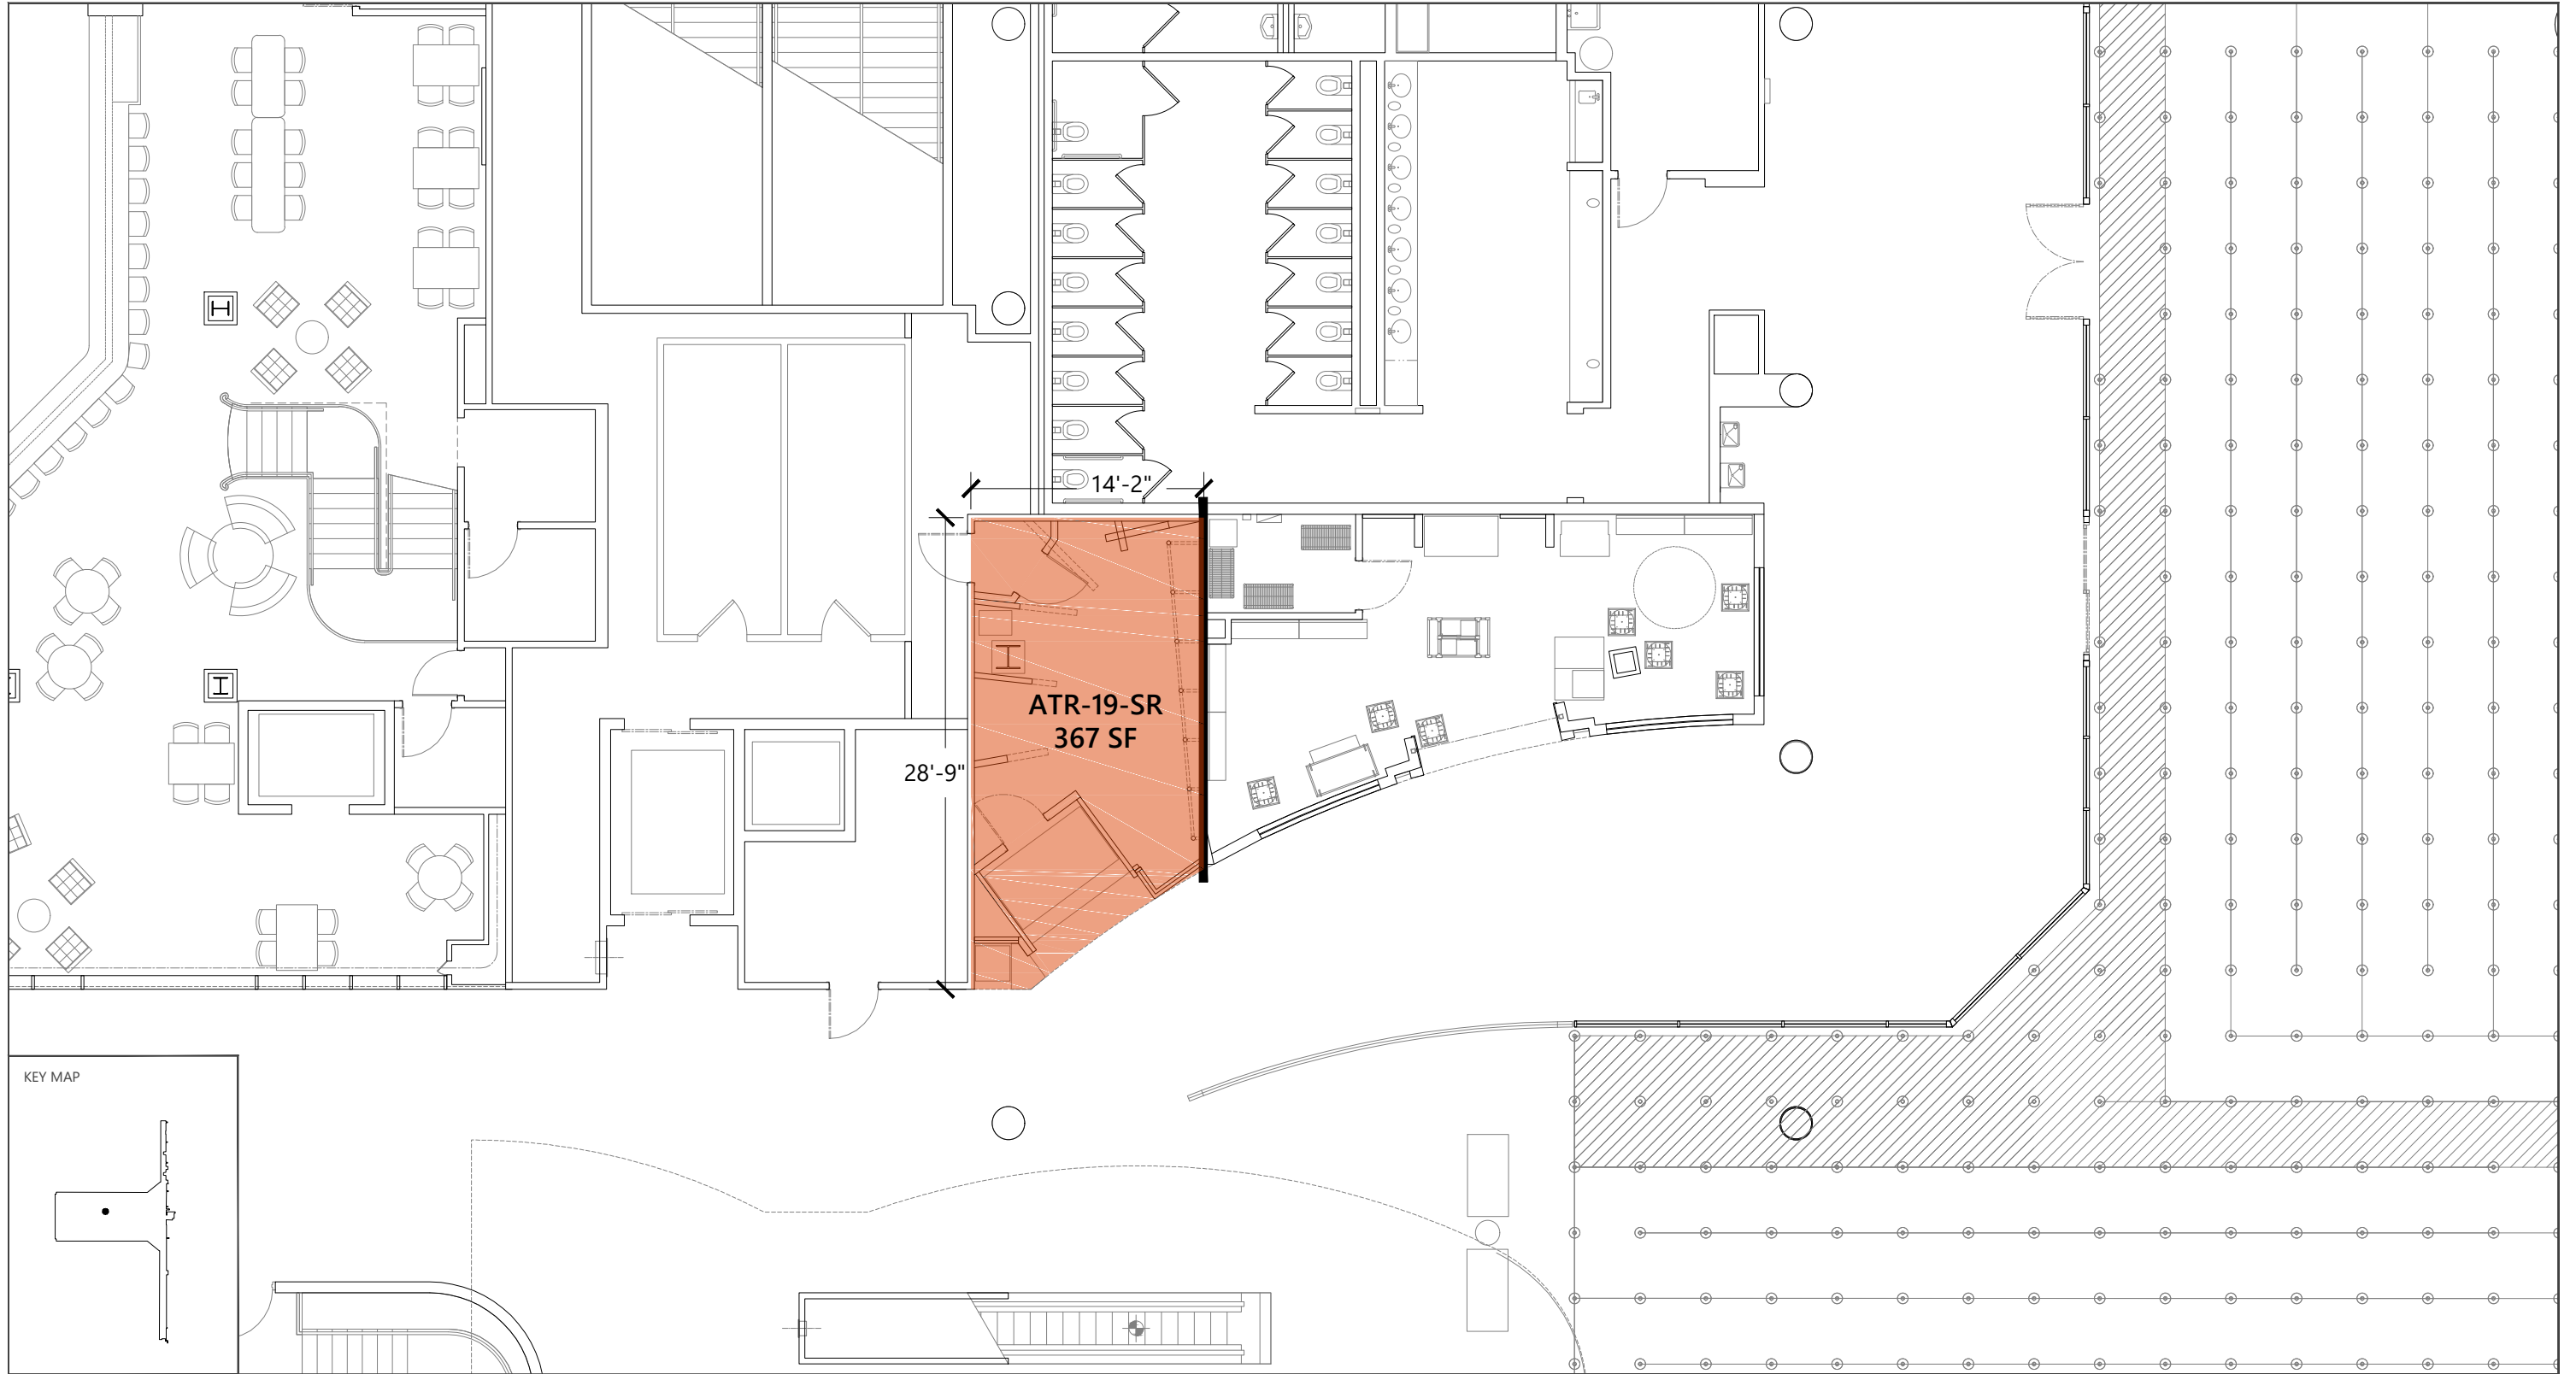

ATR-15-CR
921 SF

48'-7"

15'-9"

KEY MAP

EXHIBIT XX

3-R1 Newsstand
ATR-15-CR

SOURCE: Ricondo & Associates, Inc., May 2023.

EXHIBIT XX