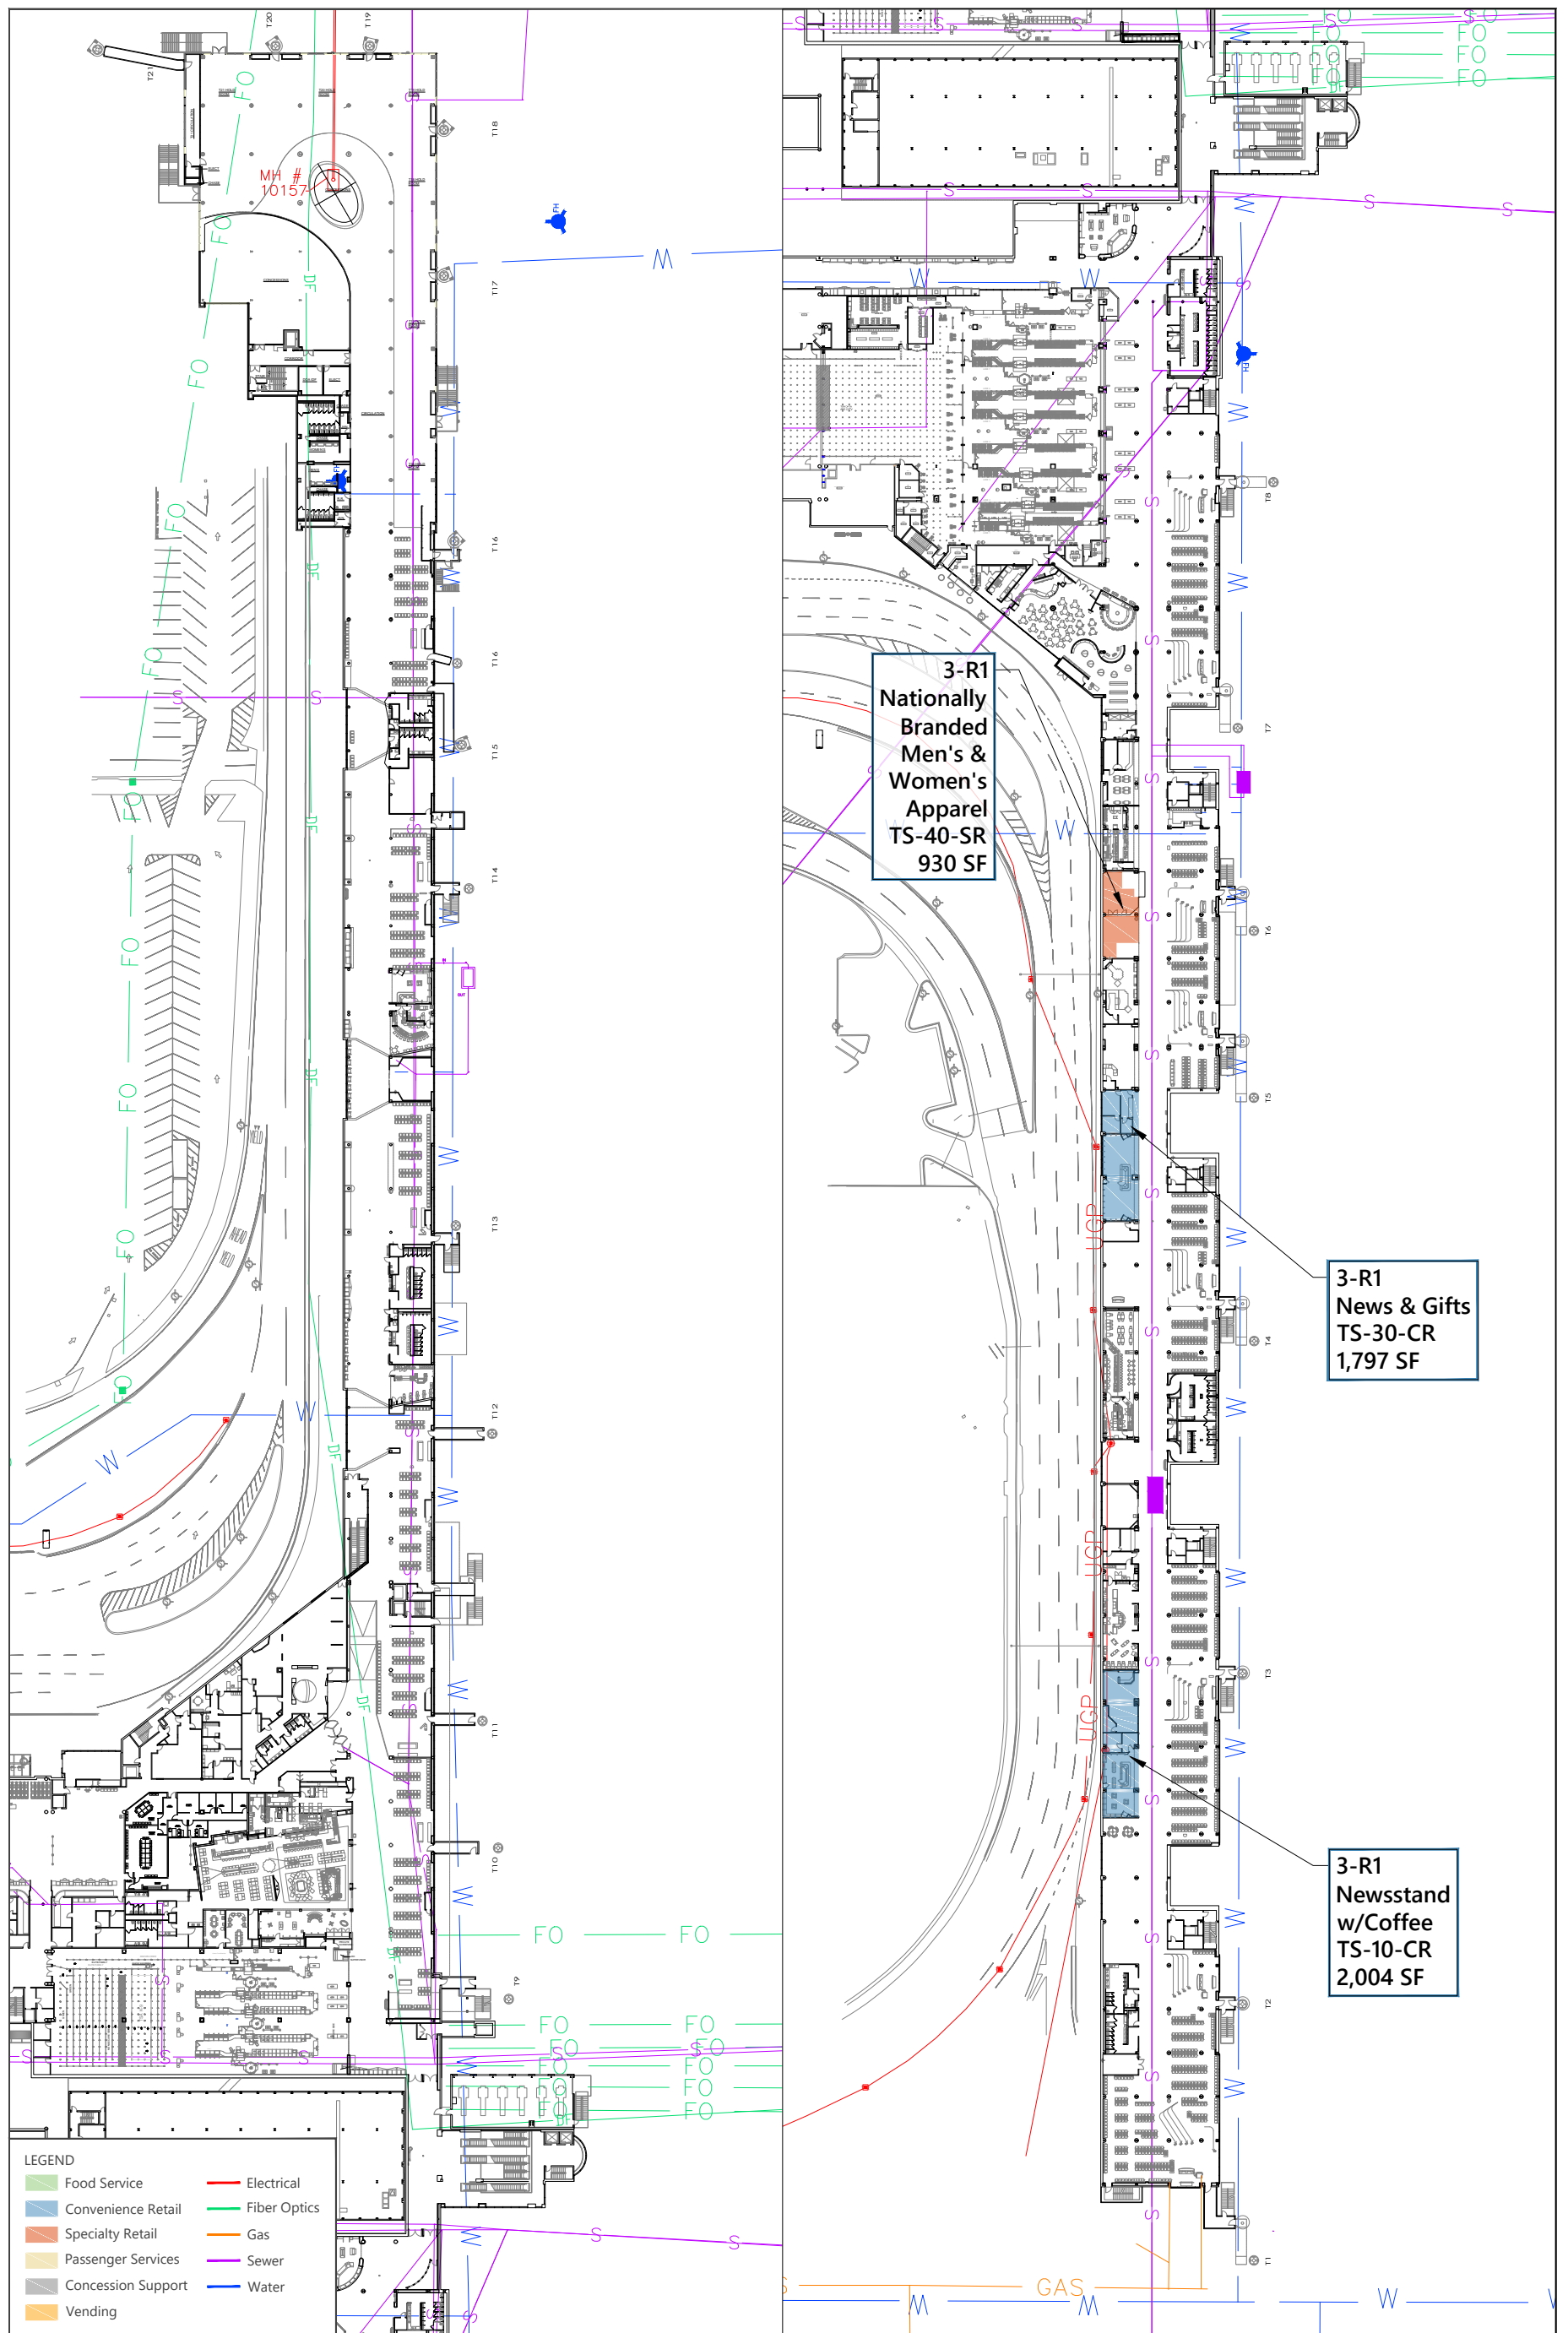

LEGEND

Food Service	Electrical
Convenience Retail	Fiber Optics
Specialty Retail	Gas
Passenger Services	Sewer
Concession Support	Water
Vending	

SOURCE: See Documentation Guide on proper sourcing.

EXHIBIT XX

**CONCESSION MASTER PLAN PHASE 3 PACKAGE 3-R1
DOMESTIC TERMINAL-LEVEL 2**

SOURCE: See Documentation Guide on proper sourcing.

SOURCE: See Documentation Guide on proper sourcing.

SOURCE: See Documentation Guide on proper sourcing.

ATR-15-CR
921 SF

48'-7"

15'-9"

KEY MAP

EXHIBIT XX

3-R1 Newsstand
ATR-15-CR

SOURCE: Ricondo & Associates, Inc., May 2023.

EXHIBIT XX