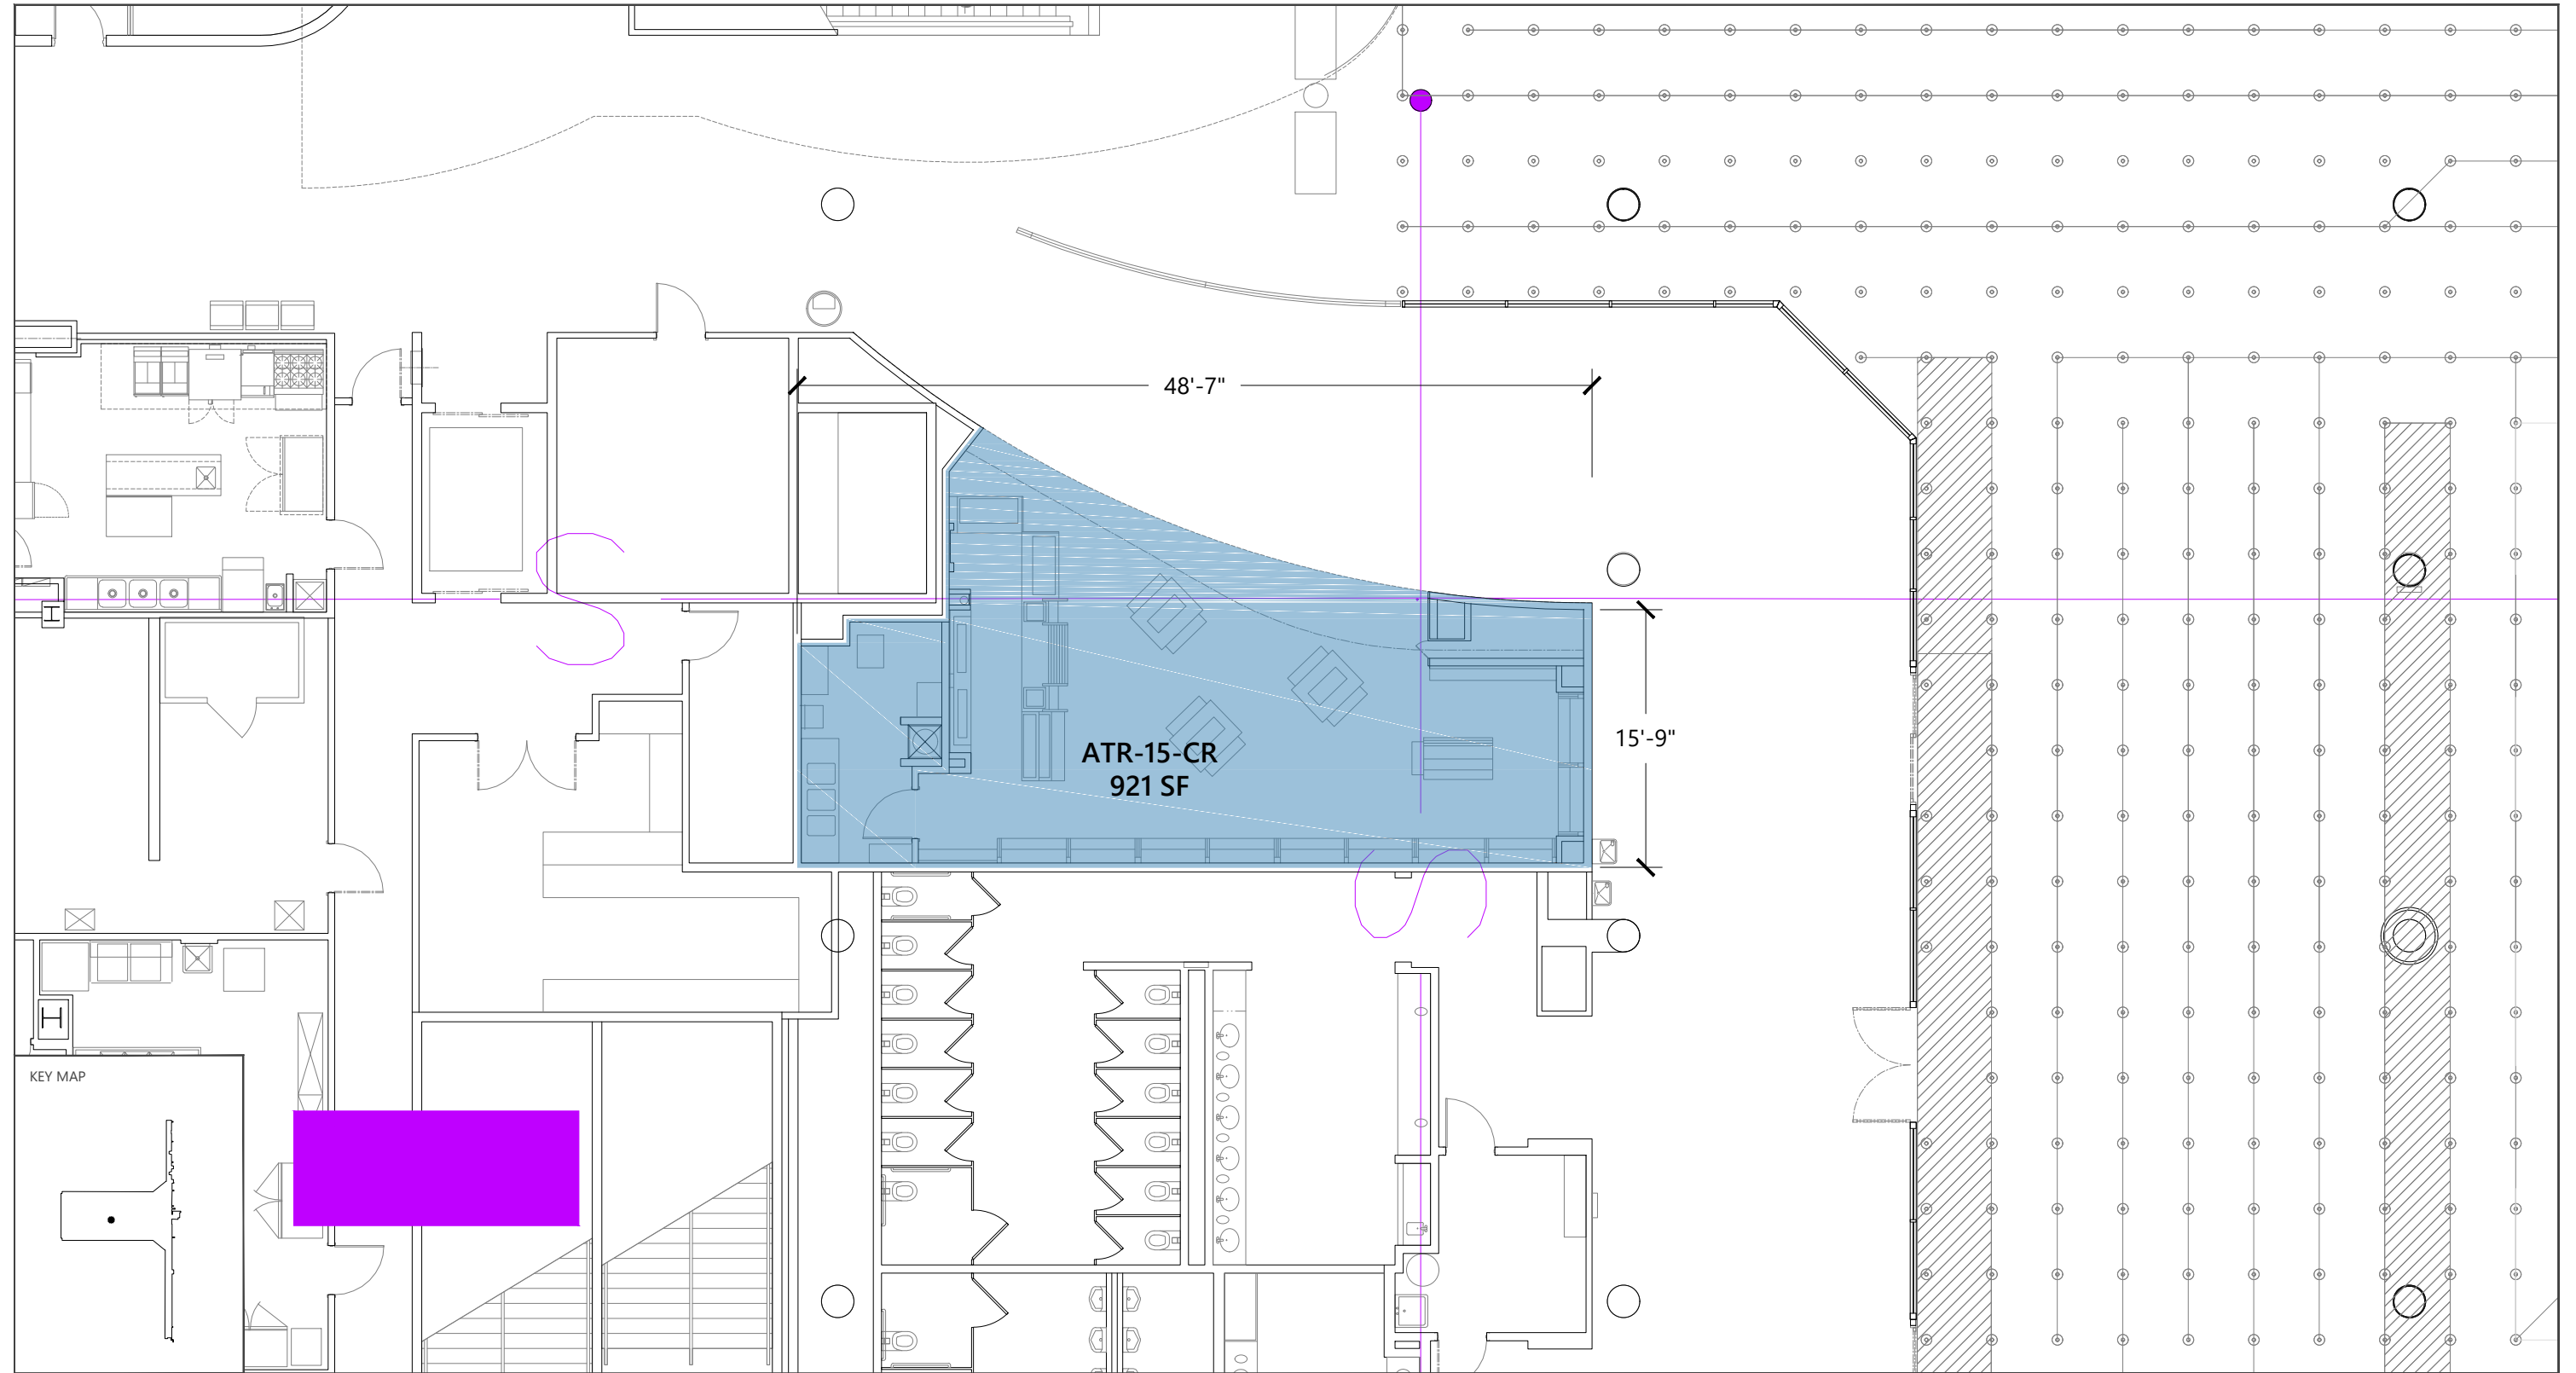

ATR-15-CR
921 SF

48'-7"

15'-9"

KEY MAP

EXHIBIT XX

3-R1 Newsstand
ATR-15-CR

SOURCE: Ricondo & Associates, Inc., May 2023.

EXHIBIT XX