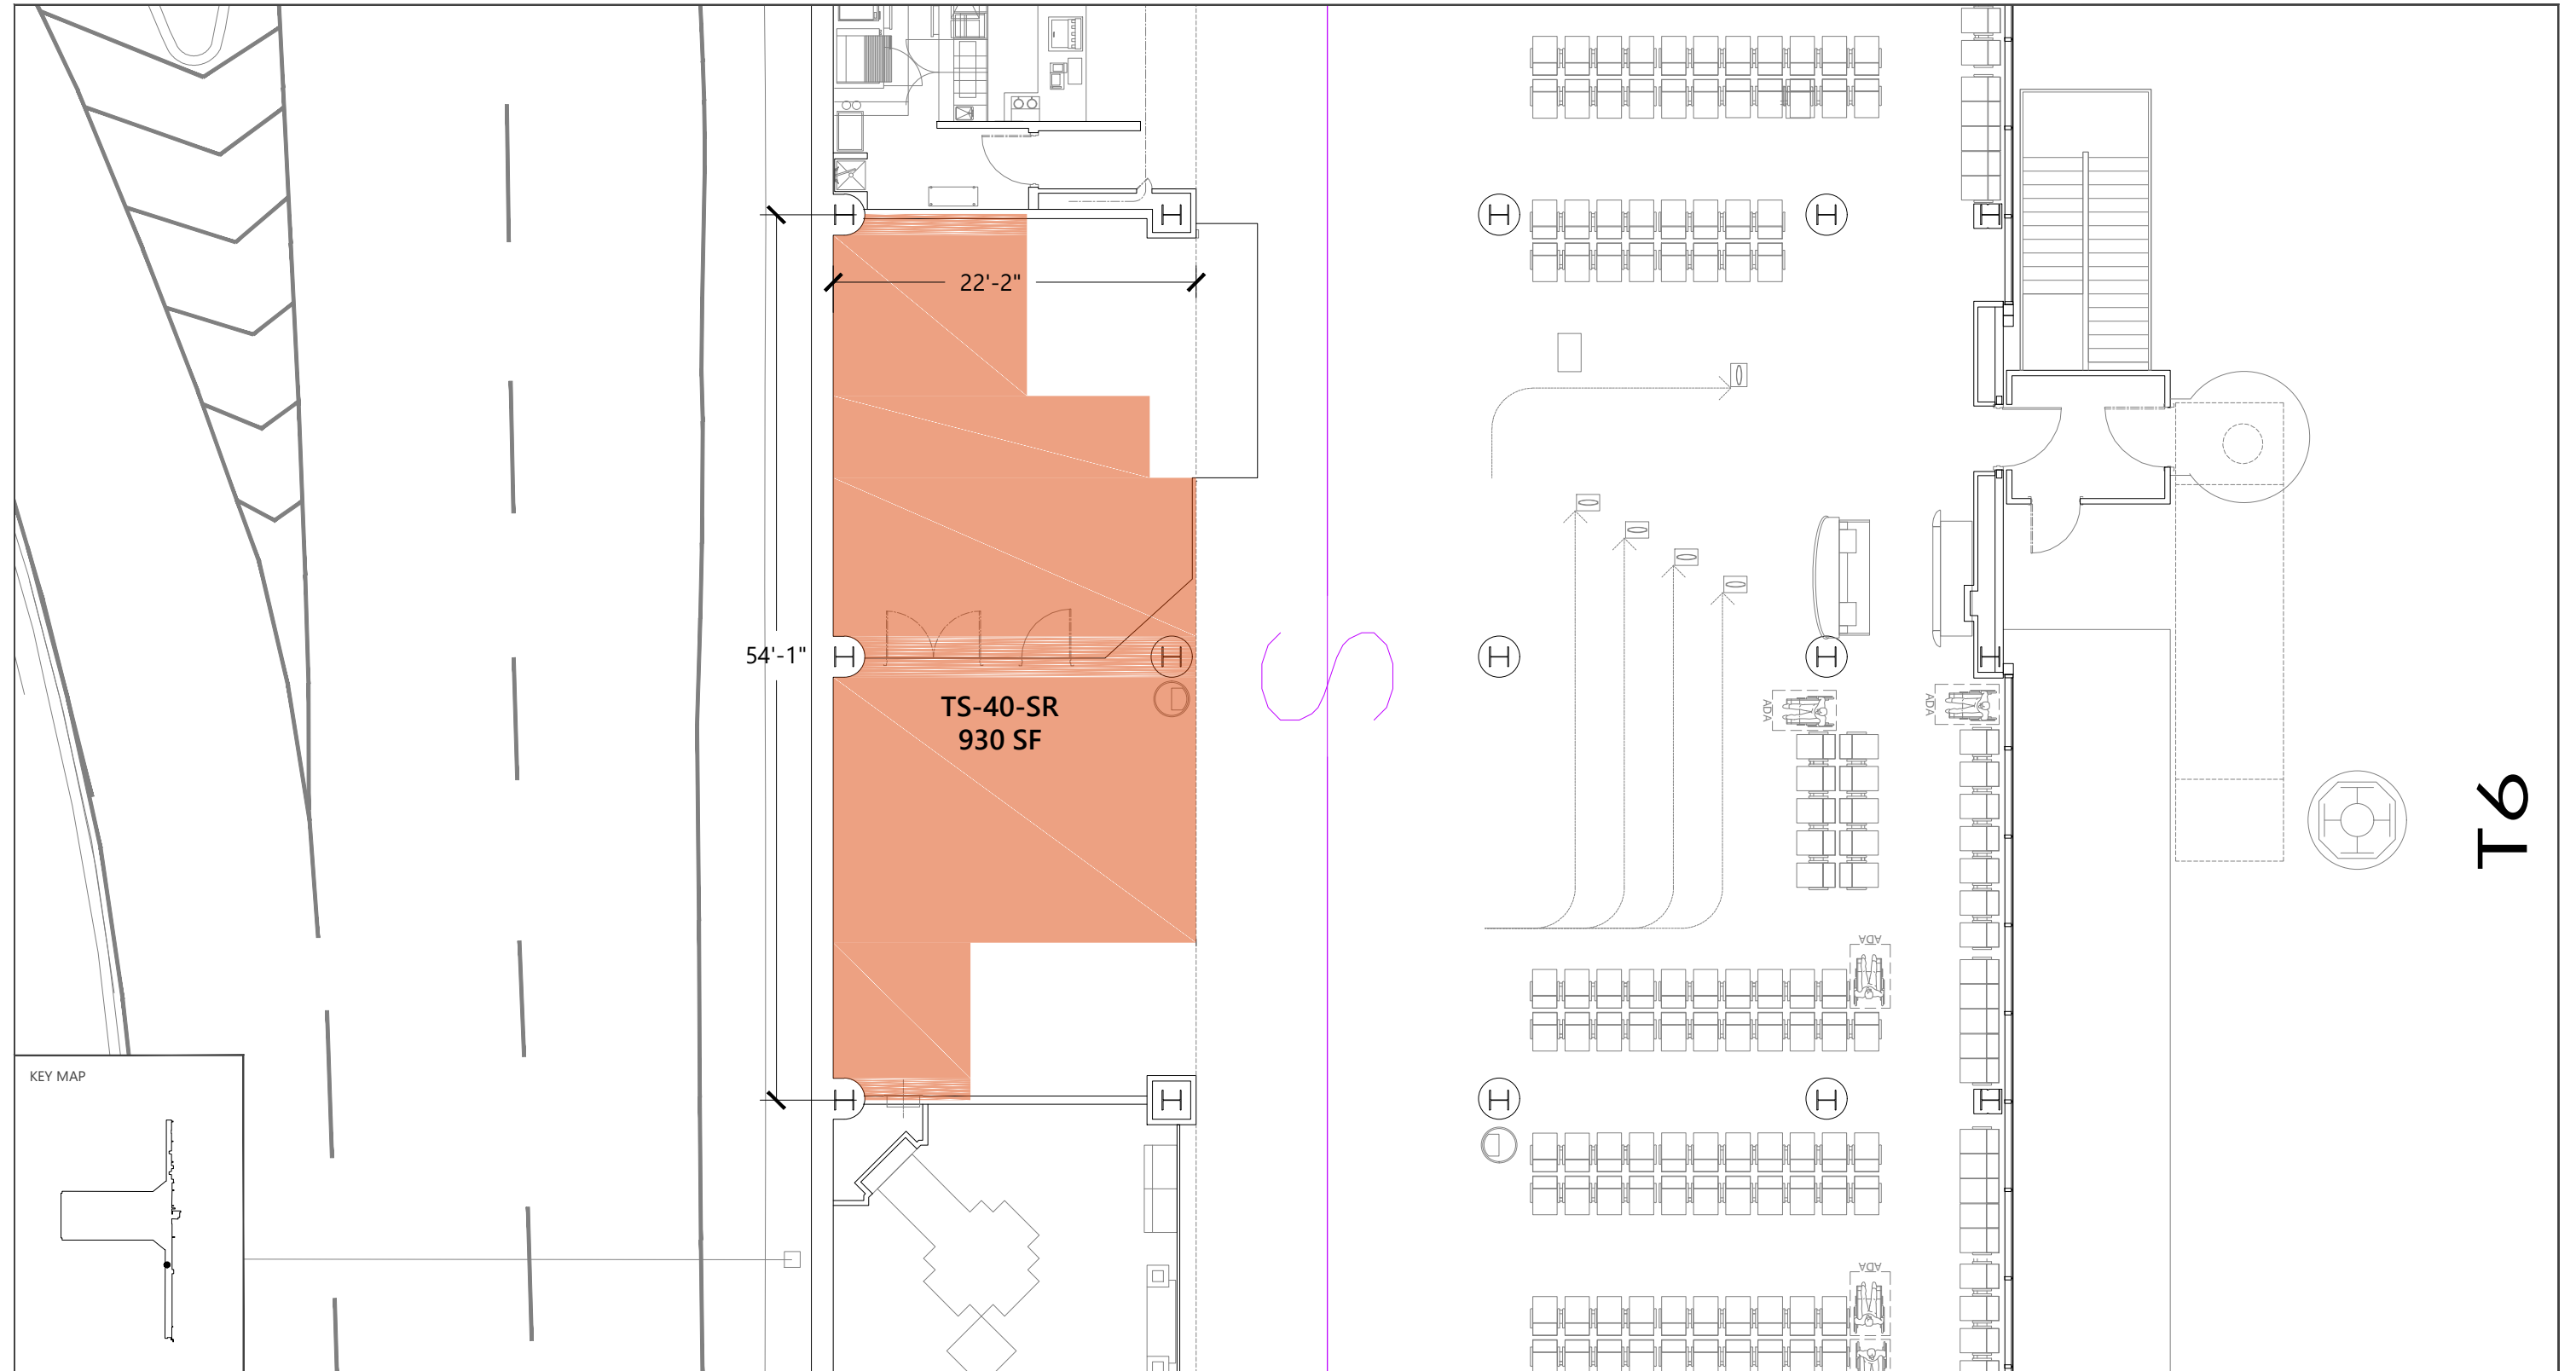

SOURCE: Ricondo & Associates, Inc., May 2023.

EXHIBIT XX

3-R1 Nationally Branded Men's & Women's Apparel
TS-40-SR