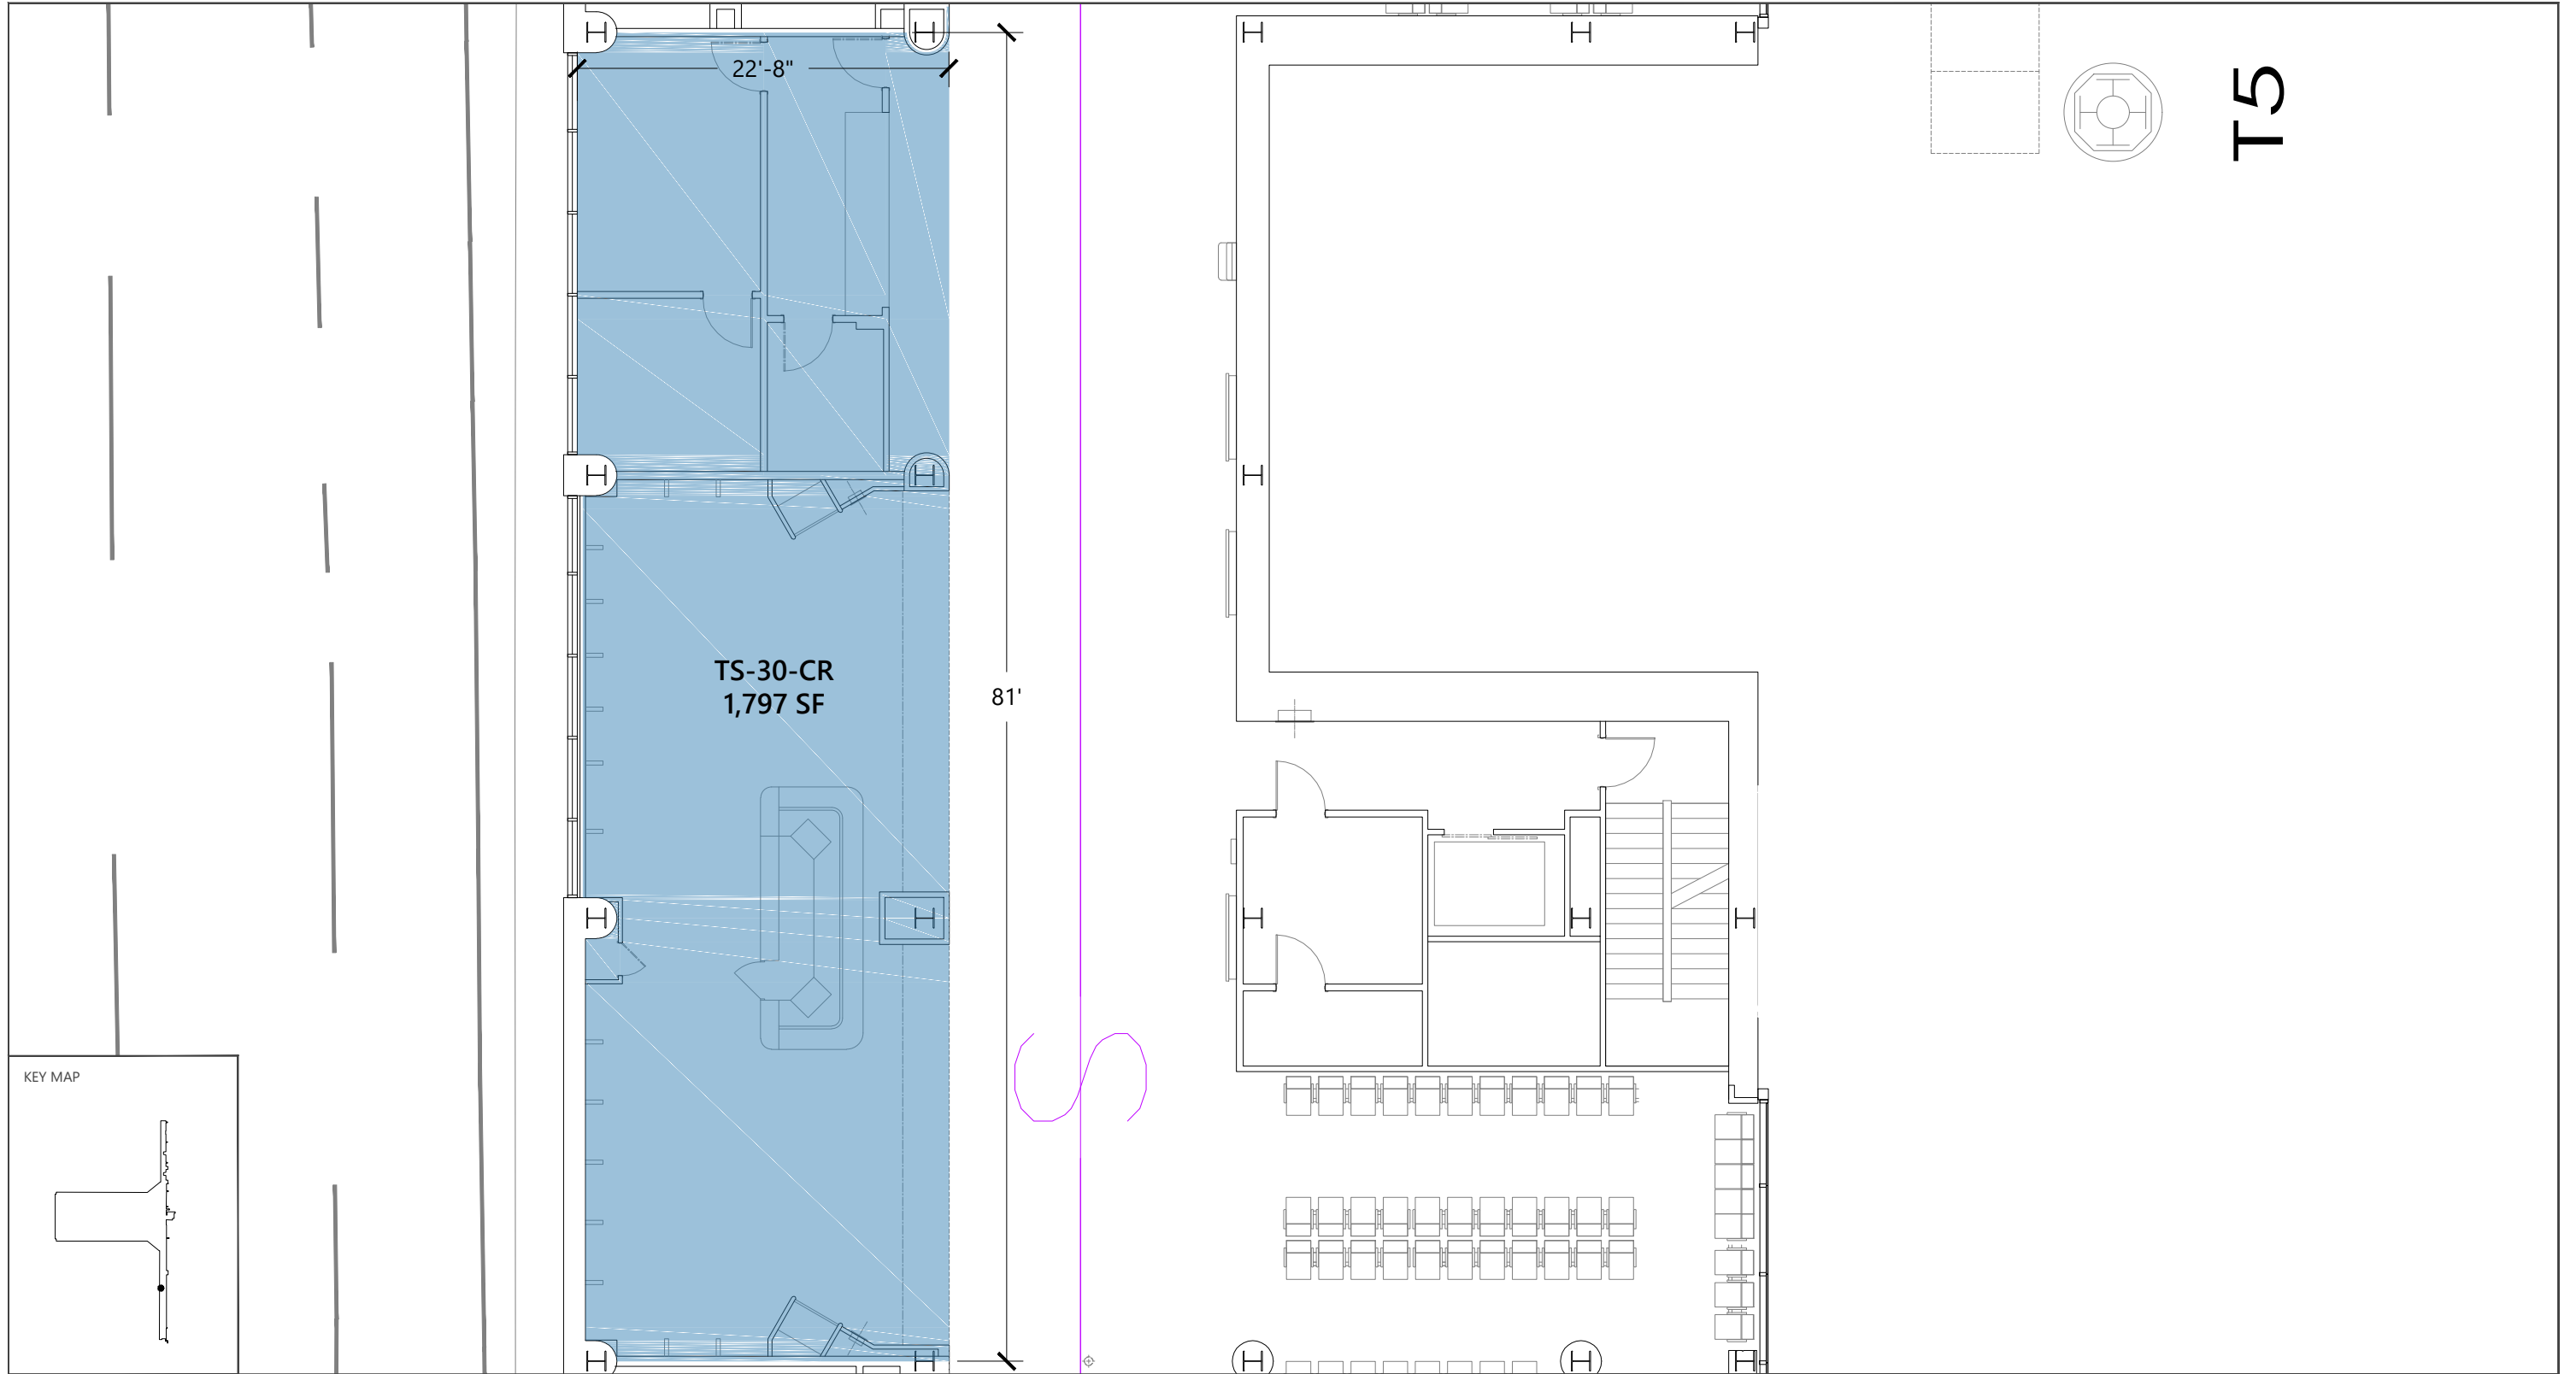

SOURCE: Ricondo & Associates, Inc., May 2023.

EXHIBIT XX

3-R1 News & Gifts
TS-30-CR